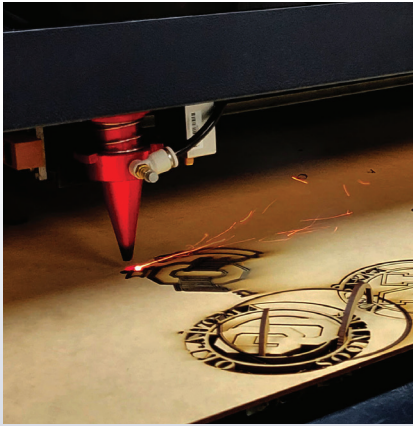

- Fan Creations is capable of manufacturing a minimum of 24 pieces to 30,000 pieces.
- Our lead times range depending on the time of the year, but we strive to finish the design process within 7 – 10 days with all production being shipped within 1 week.

- For reorders, we target a lead time for shipment within 5 – 7 days.
- We are the largest manufacturer of licensed home décor for sports licensing including NFL, MLB, NHL, Collegiate and MLS.