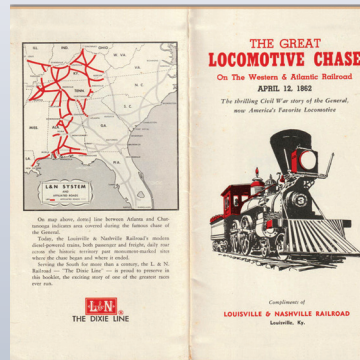

MONEY BOXES

Functional Corporate Gifts.

24	50	100	200
$12.21	$11.66	$10.73	$9.02

11X19 SIGNS

Great for new markets and established brands.
Flexible design options.

20-50	51-100	101+
$11.82	$8.58	$6.30