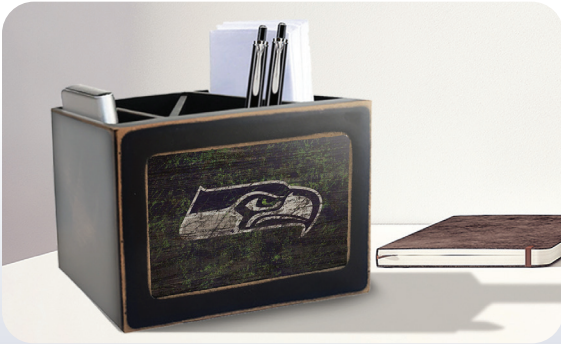

DESKTOP ORGANIZERS

Functional Corporate Gifts.

24	50	100	200
$12.21	$11.66	$10.73	$9.02

PEN HOLDERS

Functional Corporate Gifts.

24	50	100	200
$4.95	$4.51	$4.13	$3.30