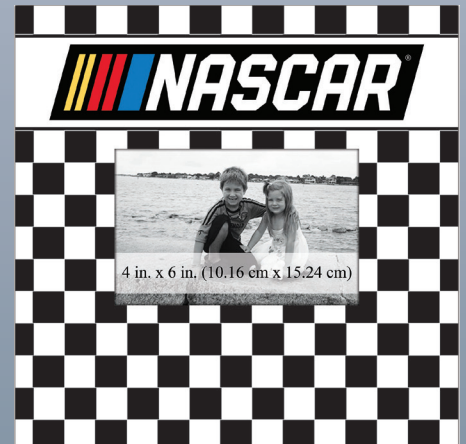

Ready to Get Started? Contact 678-933-3458 or sales@fan-creations.com