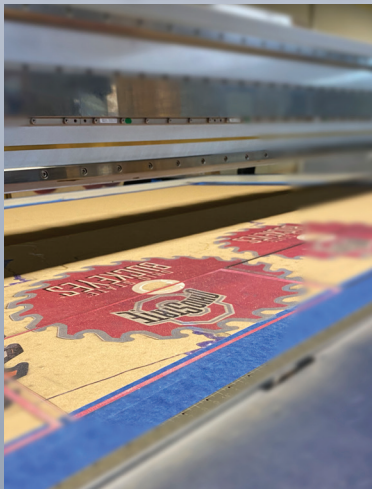

- We manufacture for the largest retailers to the small craft stores.
- Our focus is your customer.

**All products are
shipped from
our warehouse
in Cumming, GA.**