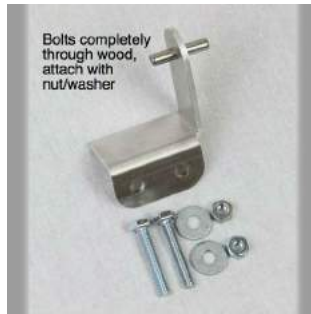

FENCE STYLES

Wood Dog Ear

Wood Flat Top WITH TOP RAIL

Wood Flat Top WITHOUT TOP RAIL

Vinyl Fence

Mason/Concrete
Wall

Wrought Iron

Chain Link