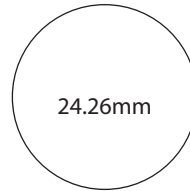

RELLERY

How to find your perfect ring size?

STEP 1

Print this page onto standard US Letter (8.5" X 11") with no scaling applied i.e., (100% original size) and confirm size checks

SIZE CHECK

1 inch

24.26mm

Size of a US quarter coin

STEP 2

Determine required size by placing an existing ring onto the circle which lines up closest to the inner circumference of the ring

RING SIZES

14.1mm SIZE 3	14.5mm SIZE 3.5	14.9mm SIZE 4	15.3mm SIZE 4.5	15.7mm SIZE 5	16.1mm SIZE 5.5
16.5mm SIZE 6	16.9mm SIZE 6.5	17.3mm SIZE 7	17.7mm SIZE 7.5	18.1mm SIZE 8	18.5mm SIZE 8.5
19.0mm SIZE 9	19.4mm SIZE 9.5	19.8mm SIZE 10	20.2mm SIZE 10.5	20.6mm SIZE 11	21.0mm SIZE 11.5