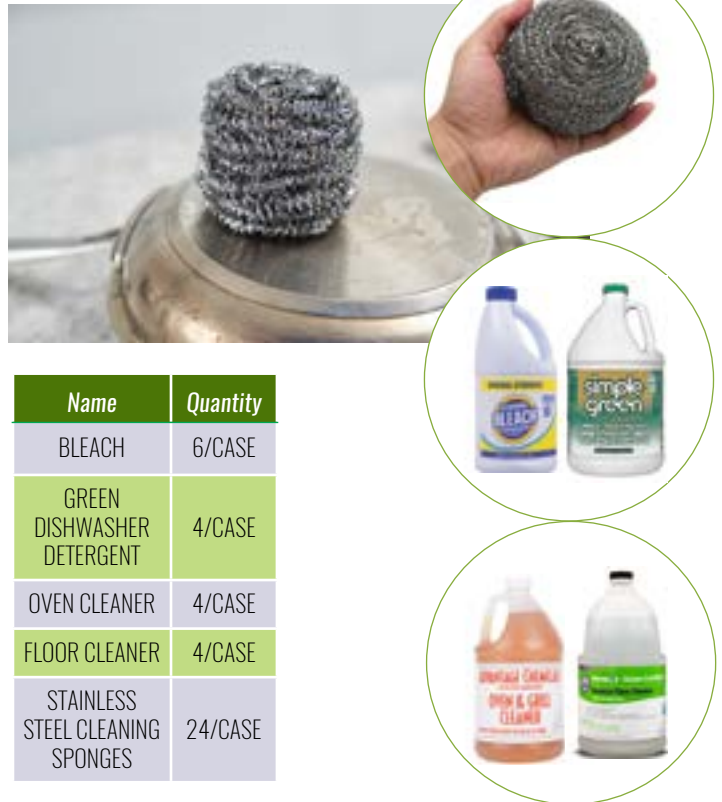

CLEANING SUPPLIES

Name	Quantity
BLEACH	6/CASE
GREEN DISHWASHER DETERGENT	4/CASE
OVEN CLEANER	4/CASE
FLOOR CLEANER	4/CASE
STAINLESS STEEL CLEANING SPONGES	24/CASE