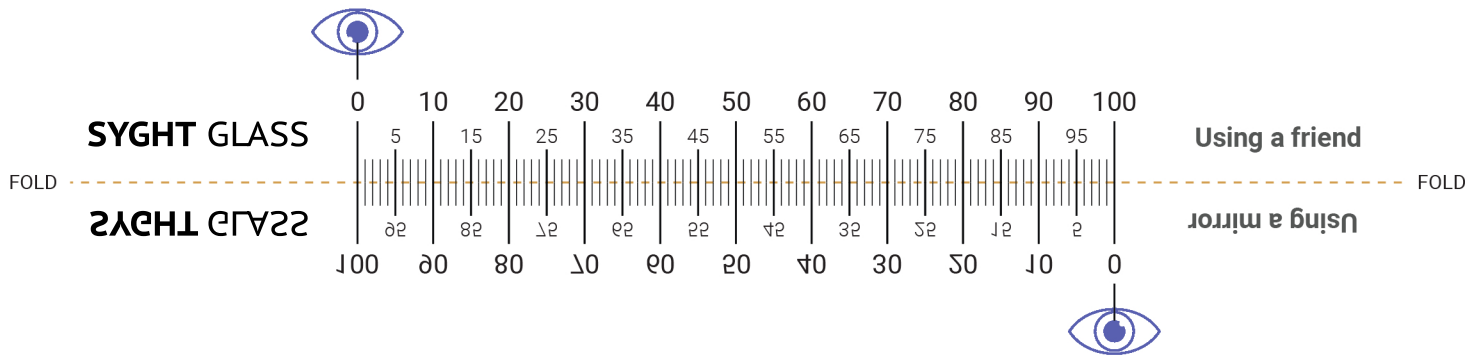

Preparing the ruler

Print this page

Without scaling, at 100%.

Double-check scale

By measuring against a standard mm ruler, or the credit card diagram below.

Fold the ruler

Along the dotted line.

For step by step instructions go to <https://www.syghtglass.com/pages/PD-Measurements> or scan this QR code with your mobile devices camera