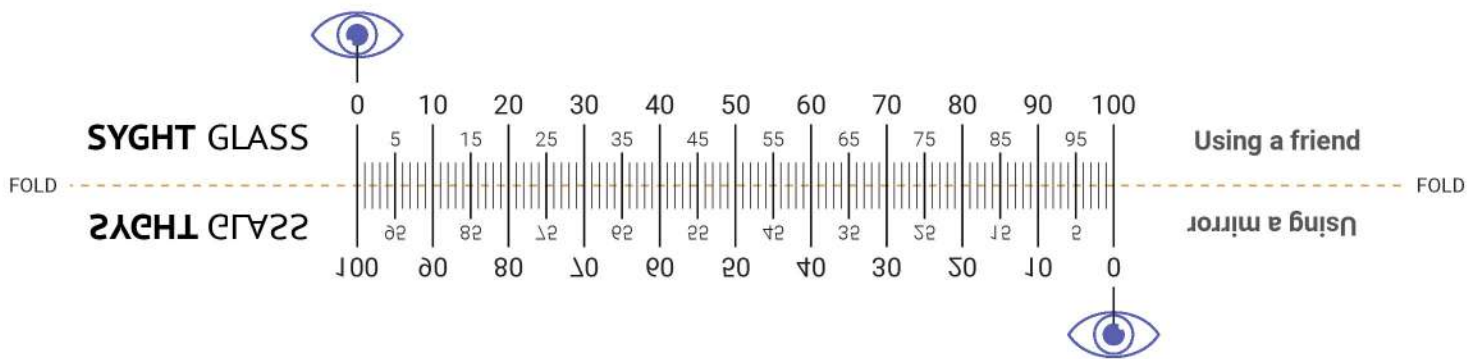

Preparing the ruler

Print this page
Without scaling, at 100%.

Double-check scale
By measuring against a standard mm ruler, or the credit card diagram below.

Fold the ruler
Along the dotted line.

For step by step instructions go to <https://www.syghtglass.com/pages/PD-Measurements> or scan this QR code with your mobile devices camera