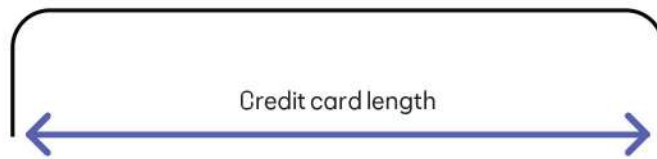

Preparing the ruler

Print this page
Without scaling, at 100%.

Double-check scale
By measuring against a standard mm ruler, or the credit card diagram below.

Fold the ruler
Along the dotted line.

For step by step instructions go to <https://www.syghtglass.com/pages/PD-Measurements> or scan this QR code with your mobile devices camera