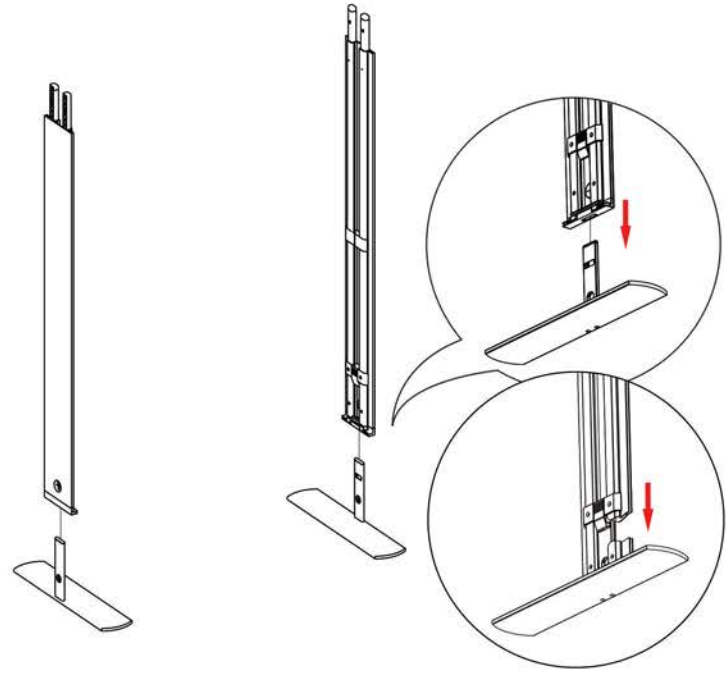

VIVID

LED Light Box

Set up
guideline

www.vividads.com.au

LED Light Box

1000 mm

Horizontal Profile x2

Vertical Profile Top x2

Vertical Profile Bottom x2

Mid Pole x1

Foot x2

Transformer x1

Y-Cable x1

①

②

③

VIVID

LED Light Box

2000 mm

Horizontal Profile L x2

Horizontal Profile R x2

Mid Pole x4

Vertical Profile Top x2

Vertical Profile Bottom x2