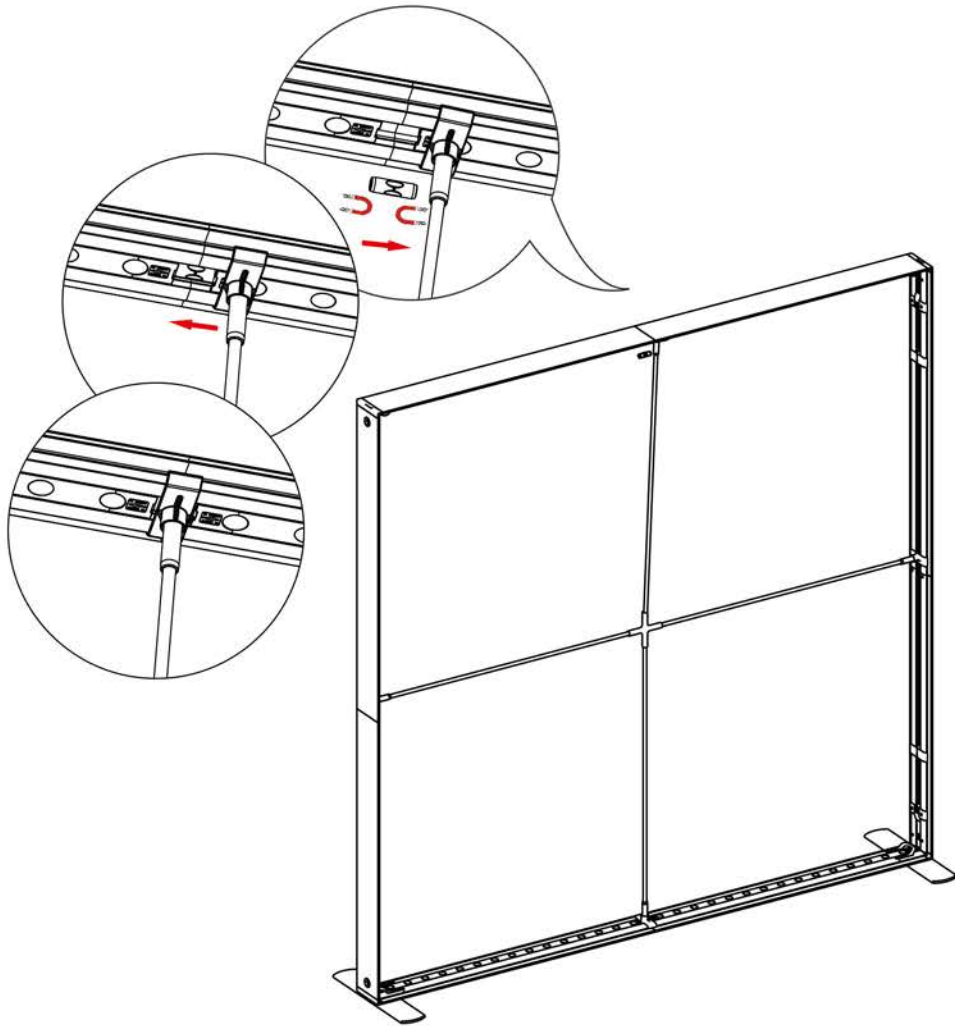

10

11

12

13

14

15

16

17

VIVID

18

LED Light Box

3000 mm

Horizontal Profile L x2

Horizontal Profile R x2

Mid Pole x6

Horizontal Profile M x2