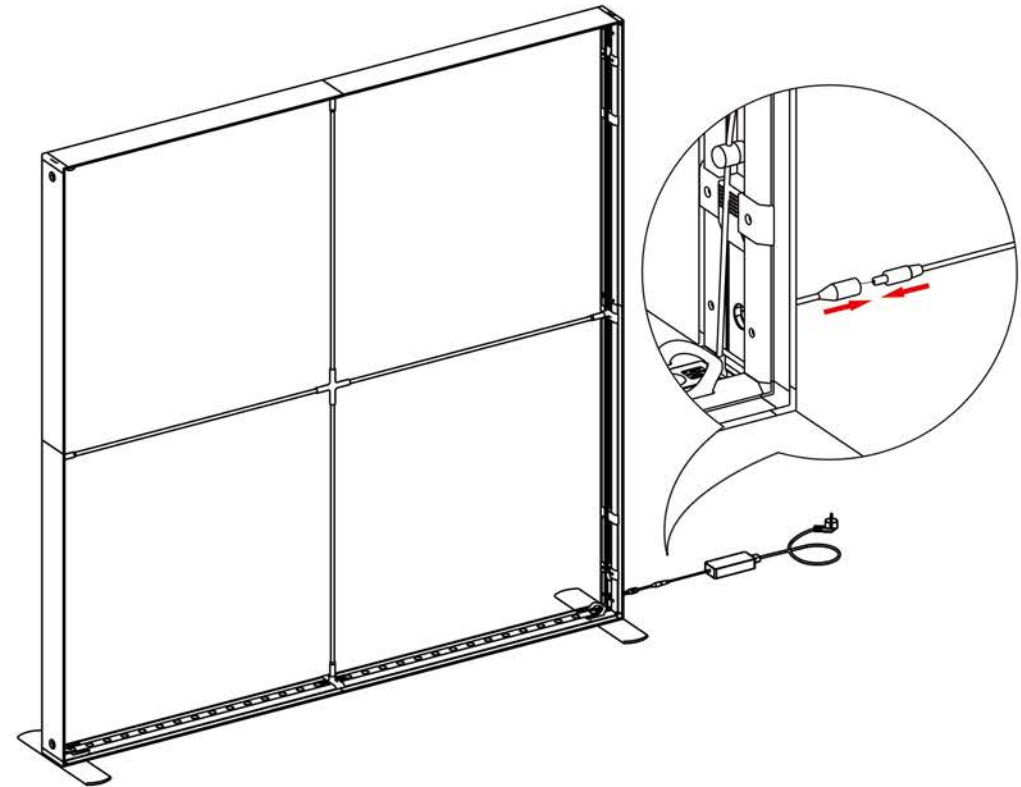

10

11

12

13

14

15

16

17

VIVID

18

LED Light Box

3000 mm

Horizontal Profile L x2

Horizontal Profile R x2

Mid Pole x6

Horizontal Profile M x2