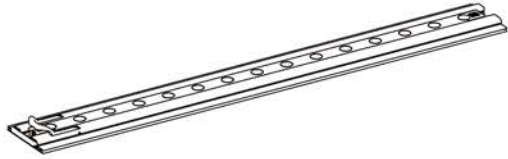

VIVID

LED Light Box

2000 mm

Horizontal Profile L x2

Horizontal Profile R x2

Mid Pole x4

Vertical Profile Top x2

Vertical Profile Bottom x2

Foot x2

MP Cross x1

LED Connector x2

Transformer x1

Y-Cable x1

①

③

②