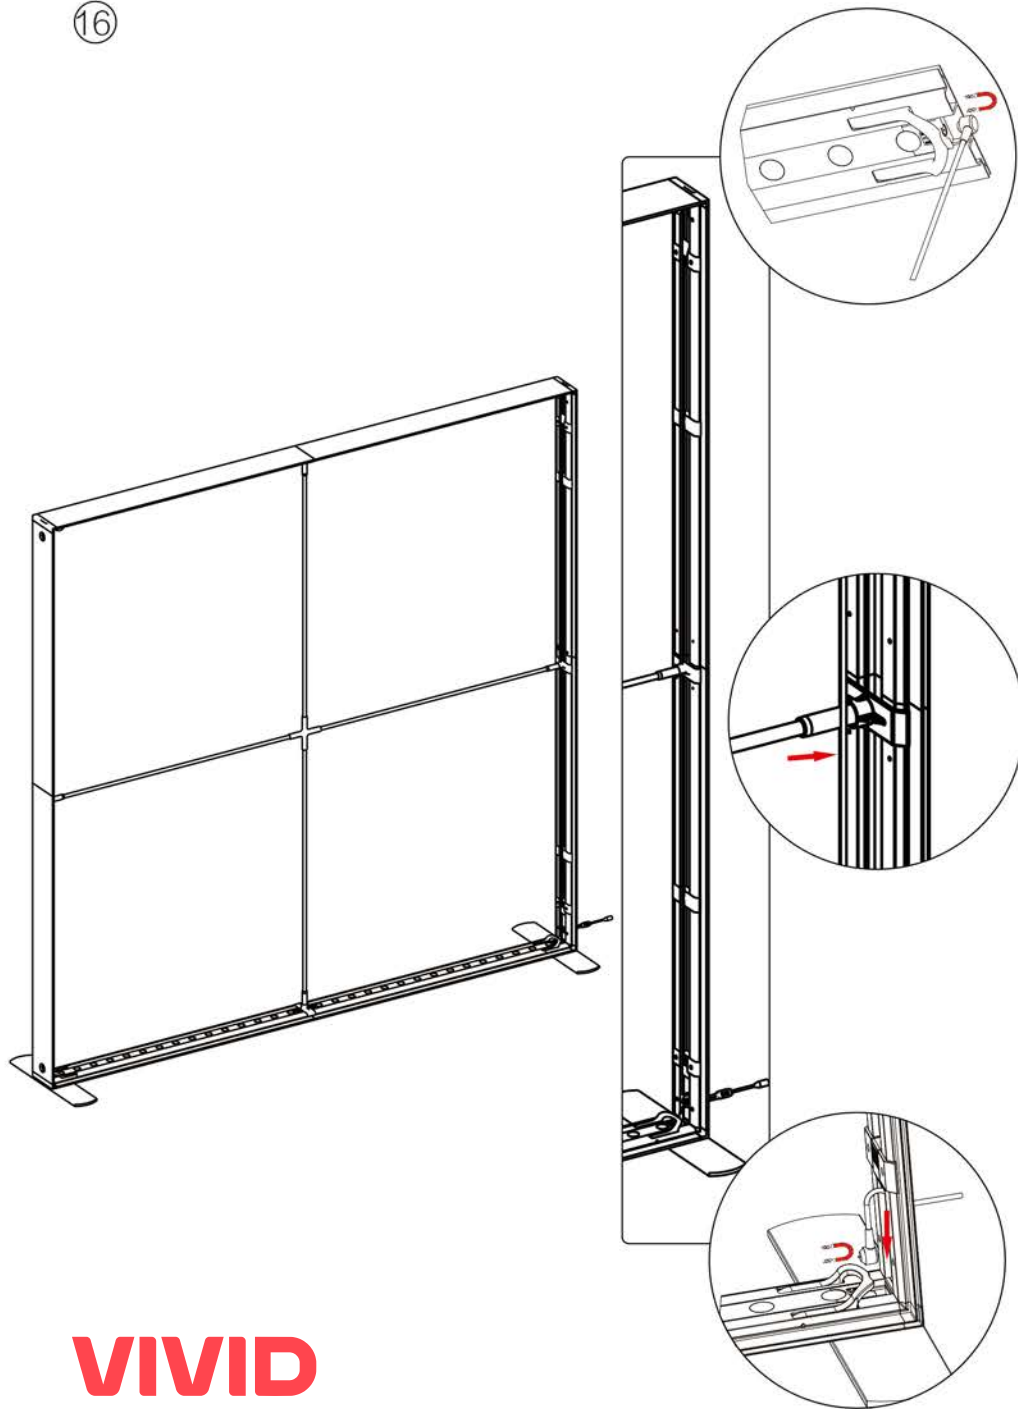

10

11

12

13

14

15

16

17

VIVID

18

LED Light Box

3000 mm

Horizontal Profile L x2

Horizontal Profile R x2

Mid Pole x6

Horizontal Profile M x2