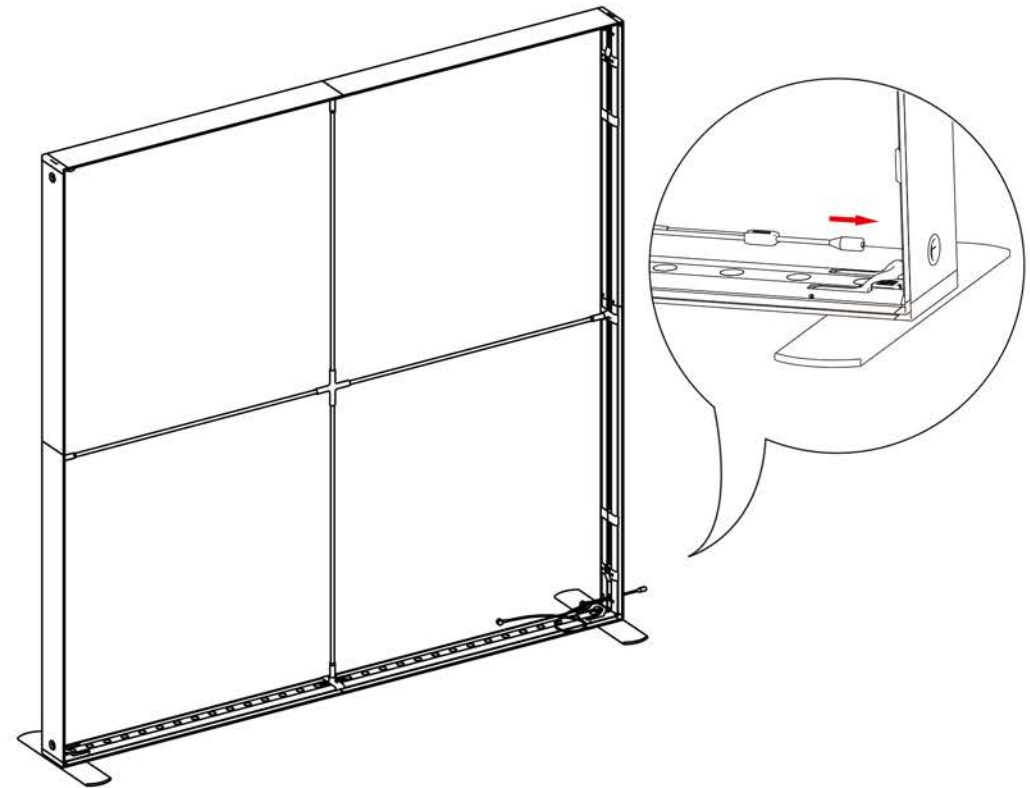

10

11

12

13

14

15

16

17

VIVID

18

LED Light Box

3000 mm

Horizontal Profile L x2

Horizontal Profile R x2

Mid Pole x6

Horizontal Profile M x2