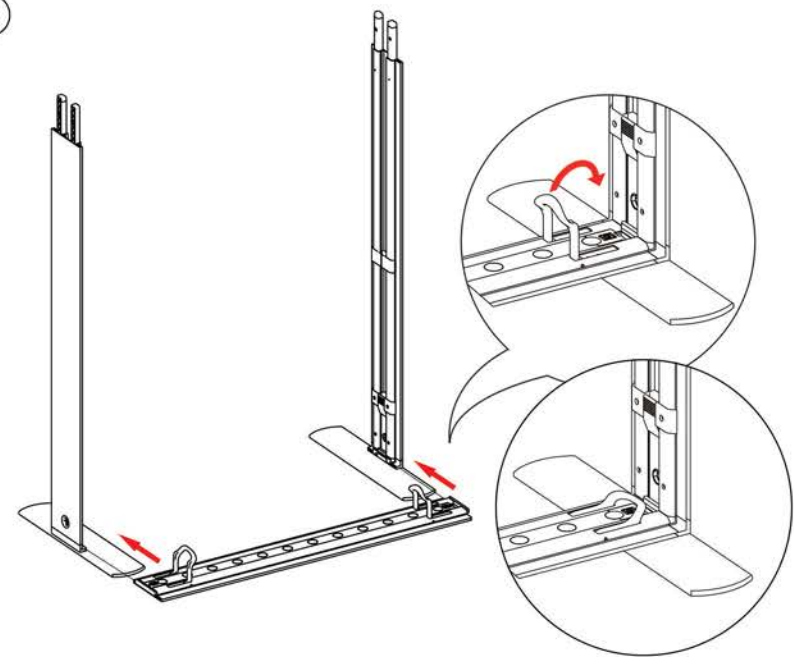

VIVID

LED Light Box

Set up
guideline

www.vividads.com.au

LED Light Box

1000 mm

Horizontal Profile x2

Vertical Profile Top x2

Vertical Profile Bottom x2

Mid Pole x1

Foot x2

Transformer x1

Y-Cable x1

①

②

③

VIVID

LED Light Box

2000 mm

Horizontal Profile L x2

Horizontal Profile R x2

Mid Pole x4

Vertical Profile Top x2

Vertical Profile Bottom x2