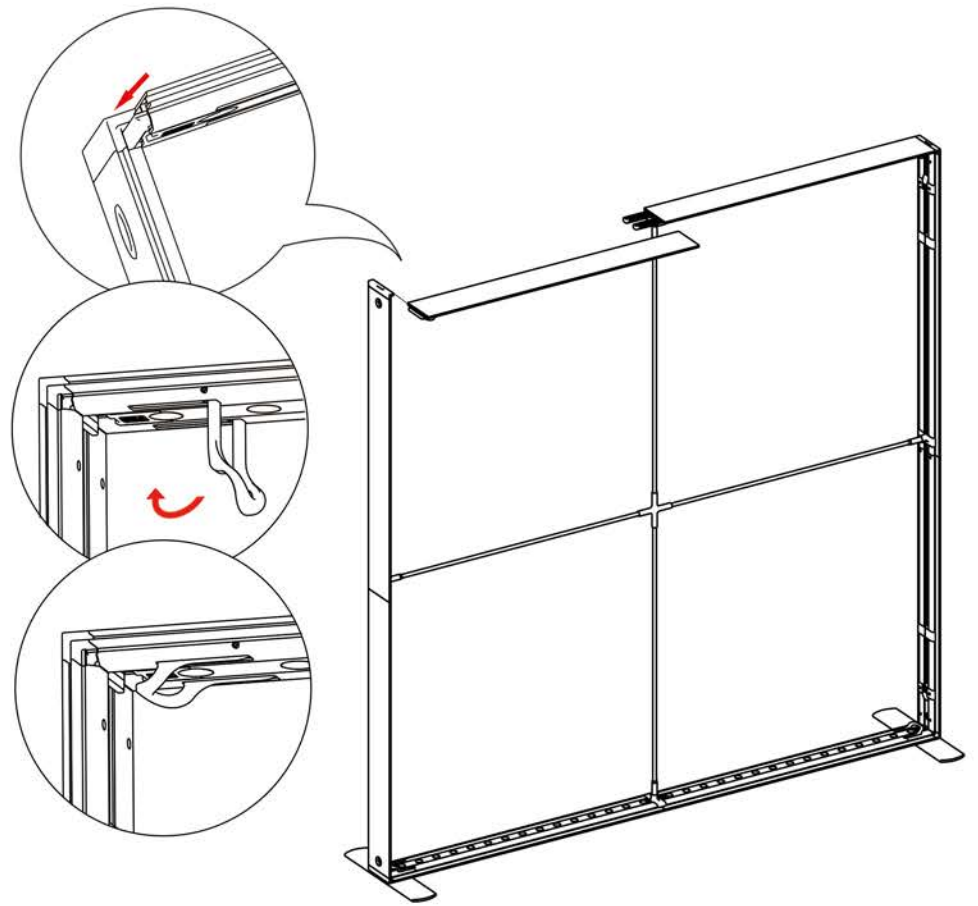

10

11

12

13

14

15

16

17

VIVID

18

LED Light Box

3000 mm

Horizontal Profile L x2

Horizontal Profile R x2

Mid Pole x6

Horizontal Profile M x2