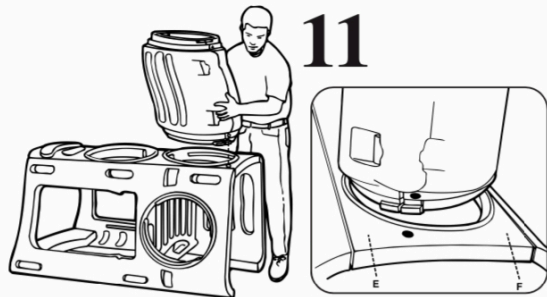

10

11

12

13

14

15

16

17

18

19

20

21