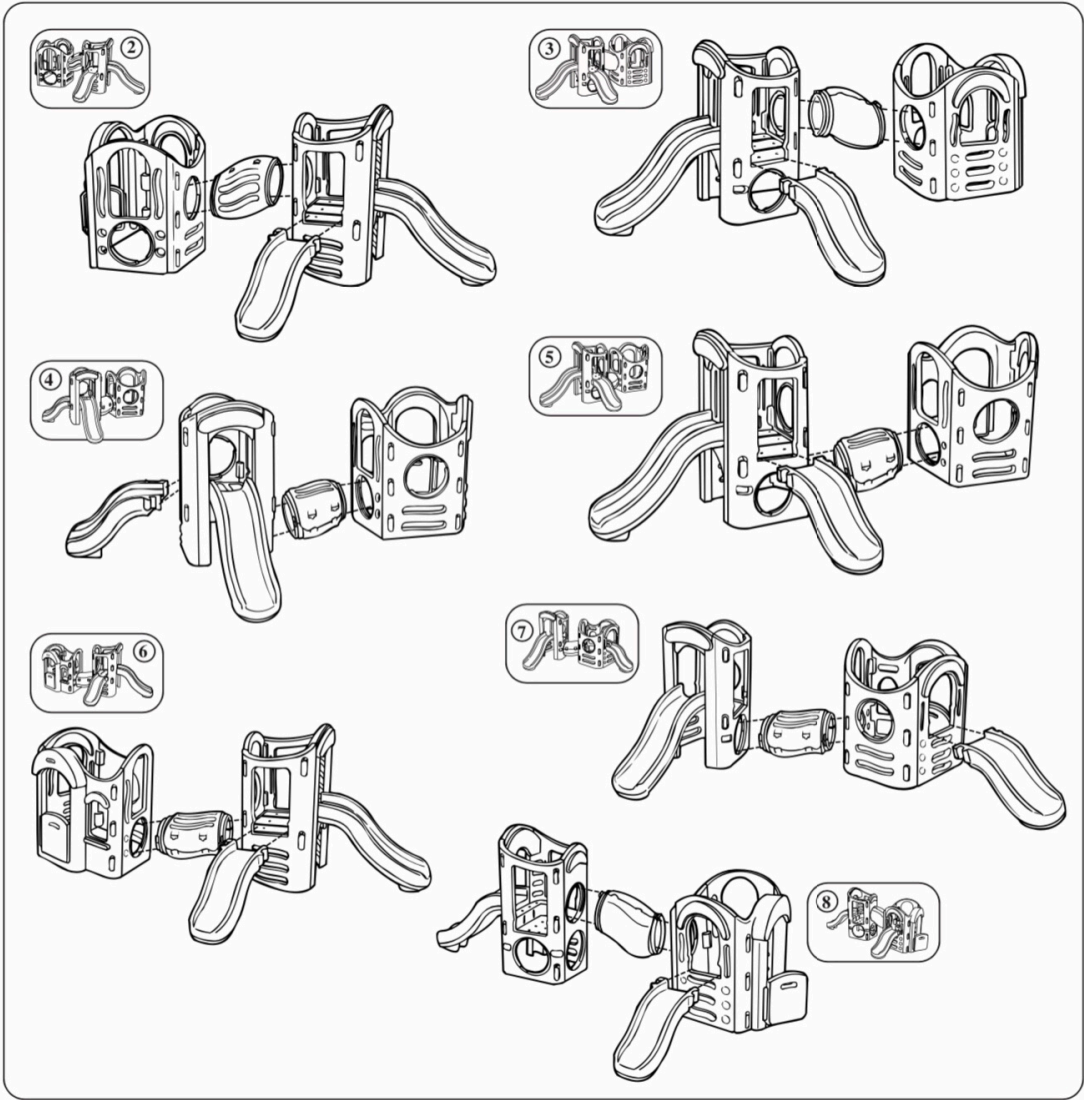

⚠ Tunnel must be correctly attached to both gym units during play. Flat surface on tunnel (with warning) must face up and be parallel to the ground (views 1, 4, 5, 6 and 7). Or, flat surface (with warning) must face to one side and be perpendicular to the ground (views 2, 3 and 8).

10

11

12

13

14

15

16

17

18

19

20

21

Disassembly • Demontage • Desarmado