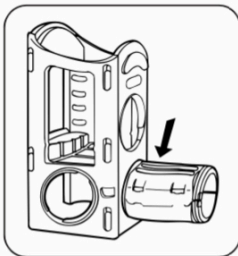

10

11

12

13

14

15

16

17

18

19

20

21