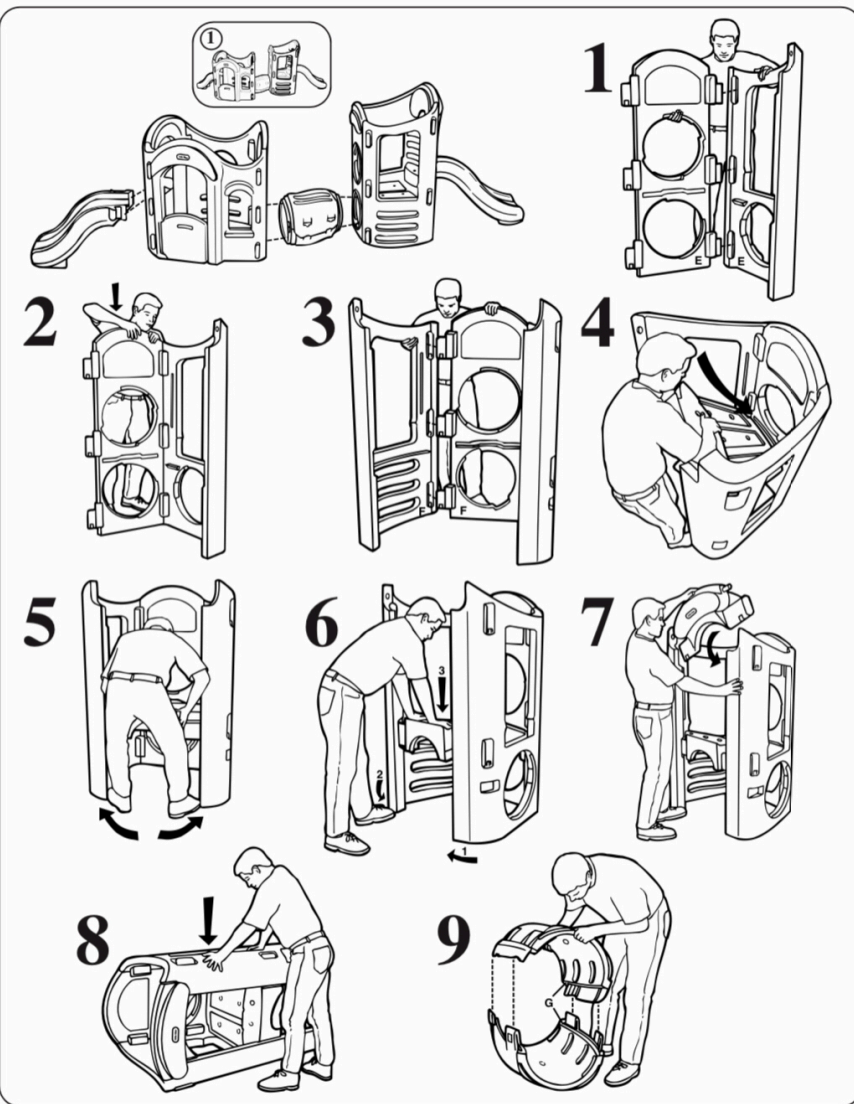

ENGLISH

8-IN-1 ADJUSTABLE PLAYGROUND

Ages 2 - 8 Years

ADULT ASSEMBLY REQUIRED.

Two adults are needed for assembly.

⚠ WARNING:

CAUTION: