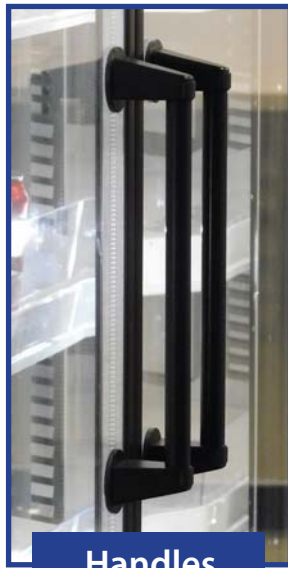

Safe T Max

Save up to 77% Energy

 **REMIS AMERICA, LLC**
A Marco Company Joint Venture

PERFECT FOR MULTI-DECK RETROFIT CASES

- Energy free door
- 95% viewing area
- Effortless open
- Gravity close
- Great thermal insulation
- Eligible for rebate

LED Lighting

Handles

Increased Visibility

Safe T Max is perfect for various cooler units applications from retrofit to reach-in units. Superior insulation maintains temperature throughout the display to guarantee extra-fresh products. Various options of lighting also help to increase product visibility and clarity.

Available in gray or black doors, hinged alike or French door sets. Safe T Max provides over 95% visibility for retrofit cases. Remis America offers custom designed doors and frames to fit your existing cases to help you to save energy and money.