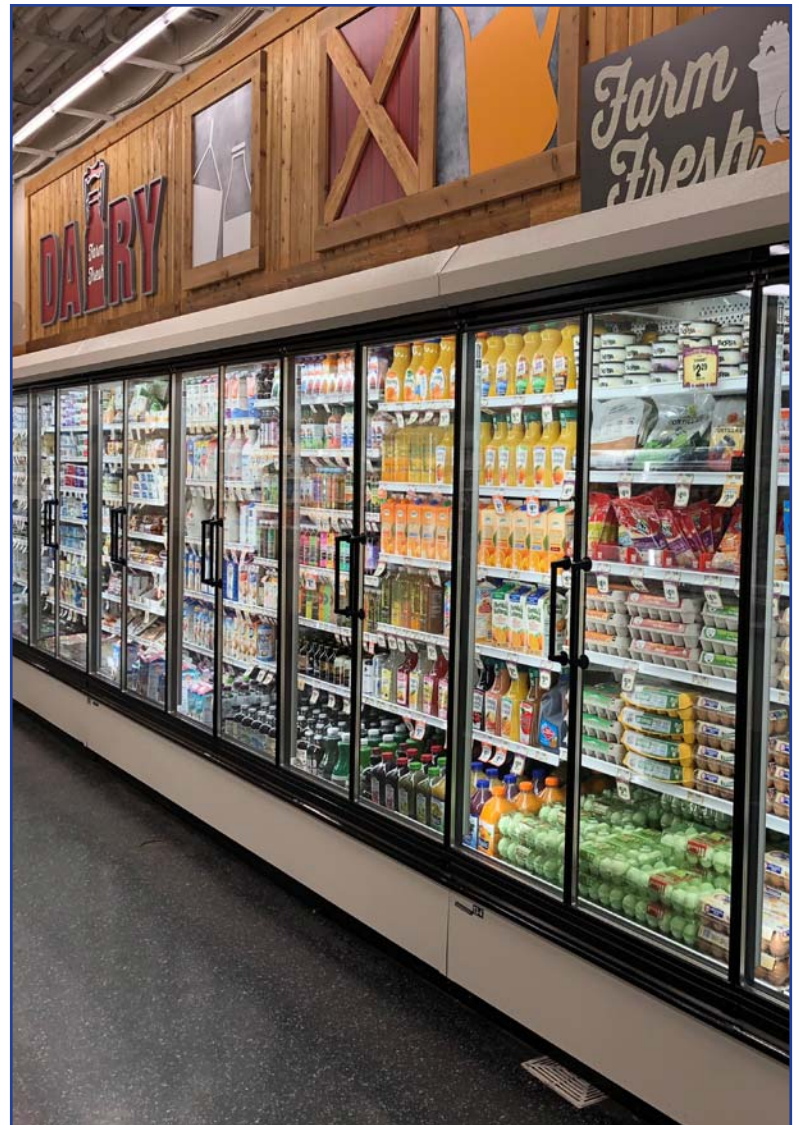

Safe T Max

Save up to 77% Energy

 **REMIS AMERICA, LLC**
A Marco Company Joint Venture

PERFECT FOR MULTI-DECK RETROFIT CASES

- Energy free door
- 95% viewing area
- Effortless open
- Gravity close
- Great thermal insulation
- Eligible for rebate

LED Lighting

Handles

Increased Visibility

Safe T Max is perfect for various cooler units applications from retrofit to reach-in units. Superior insulation maintains temperature throughout the display to guarantee extra-fresh products. Various options of lighting also help to increase product visibility and clarity.

Available in gray or black doors, hinged alike or French door sets. Safe T Max provides over 95% visibility for retrofit cases. Remis America offers custom designed doors and frames to fit your existing cases to help you to save energy and money.