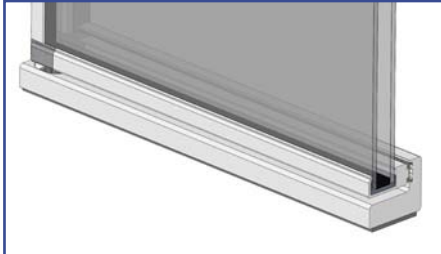

Safe T Max

Save up to 77% Energy

Available in gray or black doors, hinged alike or French door sets. Safe T Max provides over 95% visibility for retrofit cases. Remis America offers custom designed doors and frames to fit your existing cases to help you to save energy and money.

2-pane insulated glass

- 2-Pane insulated glass pack
- Filled with Argon gas
- Dual seal construction
- Custom design to fit any case