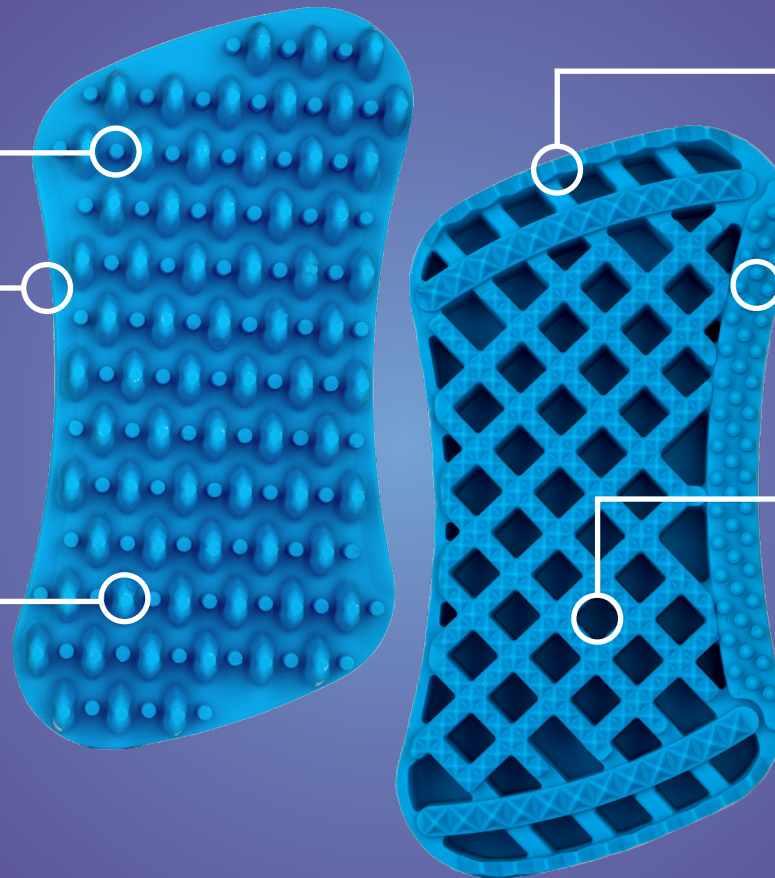

THE REVOLUTIONARY MULTI-FUNCTION PET BRUSH!

Deep Cleaning & Shining

Great for daily Brushing & Exfoliating. Removes dander, sebum, & crusts.

Use Wet or Dry

Perfect for bathing & easy to clean. Simply rinse under warm water or toss in dishwasher or washing machine.

Massaging & Calming

Provides comforting & relaxing massage while stimulating the circulation of skin, joints, & muscles.

100% Medical Grade Silicone

The silicone attracts fur & dirt. These durable brushes can withstand temperatures of up to 250°F & are guaranteed to last a lifetime!

Deshedding Teeth

Removes loose fur & safely provides deshedding to keep your pet looking great & your house clean!

Cleans Clothes & Furniture

The back side of the brush works great to remove fur & lint from clothing, furniture, & auto interiors.

Shampoo Reservoir Cells

Great to be used with shampoos to create a luxurious lather for deeper cleaning during bath time.

Veterinarian & Groomer Recommended

To support healthy skin & coat in all breeds of pets. The best brush for pets with inflamed skin due to allergies.