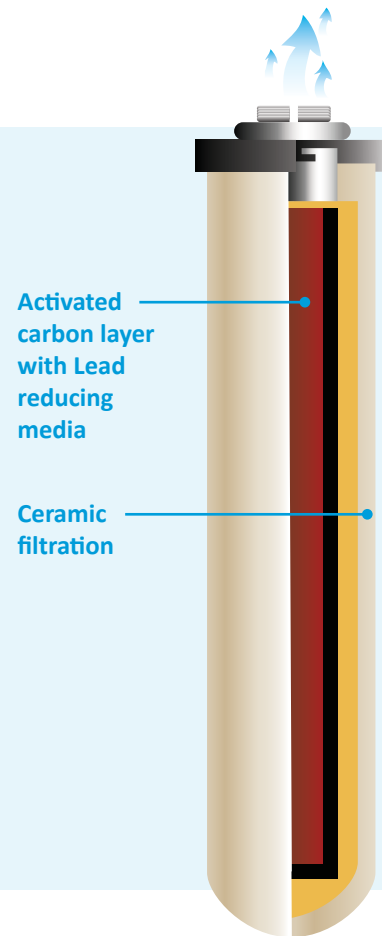

Multi-Stage Ceramic Filtration Removes:

- **Parasites:** 99.9% of *Giardia* and *Cryptosporidium*
- **Dirt/Rust/Sediment:** 99.9% of particles greater than 0.9 micron.
- **Chemicals:** greater than 99.7% of Chlorine, greater than 95% of Chloramines, Chloroform, and byproducts such as Trihalomethanes (THMs).
- **Heavy Metal:** 98% of Lead (heavy metal removing upgrade available).
- **Turbidity:** 98% of cloudiness.