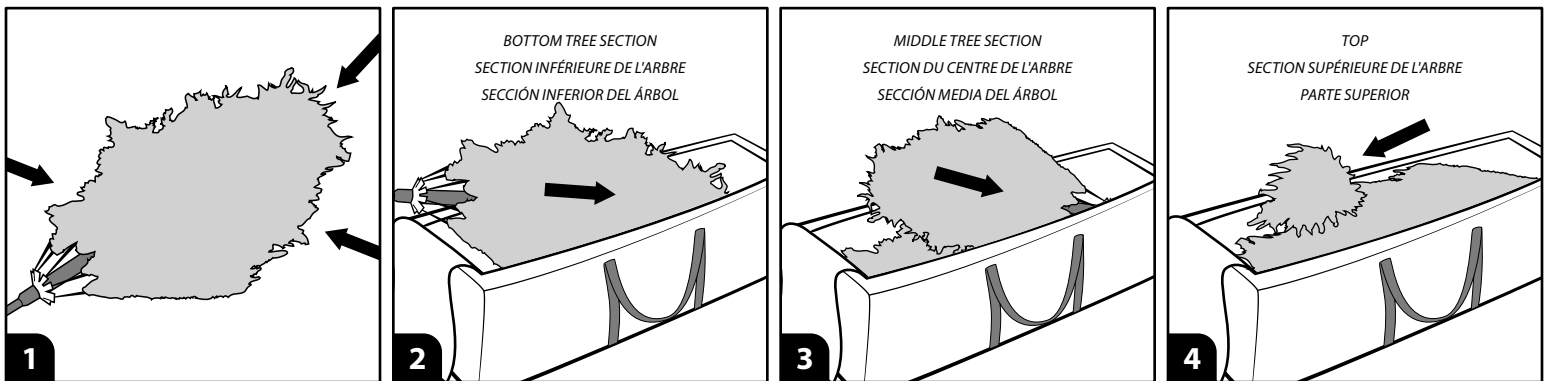

TREE STORAGE × RANGEMENT DE L'ARBRE × CÓMO GUARDAR EL ÁRBOL

For storage of artificial trees only.
DO NOT for use as a hand truck or dolly.

Pour le stockage des arbres artificiels seulement.
NE PAS utiliser comme chariot manuel ou comme diable.

Sólo para guardar árboles artificiales.
NO utilizar como carrito ni como carretilla.