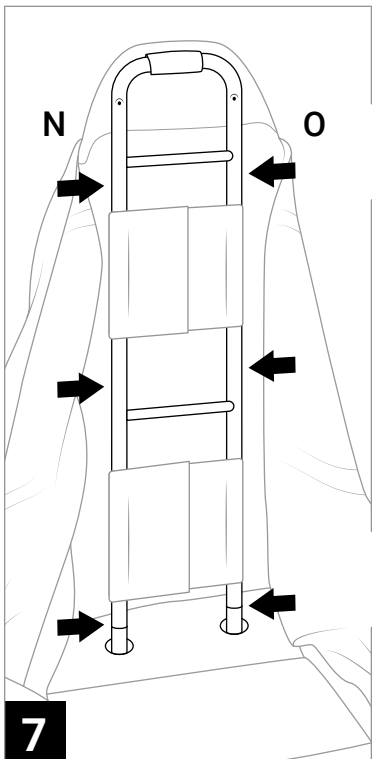

ASSEMBLY INSTRUCTIONS