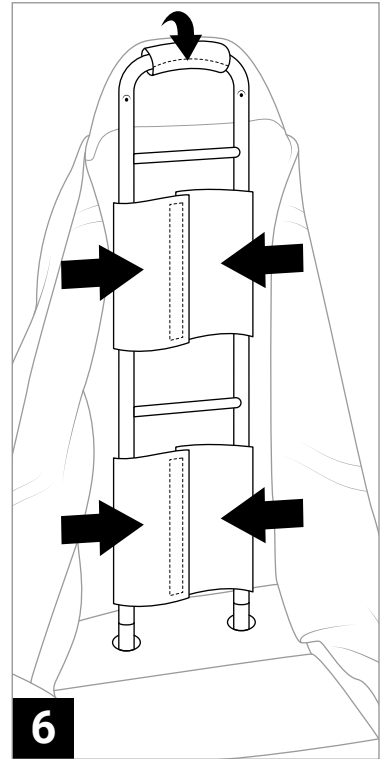

ASSEMBLY INSTRUCTIONS