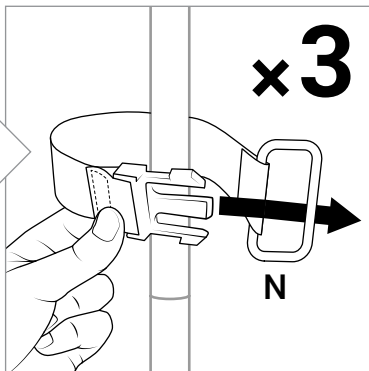

ASSEMBLY INSTRUCTIONS