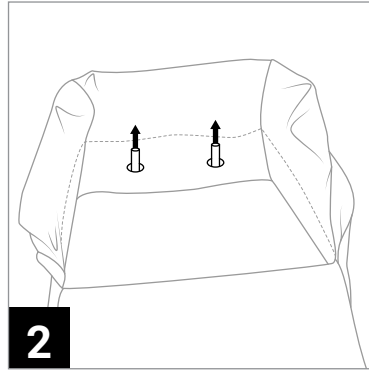

ASSEMBLY INSTRUCTIONS