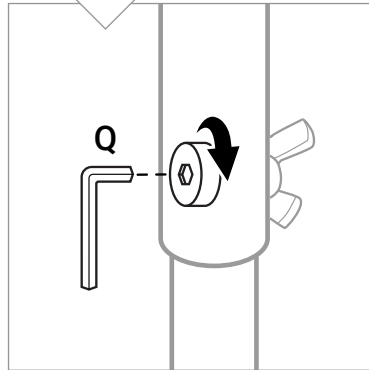

ASSEMBLY INSTRUCTIONS