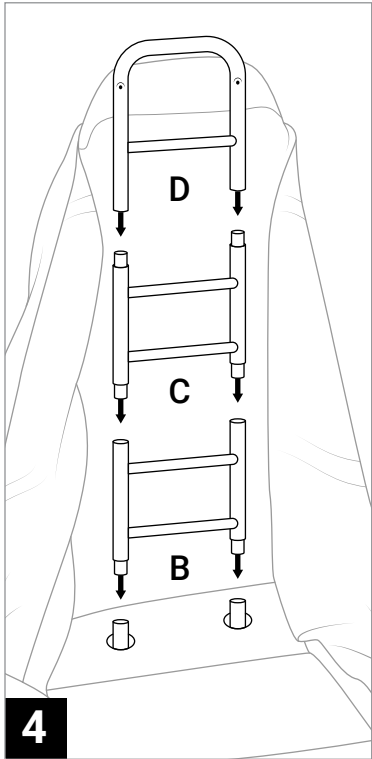

ASSEMBLY INSTRUCTIONS