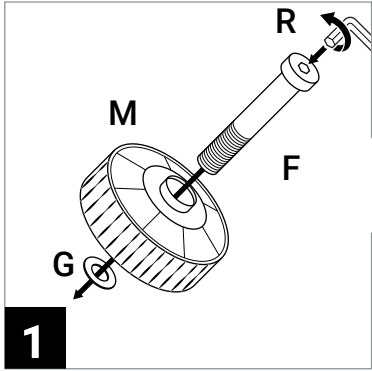

ASSEMBLY INSTRUCTIONS