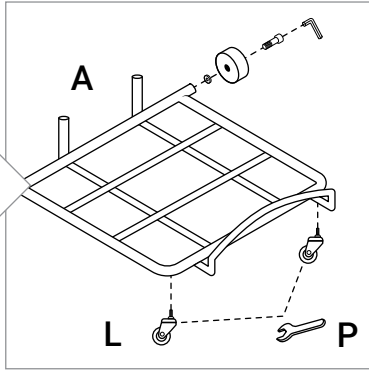

ASSEMBLY INSTRUCTIONS