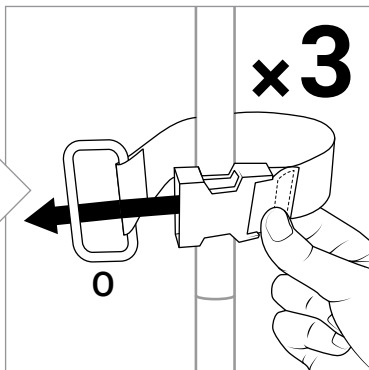

ASSEMBLY INSTRUCTIONS