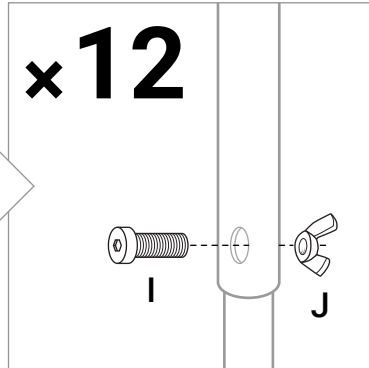

ASSEMBLY INSTRUCTIONS