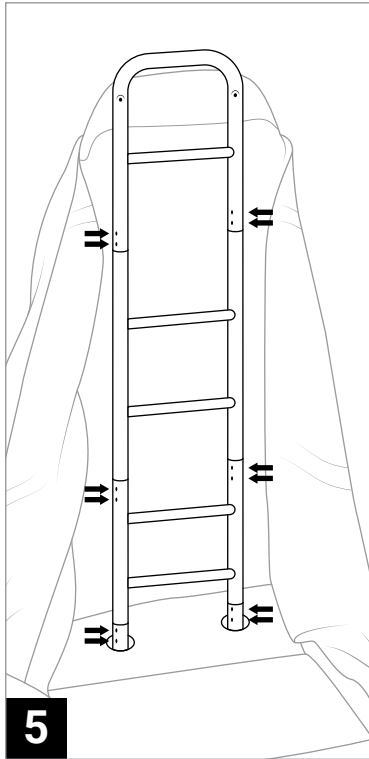

ASSEMBLY INSTRUCTIONS