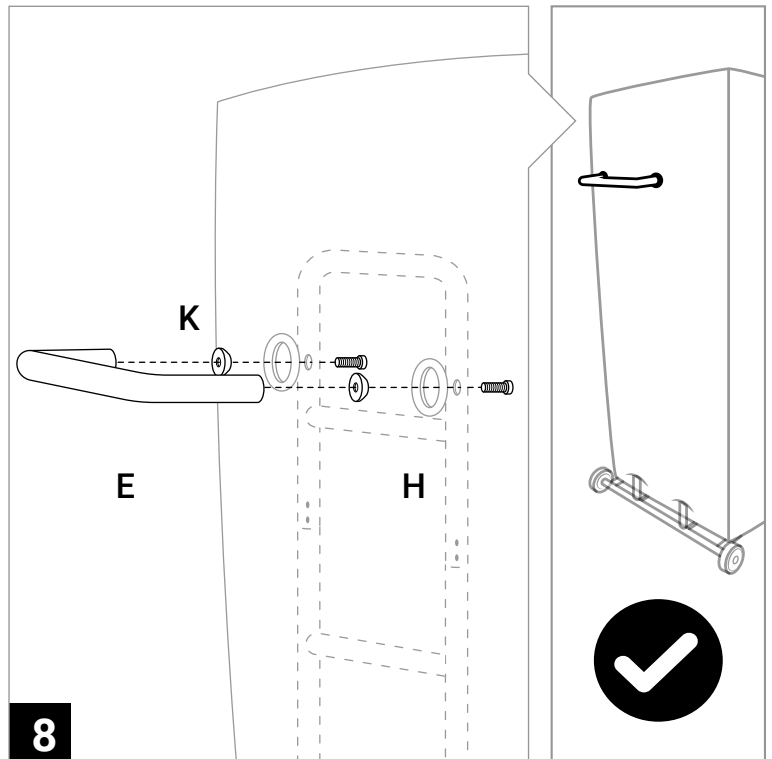

ASSEMBLY INSTRUCTIONS