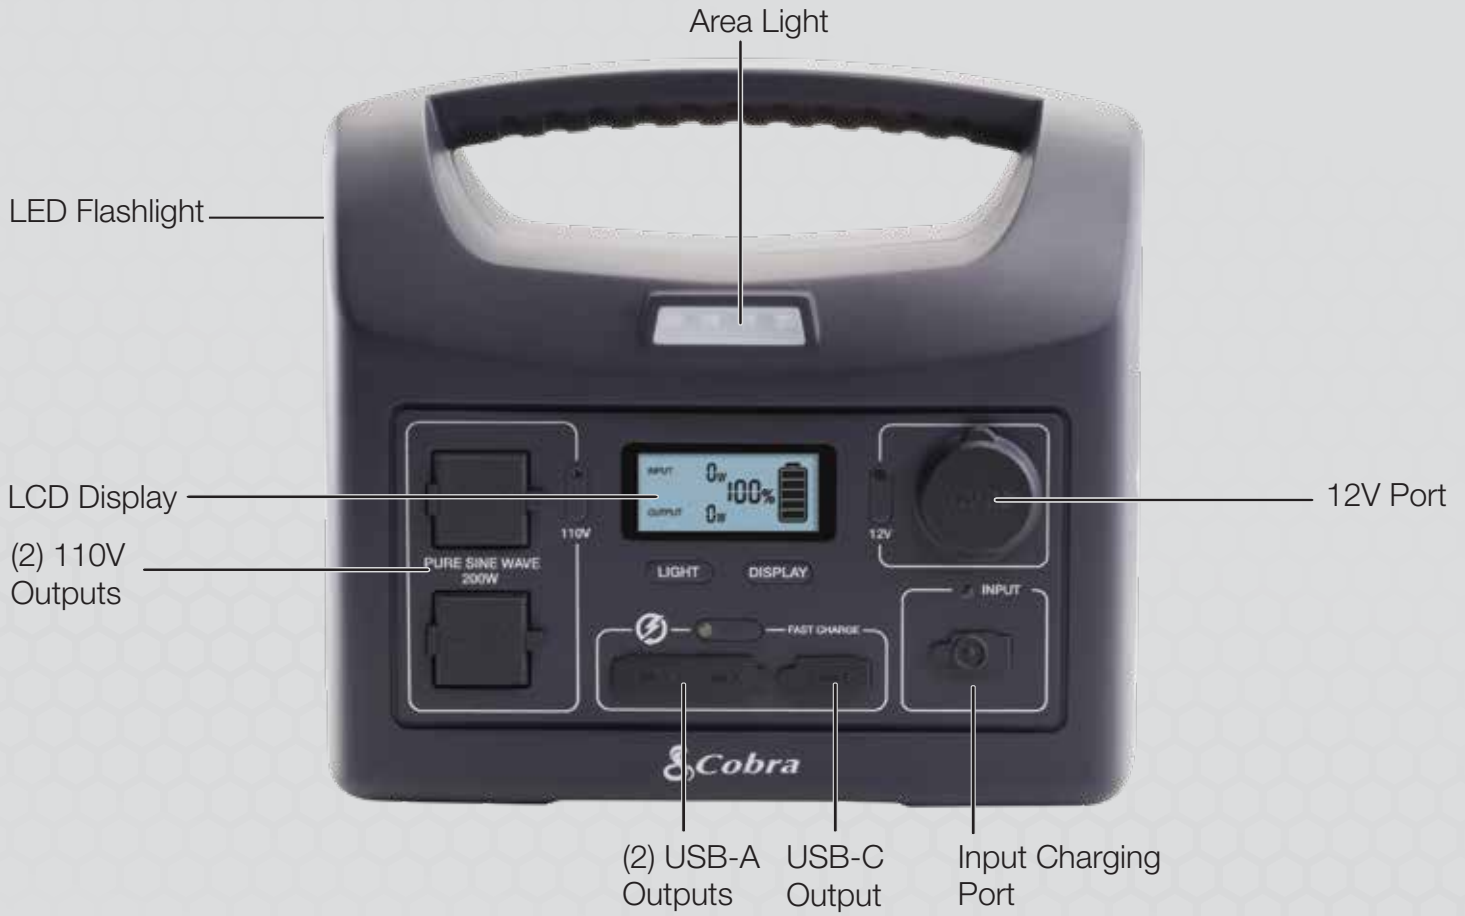

200W Pure Sine Wave

2 GFCI AC Outlets

Fast Charge USB-A and USB-C

Dual LED Flashlights

Easy-to-Read LCD Display

POWER WHEN YOU NEED IT

What's Included:

- Power Station
- AC Wall Charger
- 12V DC Charger
- Quick Start Guide (not shown)

CPPS244W MSRP: \$279.95

SPECIFICATIONS

UNIT DIMENSIONS:

8.9" X 5.9" X 7.9" (226.06mm x 149.9mm x 200.66mm)

INDIVIDUAL BOX DIMENSIONS:

11.34" H x 10.63" W x 7.52" D (288mm x 270mm x 191mm)

UNIT WEIGHT:

7.9 lbs (3.58kg)

BATTERY:

LiFePO4

CAPACITY:

211.2Wh (16.5A/12.8V)

INPUT VOLTAGE:

12 to 40V DC

AC OUTPUT:

110VAC, 60Hz, 200W Continuous, 400W Surge Peak

OUTPUT TYPE:

Pure Sine Wave

USB-A OUTPUT (FAST CHARGE):

USB-A: 5V/2.4A

USB-C:

5V/3A, 9V/2A, 12V/1.5A

GFCI OUTLETS:

2