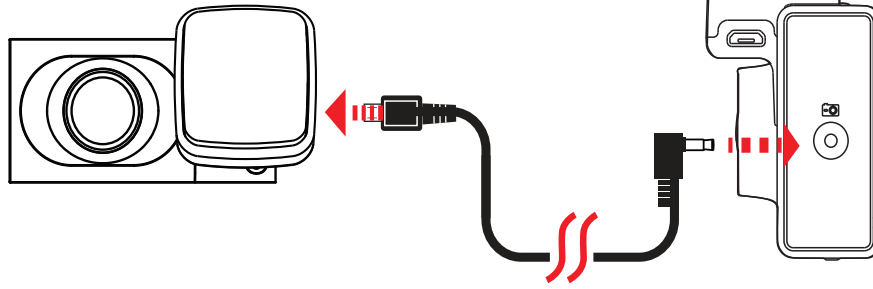

Adjustable Recording Angle

Swivel-mounted design ensures you can capture the perfect view in all vehicles

16 Foot Cable

Extension cable allows for perfect fit in all cars, pickup trucks, vans, and SUVs

Compatible with:
SC200 and SC200D

Front View Camera Lens

Camera Extension Port

Adhesive Mount

What's Included:

- FV-RV1 Rear View Cam
- Extension Cable
- Quick Start Guide

Connect Rear Camera To The Unit's Video Input Port

SPECIFICATIONS:

Unit Dimensions	2.36" H x 1.65" W x 1.3" D (59.94mm H x 41.91mm W x 33.02mm D)
Individual Box Dimensions	7.17" H x 4.80" W x 1.69" D (182.12mm H x 121.92mm W x 42.93mm D)
Individual Box Weight	.51 lbs (231.34 g)
Model	FV-RV1
Master Pack Qty.	4
Master Pack Dimensions	7.99" H x 7.40" W x 5.63" D (202.95mm H x 187.96mm W x 143mm D)
Master Pack Weight	2.57 lbs (1,165.7 g)
UPC #	028377 10798 6
Master Pack Barcode	1 00 28377 10798 3