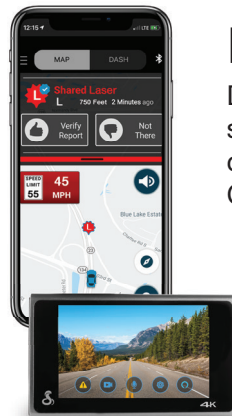

FULL HD REAR-VIEW CAMERA

For SC Series Smart Dash Cams

1080P HD REAR-VIEW ACCESSORY CAMERA

Easily add this Full HD (1080P) rear-view accessory camera to your compatible SC series smart dash cam. Swivel-mounted design and 120° Field of View (FOV) ensures you can capture a complete view of the road behind you. Installs in minutes with a 16' cable and adhesive mount.

Detail-Rich
HD Video

16 Foot
Cable

Quick
Installation

Adjustable Recording
Angle

FULL HD REAR-VIEW CAMERA

Compatible with Cobra SC 200, SC 200D, SC 400, and SC 400D Dash Cams

FV-RV1 MSRP: \$79.95

DRIVE SMARTER®

UNIT DIMENSIONS:

2.36" H x 1.65" W x 1.3" D (59.94mm H x 41.91mm W x 33.02mm D)

INDIVIDUAL BOX DIMENSIONS:

7.17" H x 4.80" W x 1.69" D (182.12mm H x 121.92mm W x 42.93mm D")

INDIVIDUAL BOX WEIGHT:

.51 lbs (231.34 g)