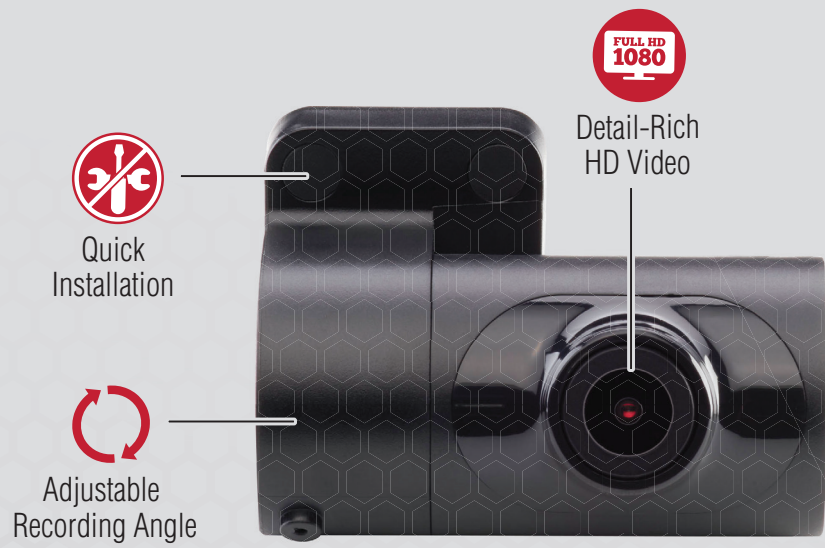

FULL HD REAR-VIEW CAMERA

For SC Series Smart Dash Cams

1080P HD REAR-VIEW ACCESSORY CAMERA

Easily add this Full HD (1080P) rear-view accessory camera to your compatible SC series smart dash cam. Swivel-mounted design and 120° Field of View (FOV) ensures you can capture a complete view of the road behind you. Installs in minutes with a 16' cable and adhesive mount.

Detail-Rich
HD Video

16 Foot
Cable

Quick
Installation

Adjustable Recording
Angle

FULL HD REAR-VIEW CAMERA

Compatible with Cobra SC 200, SC 200D, SC 400, and SC 400D Dash Cams

FV-RV1 MSRP: \$79.95

DRIVE SMARTER®

UNIT DIMENSIONS:

2.36" H x 1.65" W x 1.3" D (59.94mm H x 41.91mm W x 33.02mm D)

INDIVIDUAL BOX DIMENSIONS:

7.17" H x 4.80" W x 1.69" D (182.12mm H x 121.92mm W x 42.93mm D")

INDIVIDUAL BOX WEIGHT:

.51 lbs (231.34 g)