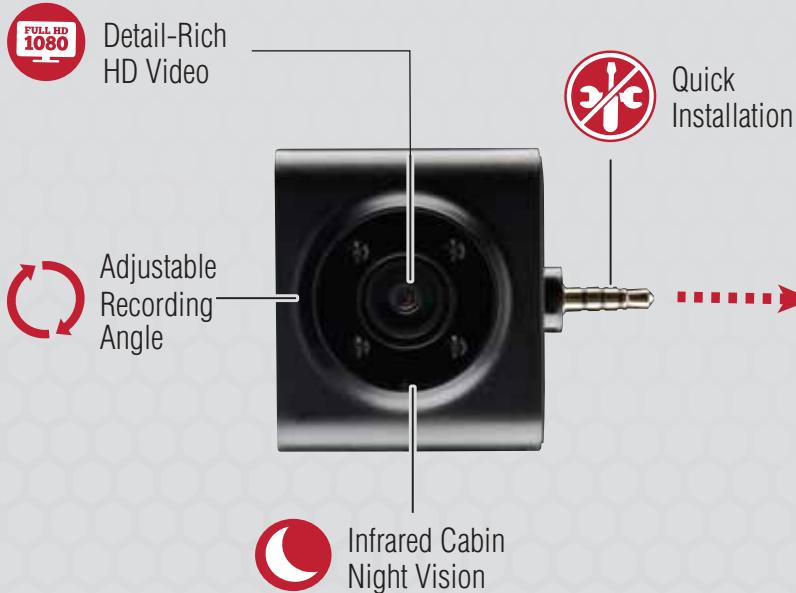

FULL HD CABIN-VIEW CAMERA

For SC Series Smart Dash Cams

1080P HD CABIN-VIEW ACCESSORY CAMERA

Easily add this Full HD (1080P) cabin-view accessory camera to your compatible SC series smart dash cam. Swivel-mounted design and 120° Field of View (FOV) ensures you can capture a complete view of the cabin interior. Includes Infrared Cabin Night Vision to capture crystal-clear interior footage at night. Installs in seconds, just plug into your SC series smart dash cam!

Detail-Rich
HD Video

Infrared Cabin
Night Vision

Quick
Installation

Adjustable Recording
Angle

FULL HD CABIN-VIEW CAMERA

* Main dash cam unit sold separately

Compatible with Cobra SC 200, SC 200D, SC 400, and SC 400D Dash Cams

drivesmarter.com/downloads

SPECIFICATIONS

UNIT DIMENSIONS:

1.89" H x 1.42" W x .94" D (48.01mm H x 36.1 mm W x 23.88mm D)

INDIVIDUAL BOX DIMENSIONS:

7.17" H x 4.80" W x 1.69" D (182.12mm H x 121.92mm W x 42.93mm D")