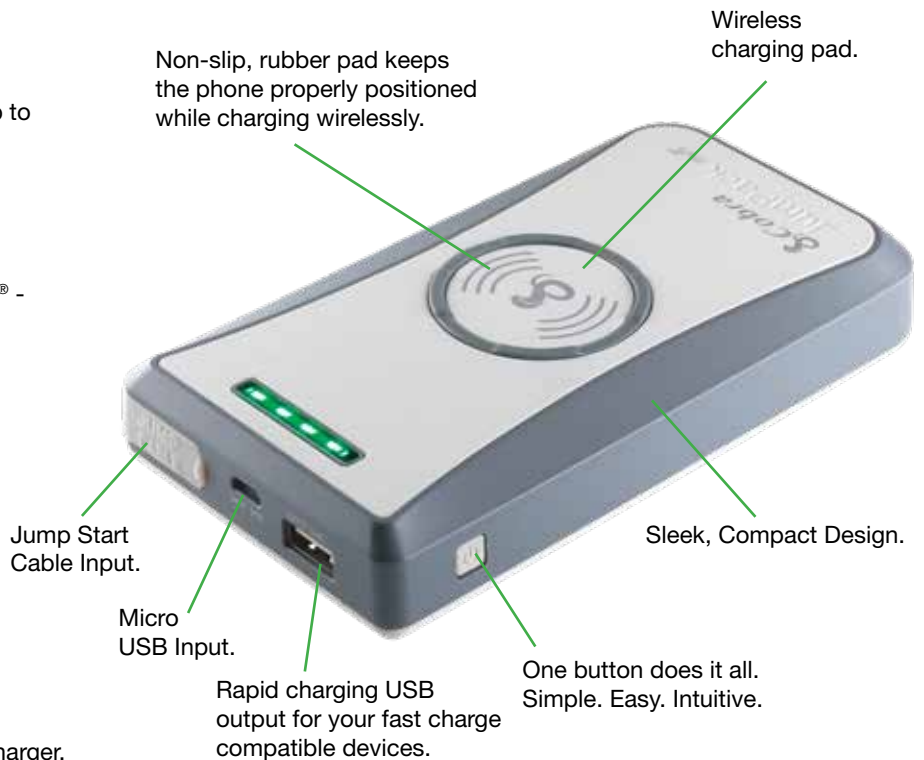

Small enough to fit in your pocket + Powerful enough to jump start your vehicle

The Cobra JumpPack® mini CPP8500 is loaded with excellent charging solutions. It's powerful enough to jump start V8 gasoline and diesel vehicles and can fast charge your electronic devices.

Product Features

Jump Start your Vehicle

Safely jump start a car, light-duty truck, boat, motorcycle, jet ski and even a lawn mower; up to 8 cylinders multiple times on a single charge.

Wireless Device Charging

Quickly charge your devices.

Fast-Charge

Rapidly charge your Qualcomm Quick Charge® - compatible devices 78% faster.

Pocket Size

Easy to carry almost anywhere.

Tri-Color Status LED

The tri-color LED indicates the operational status of the JumpPack and when it is safe to start the vehicle.

Smart Jumper Cables

Safe to use with protection circuitry and external jump start protection on smart jumper cables.

Rapid Charge Input

Recharge your jumpack from a laptop, USB charger, or Quick Charge™ compatible USB charger.

Battery Life

Battery charge lasts 8 months in between charges.

What's Included:

- Cobra JumpPack® mini CPP8500
- Smart Jumper Cables
- USB Cable
- Carry Bag