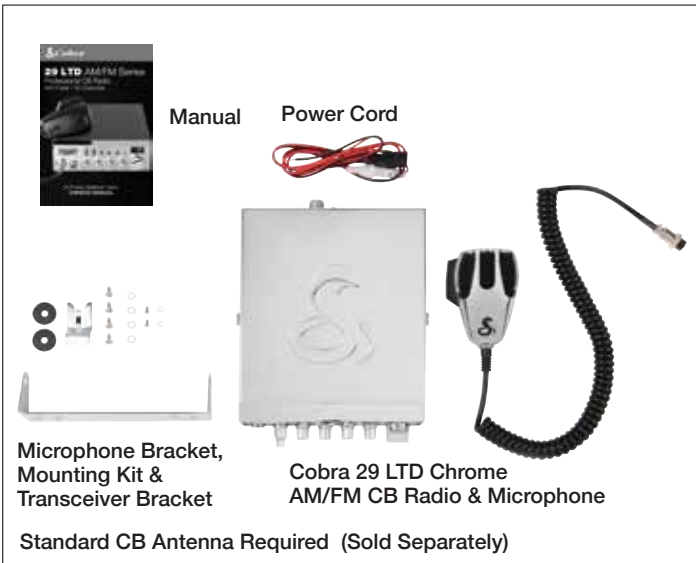

## CLASSIC CHROME EDITION

The 29 LTD Chrome combines the performance, reliability and durability from the original 29 LTD Classic and brings a bold design to Cobra Professional CB radios for drivers to outfit their trucks.

## COBRA CB INNOVATION

Cobra led the charge in the FCC's 2021 decision to add dual-mode AM/FM for use in CB radios in the United States. Now with FM capabilities, our CB radios will produce better sound quality and you won't need to replace your existing antenna. In addition, our new AM/FM CB radios are backwards compatible to be able to communicate with older AM-only CB radios.

## 29 LTD CHROME TOP FEATURES

- Dual-Mode AM/FM
- Chrome Cabinet and Microphone
- 40 CB Channels/4 Watts Power
- Instant Channel 9 for Emergencies
- Blue LED Channel Indicator
- Talkback Feature
- Dynamike Microphone Level Control
- Switchable Noise Blanker and Limiter
- SWR Calibration Control
- Multi-Function Meter and Antenna Warning Indicator
- PA Capability
- Easy-to-Use Controls

### What's Included:

Unit Dimensions:	2.25" H x 7.25" W x 9.25" D (57.1mm x 184.1mm x 234.9mm)
Individual Box Dimensions:	13.25" H x 12" W x 3" D (336.5mm x 304.8mm x 76.2mm)
Individual Box Weight:	5.40 lbs. (2.45kg.)
Model Name:	29 LTD Chrome
Model Number:	CCBP25LTCH
Master Pack Qty:	6
Master Pack Dimensions:	12.75"H x 19.25"W x 13.75"D (323.8mm x 488.9mm x 349.2mm)
Master Pack Weight:	33 lbs. (14.96kg)
UPC #:	0 28377 20310 7
Master Pack Barcode:	200 28377 20310 1
<b>MSRP:</b>	<b>\$169.95</b>