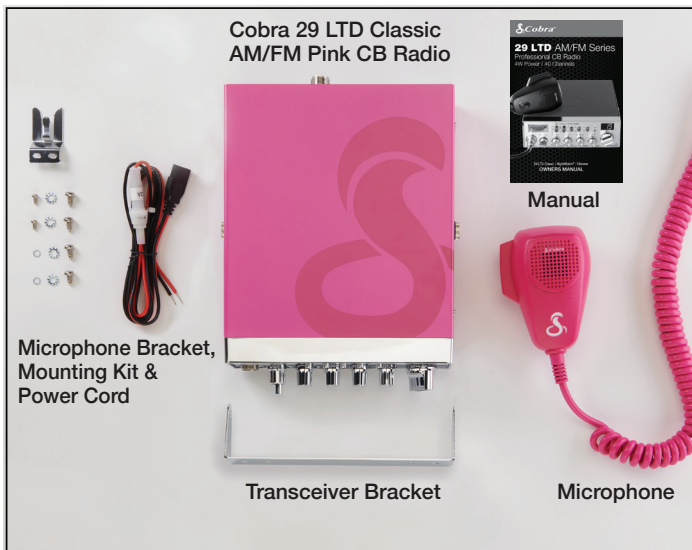

CLASSIC CB RADIO
with Pink Finish and AM/FM

DUAL-MODE
AM/FM

CB RADIO FOR A PURPOSE

The 29 LTD Classic Pink combines the performance, reliability, and durability from the original 29 LTD Classic and adds dual-mode AM/FM and pink finish to support breast cancer awareness. Cobra is a proud supporter of National Breast Cancer Foundation, Inc.[®]

Dual-Mode
AM/FM

Easy-to-Use
Controls

Instant
Channel 9

Adjustable
Receiver Sensitivity

SWR Antenna
Calibration

NATIONAL
BREAST CANCER
FOUNDATION, INC.[®]

COBRA CB INNOVATION

Cobra led the charge in the FCC's 2021 decision to add dual-mode AM/FM for use in CB radios in the United States. Now with FM capabilities, our CB radios will produce better sound quality and you won't need to replace your existing antenna. In addition, our new AM/FM CB radios are backwards compatible to be able to communicate with older AM-only CB radios.

29 LTD CLASSIC TOP FEATURES

- Limited Edition Pink Housing and Microphone
- Dual-Mode AM/FM
- 40 CB Channels/4 Watts Power
- Instant Channel 9 for Emergencies
- Dynamike Microphone Level Control
- Switchable Noise Blanker and Limiter
- SWR Calibration Control
- Multi-Function Meter and Antenna Warning Indicator
- PA Capability
- Easy-to-Use Controls

PROUD PARTNER OF NATIONAL BREAST CANCER FOUNDATION, INC.®

What's Included:

Standard CB Antenna Required (Sold Separately)

Unit Dimensions:	2.25" H x 7.25" W x 9.25" D (57.1mm x 184.1mm x 234.9mm)
Individual Box Dimensions:	13.25" H x 12" W x 3" D (336.5mm x 304.8mm x 76.2mm)
Individual Box Weight:	5.31 lbs. (2.41kg.)
Model Name:	29 LTD Classic Pink
Model Number:	CCBP29LTPK
Master Pack Qty:	6
Master Pack Dimensions:	12.75"H x 19.25"W x 13.75"D (323.8mm x 488.9mm x 349.2mm)
Master Pack Weight:	33 lbs (14.9kg)
UPC #:	0 28377 20313 8
Master Pack Barcode:	2 00 28377 20313 2