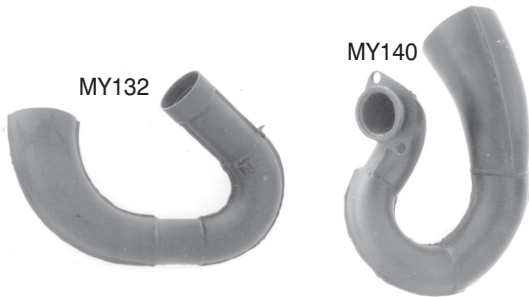

Please use part numbers when ordering and refer to index for model number.

MUSKET

MUFFLERS

WWW.MUSKET.CO.NZ

MUSKET YAMAHA

MY129

A

MY130

B

MY132

MY140

C

MY152

D

This model of Musket MY152 has been modified to suit IT175 G-H

MY153