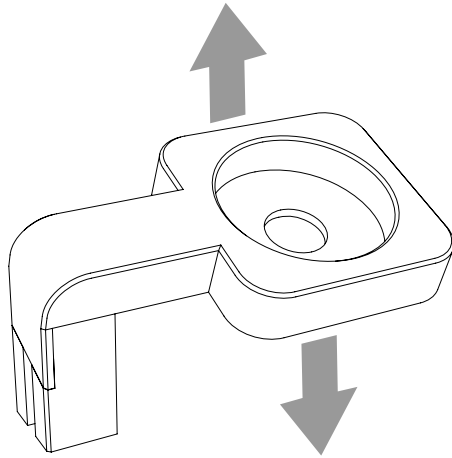

ASSEMBLY

1.