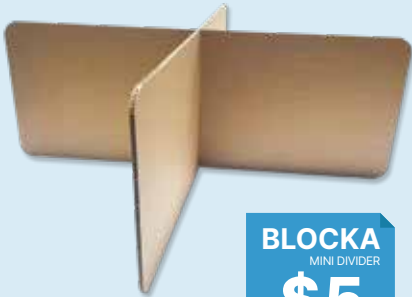

KID'S HEIGHT

EASY TO SET UP AND FLAT PACK!

ADULT'S HEIGHT

TABLE DIVIDERS (KID'S HEIGHT)

90cm L x 30cm H (Panel Size)
Cardboard Thickness : 0.7cm

BLOCKA
MINI DIVIDER
\$5
\$5.35 w/tax

BLOCKA
MINI DIVIDER (WHITE)
\$8
\$8.56 w/tax

BLOCKA
MINI DIVIDER (SPLASH)
\$15
\$16.05 w/tax

TABLE DIVIDERS (ADULT'S HEIGHT)

90cm L x 30cm H (Panel Size)
Cardboard Thickness : 0.7cm

BLOCKA
TABLE DIVIDER (KRAFT)
\$10
\$10.70 w/tax

Colour Choices

BLOCKA
TABLE DIVIDER (SPLASH)
\$25
\$26.75 w/tax