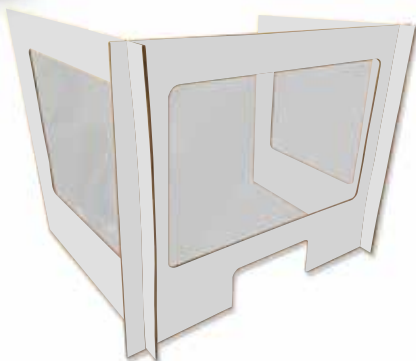

SHORT PARTITIONS - BUNDLE

120cm L x 60cm H
Cardboard thickness : 0.7cm

EACH BUNDLE INCLUDES
2 CORNER BOXES

All custom orders are welcomed!

An initiative by:

WWW.PAPERCARPENTER.COM

F&B SEAT DIVIDER

The seat dividers are an ideal solution for dine-in customers. Eat well, eat safe!

Shop our selection of partitions and portable dividers that can easily and quickly be added to any commercial area without incurring any costly construction.

COUNTER PARTITIONS

78cm L x 60cm H
Cardboard thickness : 0.7cm

BLOCKA
COUNTER (KRAFT)
\$15
\$16.05 w/tax

Colour Choices

BLOCKA
C COUNTER (KRAFT)
\$25
\$26.75 w/tax

Colour Choices

SPLASH PROOF COUNTER PARTITIONS

78cm L x 60cm H
Cardboard thickness : 0.7cm

THIS IS SPLASH PROOF!