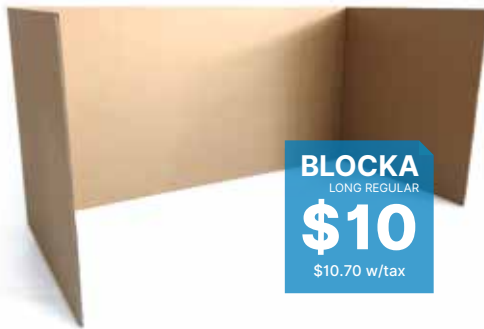

MODULAR CARDBOARD PARTITION

REGULAR

WITH CLEAR FILM

LONG PARTITIONS

240cm L x 60cm H (unfolded)
Cardboard thickness : 0.7cm

BLOCKA
LONG REGULAR
\$10
\$10.70 w/tax

Colour Choices

Colour Choices

BLOCKA
LONG CLEAR
\$18
\$19.26 w/tax

SHORT PARTITIONS

120cm L x 60cm H
Cardboard thickness : 0.7cm

BLOCKA
SHORT REGULAR
\$8
\$8.56 w/tax

Colour Choices

Colour Choices

BLOCKA
SHORT CLEAR
\$15
\$16.05 w/tax

HOLDUP CORNER BOXES

COMES IN A SET OF 4 BOXES

HOLDUP
CORNER BOX
\$6
\$6.42 w/tax

An initiative by:

All custom orders are welcomed!

WWW.PAPERCARPENTER.COM

MODULAR CARDBOARD PARTITION

LONG PARTITIONS - BUNDLE

240cm L x 60cm H (unfolded)
Cardboard thickness : 0.7cm

SHORT PARTITIONS - BUNDLE

120cm L x 60cm H
Cardboard thickness : 0.7cm

EACH BUNDLE INCLUDES
2 CORNER BOXES

All custom orders are welcomed!

An initiative by:

WWW.PAPERCARPENTER.COM

F&B SEAT DIVIDER

The seat dividers are an ideal solution for dine-in customers. Eat well, eat safe!