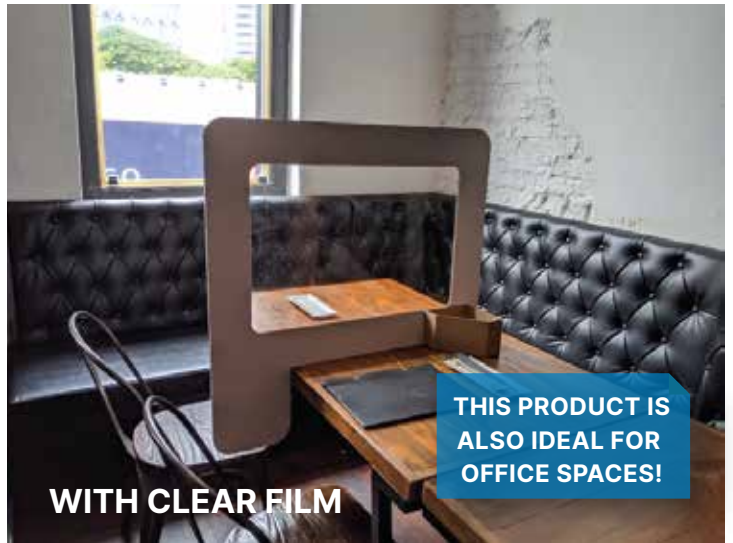

SHORT PARTITIONS - BUNDLE

120cm L x 60cm H
Cardboard thickness : 0.7cm

EACH BUNDLE INCLUDES
2 CORNER BOXES

All custom orders are welcomed!

An initiative by:

WWW.PAPERCARPENTER.COM

F&B SEAT DIVIDER

The seat dividers are an ideal solution for dine-in customers. Eat well, eat safe!