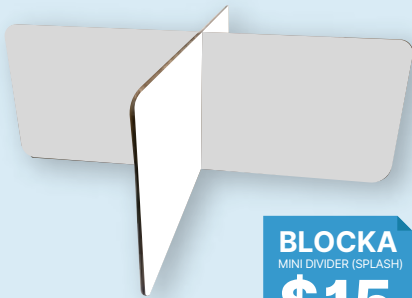

KID'S HEIGHT

EASY TO SET UP AND FLAT PACK!

ADULT'S HEIGHT

TABLE DIVIDERS (KID'S HEIGHT)

90cm L x 30cm H (Panel Size)
Cardboard Thickness : 0.7cm

BLOCKA
MINI DIVIDER
\$5
\$5.35 w/tax

BLOCKA
MINI DIVIDER (WHITE)
\$8
\$8.56 w/tax

BLOCKA
MINI DIVIDER (SPLASH)
\$15
\$16.05 w/tax

TABLE DIVIDERS (ADULT'S HEIGHT)

90cm L x 30cm H (Panel Size)
Cardboard Thickness : 0.7cm

BLOCKA
TABLE DIVIDER (KRAFT)
\$10
\$10.70 w/tax

Colour Choices

BLOCKA
TABLE DIVIDER (SPLASH)
\$25
\$26.75 w/tax