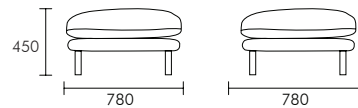

Please note all dimensions are approximate.