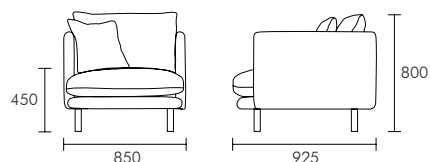

### Armchair Dimensions (mm)

Overall: 850 W x 925 D x 800 H

Arm Height: 680 H

Seat Height: 485 H

Seat Depth: 620 D

Leg Height: 180 H

Weight: 27kg

Boxed Dimensions:

### 2.5 Seater Dimensions (mm)

Overall: 1800 W x 925 D x 800 H

Arm Height: 680 H

Seat Height: 485 H

Seat Depth: 620 D

Leg Height: 180 H

Weight: 50 kg

Boxed Dimensions:

### 3.5 Seater Dimensions (mm)

Overall: 2400 W x 925 D x 800 H

Arm Height: 680 H

Seat Height: 485 H

Seat Depth: 620 D

Leg Height: 180 H

Weight: 65 kg

Boxed Dimensions:

### Ottoman Dimensions (mm)

Overall: 780 W x 780 D x 450 H

Arm Height: 680 H

Seat Height: 485 H

Seat Depth: 620 D

Leg Height: 180 H

Weight: 12 kg

Boxed Dimensions: