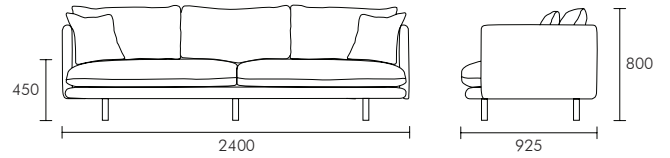

SARAH ELLISON.

ZEPHYR SOFA

3.5 Seater Dimensions (mm)

Overall: 2400 W x 925 D x 800 H

Arm Height: 680 H

Seat Height: 485 H

Seat Depth: 620 D

Leg Height: 180 H

Weight: 65 kg

Boxed Dimensions:

Carton 1: 2415 W x 910 D x 560 H

3.5 + Flip Chaise Dimensions (mm)

Overall: 2400 W x 1630 D x 800 H

Arm Height: 680 H

Seat Height: 485 H

Seat Depth: 620 D

Leg Height: 180 H

Weight: 77 kg

Boxed Dimensions:

Carton 1: 2450 W x 1000 D x 550 H