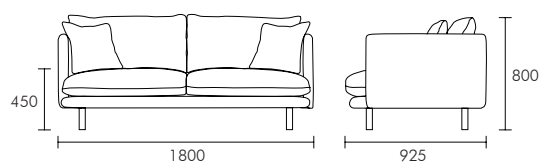

### Armchair Dimensions (mm)

Overall: 850 W x 925 D x 800 H

Arm Height: 680 H

Seat Height: 485 H

Seat Depth: 620 D

Leg Height: 180 H

Weight: 27kg

Boxed Dimensions:

### 2.5 Seater Dimensions (mm)

Overall: 1800 W x 925 D x 800 H

Arm Height: 680 H

Seat Height: 485 H

Seat Depth: 620 D

Leg Height: 180 H

Weight: 50 kg

Boxed Dimensions:

Carton 1: 1820 W x 910 D x 560 H

Please note all dimensions are approximate.

### 3.5 Seater Dimensions (mm)

Overall: 2400 W x 925 D x 800 H

Arm Height: 680 H

Seat Height: 485 H

Seat Depth: 620 D

Leg Height: 180 H

Weight: 65 kg

Boxed Dimensions: