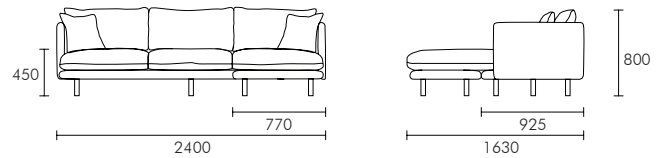

### Armchair Dimensions (mm)

Overall: 850 W x 925 D x 800 H

Arm Height: 680 H

Seat Height: 485 H

Seat Depth: 620 D

Leg Height: 180 H

Weight: 27kg

Boxed Dimensions:

### 3.5 Seater Dimensions (mm)

Overall: 2400 W x 925 D x 800 H

Arm Height: 680 H

Seat Height: 485 H

Seat Depth: 620 D

Leg Height: 180 H

Weight: 65 kg

Boxed Dimensions:

### 3.5 + Flip Chaise Dimensions (mm)

Overall: 2400 W x 1630 D x 800 H

Arm Height: 680 H

Seat Height: 485 H

Seat Depth: 620 D

Leg Height: 180 H

Weight: 77 kg

Boxed Dimensions:

### Ottoman Dimensions (mm)

Overall: 780 W x 780 D x 450 H

Arm Height: 680 H

Seat Height: 485 H

Seat Depth: 620 D

Leg Height: 180 H

Weight: 12 kg

Boxed Dimensions: