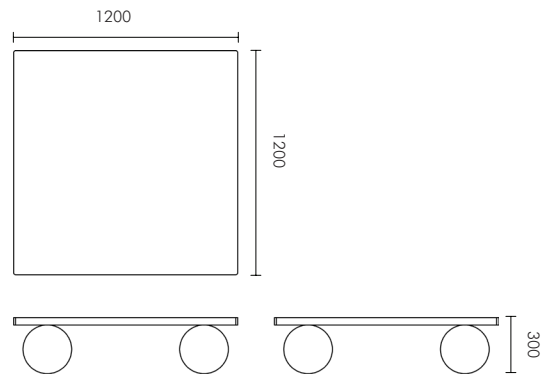

Construction

Solid and Veneer Walnut or Oak on Engineered wood substrate.

Dimensions (mm)

Overall: 1200 W x 1200 D x 300 H

Weight: 70 kg

Boxed Dimensions:

Carton 1: 1315 W x 1315 D x 155 H

Carton 2: 630 W x 630 D x 330 H

Please note all dimensions are approximate.