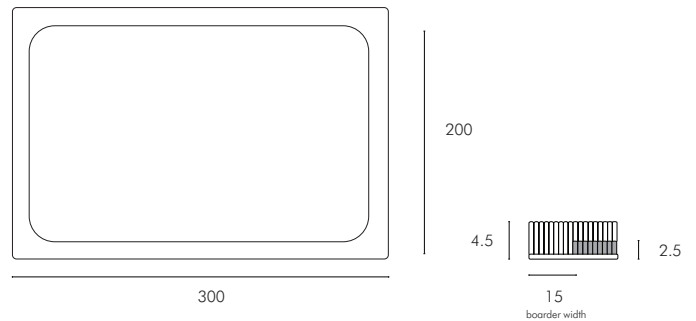

Construction

Hand Knotted in India

Sizing

Due to our rugs being a handmade product, a 3% size variation is possible. Variations in pile height and total thickness of 1-3 mm are considered acceptable.

GoodWeave Certified

The GoodWeave label is the best assurance rug products are made without child, forced or bonded labor.

200x300cm Dimensions W x D x H (cm)

Overall: 200 x 300 x 4.5 cm
Weight: 74 kg

Number of Cartons : 1
Carton Content: Rolled Rug

Carton 1: 202 x 43 x 43cm | 74kg

Boarder Pile Height: 4.5cm
Internal Pile Height: 2.5cm
Boarder Width: 1.5cm

300x400cm Dimensions W x D x H (cm)

Overall: 300 x 400 x 4.5 cm
Weight: 132 kg

Number of Cartons : 1
Carton Content: Rolled Rug

Carton 1: 304 x 55 x 55cm | 132kg

Boarder Pile Height: 4.5cm
Internal Pile Height: 2.5cm
Boarder Width: 20cm

dimensions provided are approximate only and manufacturing tolerances apply.