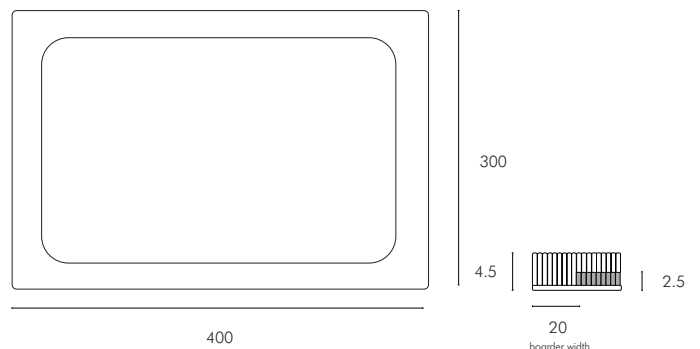

The GoodWeave label is the best assurance rug products are made without child, forced or bonded labor.

200x300cm Dimensions W x D x H (cm)

Overall: 200 x 300 x 4.5 cm
Weight: 74 kg

Number of Cartons : 1
Carton Content: Rolled Rug

Carton 1: 202 x 43 x 43cm | 74kg

Boarder Pile Height: 4.5cm
Internal Pile Height: 2.5cm
Boarder Width: 1.5cm

300x400cm Dimensions W x D x H (cm)

Overall: 300 x 400 x 4.5 cm
Weight: 132 kg

Number of Cartons : 1
Carton Content: Rolled Rug

Carton 1: 304 x 55 x 55cm | 132kg

Boarder Pile Height: 4.5cm
Internal Pile Height: 2.5cm
Boarder Width: 20cm

dimensions provided are approximate only and manufacturing tolerances apply.