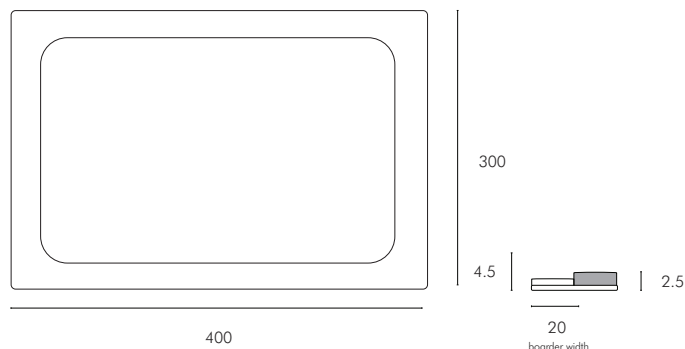

GoodWeave Certified

The GoodWeave label is the best assurance rug products are made without child, forced or bonded labor.

200x300cm Dimensions W x D x H (cm)

Overall: 200 x 300 x 1.5 cm
Weight: 29 kg

Number of Cartons : 1
Carton Content: Rolled Rug

Carton 1: 202 x 25 x 25cm | 32kg

300x400cm Dimensions W x D x H (cm)

Overall: 300 x 400 x 1.5 cm
Weight: 58 kg

Number of Cartons : 1
Carton Content: Rolled Rug

Carton 1: 304 x 32 x 32cm | 64kg

dimensions provided are approximate only and manufacturing tolerances apply.