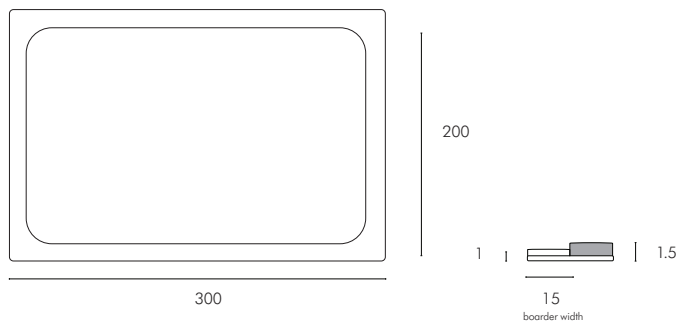

Construction

Hand Frame loomed Double Backed Construction

Sizing

Due to our rugs being a handmade product, a 3% size variation is possible. Variations in pile height and total thickness of 1-3 mm are considered acceptable.

GoodWeave Certified

The GoodWeave label is the best assurance rug products are made without child, forced or bonded labor.

200x300cm Dimensions W x D x H (cm)

Overall: 200 x 300 x 1.5 cm
Weight: 29 kg

Number of Cartons : 1
Carton Content: Rolled Rug

Carton 1: 202 x 25 x 25cm | 32kg

300x400cm Dimensions W x D x H (cm)

Overall: 300 x 400 x 1.5 cm
Weight: 58 kg

Number of Cartons : 1
Carton Content: Rolled Rug

Carton 1: 304 x 32 x 32cm | 64kg

dimensions provided are approximate only and manufacturing tolerances apply.