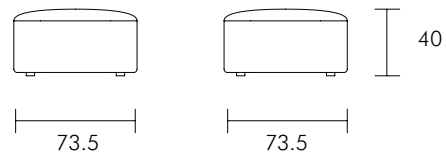

### 2 Seat Dimensions W x D x H (cm)

Overall: 207 x 103.5 x 73.5  
Arm Height: 58 cm  
Seat Height: 41 cm  
Seat Depth: 65 cm  
Leg Height: 3 cm  
Weight: 45 kg

Number of Cartons : 2  
Carton Content: LAF, RAF

### 3 Seat Dimensions W x D x H (cm)

Overall: 281 x 103.5 x 73.5 cm  
Arm Height: 58 cm  
Seat Height: 41 cm  
Seat Depth: 65 cm  
Leg Height: 3 cm  
Weight: 60.5 kg

Number of Cartons : 3  
Carton Content: LAF, RAF, A/L

### Armless Dimensions W x D x H (cm)

Overall: 73.5 x 103.5 x 73.5 cm

Seat Height: 41 cm

Seat Depth: 65 cm

Leg Height: 3 cm

Weight: 15.5 kg

Number of Cartons : 1

Boxed Dimensions:

### Ottoman Dimensions W x D x H (cm)

Overall: 73.5 x 73.5 x 40cm

Leg Height: 3 cm

Weight: 8.5 kg

Number of Cartons : 1

Boxed Dimensions:

Carton : 76 x 76 x 45cm | 13kg

Please note all dimensions are approximate.