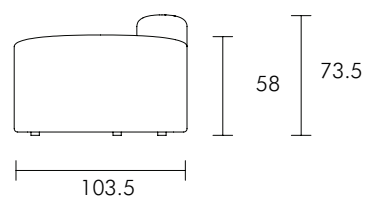

### 2 Seat Dimensions W x D x H (cm)

Overall: 207 x 103.5 x 73.5  
Arm Height: 58 cm  
Seat Height: 41 cm  
Seat Depth: 65 cm  
Leg Height: 3 cm  
Weight: 45 kg

Number of Cartons : 2  
Carton Content: LAF, RAF

### 3 Seat Dimensions W x D x H (cm)

Overall: 281 x 103.5 x 73.5 cm  
Arm Height: 58 cm  
Seat Height: 41 cm  
Seat Depth: 65 cm  
Leg Height: 3 cm  
Weight: 60.5 kg

Number of Cartons : 3  
Carton Content: LAF, RAF, A/L

Please note all dimensions are approximate.

### Ottoman Dimensions W x D x H (cm)

Overall: 73.5 x 73.5 x 40cm

Leg Height: 3 cm

Weight: 8.5 kg

Number of Cartons : 1

Boxed Dimensions:

Carton : 76 x 76 x 45cm | 13kg

Please note all dimensions are approximate.