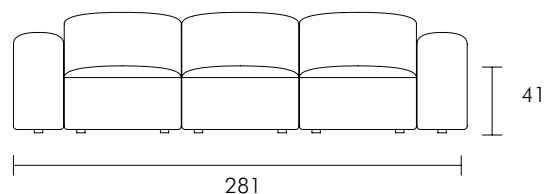

### 2 Seat Dimensions W x D x H (cm)

Overall: 207 x 103.5 x 73.5  
Arm Height: 58 cm  
Seat Height: 41 cm  
Seat Depth: 65 cm  
Leg Height: 3 cm  
Weight: 45 kg

Number of Cartons : 2  
Carton Content: LAF, RAF

### 3 Seat Dimensions W x D x H (cm)

Overall: 281 x 103.5 x 73.5 cm  
Arm Height: 58 cm  
Seat Height: 41 cm  
Seat Depth: 65 cm  
Leg Height: 3 cm  
Weight: 60.5 kg

Number of Cartons : 3  
Carton Content: LAF, RAF, A/L