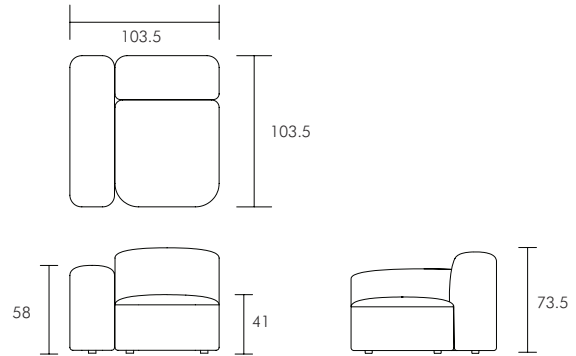

### 2 Seat Dimensions W x D x H (cm)

Overall: 207 x 103.5 x 73.5  
Arm Height: 58 cm  
Seat Height: 41 cm  
Seat Depth: 65 cm  
Leg Height: 3 cm  
Weight: 45 kg

Number of Cartons : 2  
Carton Content: LAF, RAF

### 3 Seat Dimensions W x D x H (cm)

Overall: 281 x 103.5 x 73.5 cm  
Arm Height: 58 cm  
Seat Height: 41 cm  
Seat Depth: 65 cm  
Leg Height: 3 cm  
Weight: 60.5 kg

Number of Cartons : 3  
Carton Content: LAF, RAF, A/L

### LAF & RAF Dimensions W x D x H (cm)

Overall: 103.5 x 103.5 x 73.5 cm

Arm Height: 58 cm

Seat Height: 41 cm

Seat Depth: 65 cm

Leg Height: 3 cm

Weight: 22.5 kg

Number of Cartons : 1 each

### Armless Dimensions W x D x H (cm)

Overall: 73.5 x 103.5 x 73.5 cm

Seat Height: 41 cm

Seat Depth: 65 cm

Leg Height: 3 cm

Weight: 15.5 kg

Number of Cartons : 1

Boxed Dimensions: