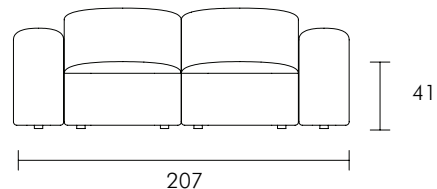

### 2 Seat Dimensions W x D x H (cm)

Overall: 207 x 103.5 x 73.5  
Arm Height: 58 cm  
Seat Height: 41 cm  
Seat Depth: 65 cm  
Leg Height: 3 cm  
Weight: 45 kg

Number of Cartons : 2  
Carton Content: LAF, RAF

### 3 Seat Dimensions W x D x H (cm)

Overall: 281 x 103.5 x 73.5 cm  
Arm Height: 58 cm  
Seat Height: 41 cm  
Seat Depth: 65 cm  
Leg Height: 3 cm  
Weight: 60.5 kg

Number of Cartons : 3  
Carton Content: LAF, RAF, A/L

### Armless Dimensions W x D x H (cm)

Overall: 73.5 x 103.5 x 73.5 cm

Seat Height: 41 cm

Seat Depth: 65 cm

Leg Height: 3 cm

Weight: 15.5 kg

Number of Cartons : 1

Boxed Dimensions:

### Ottoman Dimensions W x D x H (cm)

Overall: 73.5 x 73.5 x 40cm

Leg Height: 3 cm

Weight: 8.5 kg

Number of Cartons : 1

Boxed Dimensions:

Carton : 76 x 76 x 45cm | 13kg

Please note all dimensions are approximate.