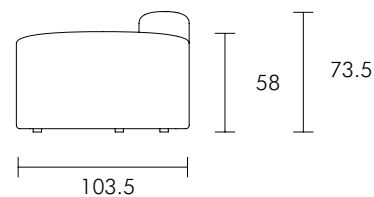

### 2 Seat Dimensions W x D x H (cm)

Overall: 207 x 103.5 x 73.5  
Arm Height: 58 cm  
Seat Height: 41 cm  
Seat Depth: 65 cm  
Leg Height: 3 cm  
Weight: 45 kg

Number of Cartons : 2  
Carton Content: LAF, RAF

### 3 Seat Dimensions W x D x H (cm)

Overall: 281 x 103.5 x 73.5 cm  
Arm Height: 58 cm  
Seat Height: 41 cm  
Seat Depth: 65 cm  
Leg Height: 3 cm  
Weight: 60.5 kg

Number of Cartons : 3  
Carton Content: LAF, RAF, A/L

### Ottoman Dimensions W x D x H (cm)

Overall: 73.5 x 73.5 x 40cm

Leg Height: 3 cm

Weight: 8.5 kg

Number of Cartons : 1

Boxed Dimensions:

Carton : 76 x 76 x 45cm | 13kg

Please note all dimensions are approximate.