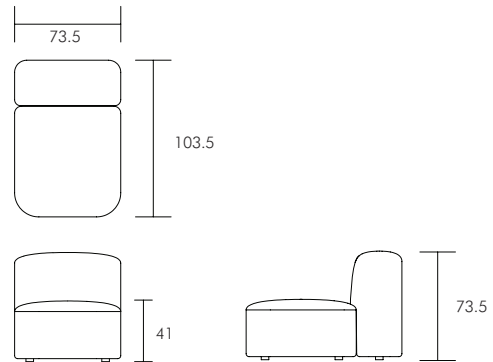

### LAF & RAF Dimensions W x D x H (cm)

Overall: 103.5 x 103.5 x 73.5 cm

Arm Height: 58 cm

Seat Height: 41 cm

Seat Depth: 65 cm

Leg Height: 3 cm

Weight: 22.5 kg

Number of Cartons : 1 each

### Armless Dimensions W x D x H (cm)

Overall: 73.5 x 103.5 x 73.5 cm

Seat Height: 41 cm

Seat Depth: 65 cm

Leg Height: 3 cm

Weight: 15.5 kg

Number of Cartons : 1

Boxed Dimensions:

Carton : 75.6 x 105.4 x 77.5cm | 24kg

### Ottoman Dimensions W x D x H (cm)

Overall: 73.5 x 73.5 x 40cm

Leg Height: 3 cm

Weight: 8.5 kg

Number of Cartons : 1

Boxed Dimensions:

Carton : 76 x 76 x 45cm | 13kg

Please note all dimensions are approximate.