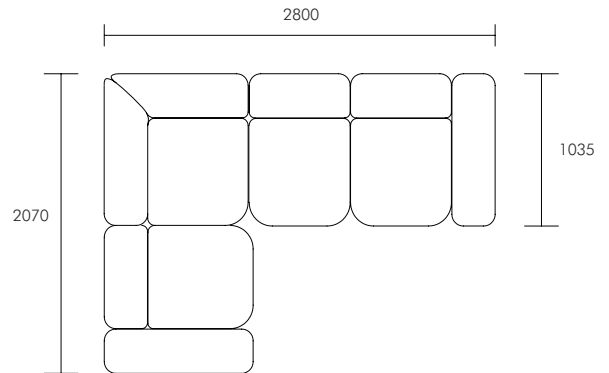

SARAH ELLISON.

MUSE MODULAR SOFA

4 Piece Modular Dimensions (mm)

Overall: 2800 W x 2070 D x 735 H

LAF + CNR + A/L + RAF