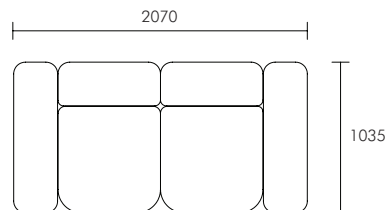

### 2 Seater Dimensions (mm)

Overall: 2070 W x 1035 D x 735 H

Seat width: 1470

LAF + RAF

### 3 Seater Dimensions (mm)

Overall: 2800 W x 1035 D x 735 H

Seat width: 2205

LAF + A/L + RAF

### 4 Seater Dimensions (mm)

Overall: 3530 W x 1035 D x 735 H

Seat width: 2940

LAF + A/L + A/L + RAF

Please note all dimensions are approximate.