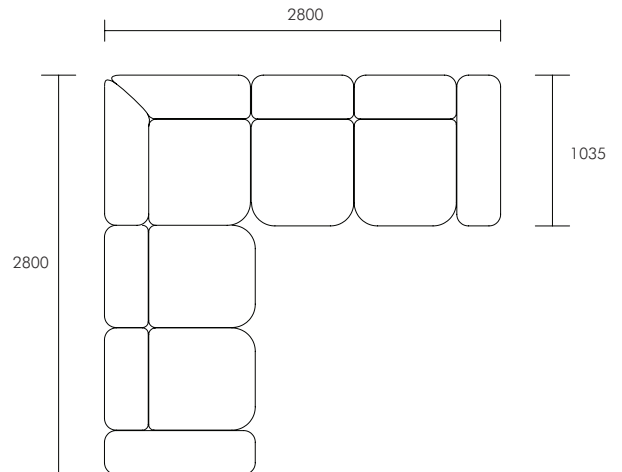

5 Piece Modular Dimensions (mm)

Overall: 2800 W x 2800 D x 735 H

LAF + A/L + CNR + A/L + RAF

Left Arm Facing Module (LAF) Dimensions (mm)

Overall: 1035 W x 1035 D x 735 H

Seat Width: 735

Seat Height: 410

Arm Height: 580

Weight: 25.5 kg

Boxed Dimensions:

Carton 1: 1050 W x 1050 D x 750 H