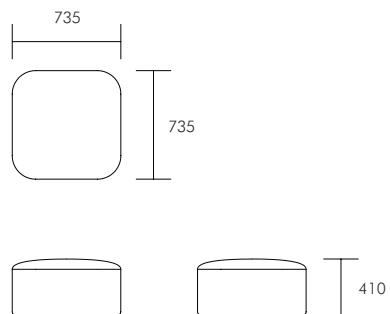

### Right Arm Facing Module (RAF) Dimensions (mm)

Overall: 1035 W x 1035 D x 735 H

Seat Width: 735

Seat Height: 410

Arm Height: 580

Weight: 25.5 kg

Boxed Dimensions:

Carton 1: 1050 W x 1050 D x 750 H

### Armless Module (A/L) Dimensions (mm)

Overall: 735 W x 1035 D x 735 H

Seat Width: 735

Seat Height: 410

Weight: 17.5 kg

Boxed Dimensions:

Carton 1: 750 W x 1050 D x 750 H

### Corner Module (CNR) Dimensions (mm)

Overall: 1035 W x 1035 D x 735 H

Seat Width: 735

Seat Height: 410

Weight: 27 kg

Boxed Dimensions:

Carton 1: 1050 W x 1050 D x 750 H

### Ottoman (OTM) Dimensions (mm)

Overall: 735 W x 735 D x 410 H

Weight: 10 kg

Boxed Dimensions:

Carton 1: 760 W x 760 D x 440 H

Please note all dimensions are approximate.