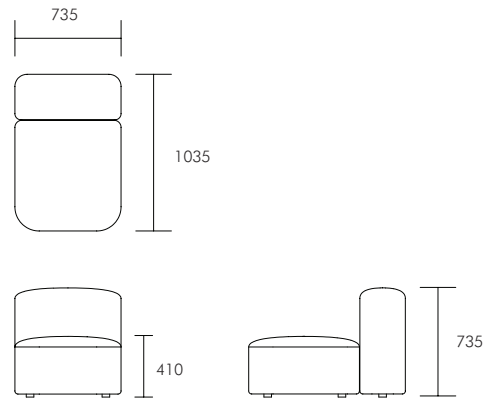

### 4 Seater Dimensions (mm)

Overall: 3530 W x 1035 D x 735 H

Seat width: 2940

LAF + A/L + A/L + RAF

Please note all dimensions are approximate.

### Right Arm Facing Module (RAF) Dimensions (mm)

Overall: 1035 W x 1035 D x 735 H

Seat Width: 735

Seat Height: 410

Arm Height: 580

Weight: 25.5 kg

Boxed Dimensions:

Carton 1: 1050 W x 1050 D x 750 H

### Armless Module (A/L) Dimensions (mm)

Overall: 735 W x 1035 D x 735 H

Seat Width: 735

Seat Height: 410

Weight: 17.5 kg

Boxed Dimensions:

Carton 1: 750 W x 1050 D x 750 H

### Corner Module (CNR) Dimensions (mm)

Overall: 1035 W x 1035 D x 735 H

Seat Width: 735

Seat Height: 410

Weight: 27 kg

Boxed Dimensions:

Carton 1: 1050 W x 1050 D x 750 H