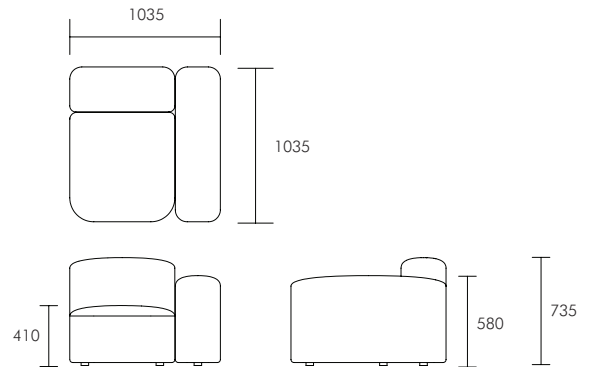

### 4 Seater Dimensions (mm)

Overall: 3530 W x 1035 D x 735 H

Seat width: 2940

LAF + A/L + A/L + RAF

Please note all dimensions are approximate.

### Right Arm Facing Module (RAF) Dimensions (mm)

Overall: 1035 W x 1035 D x 735 H

Seat Width: 735

Seat Height: 410

Arm Height: 580

Weight: 25.5 kg

Boxed Dimensions:

Carton 1: 1050 W x 1050 D x 750 H

### Armless Module (A/L) Dimensions (mm)

Overall: 735 W x 1035 D x 735 H

Seat Width: 735

Seat Height: 410

Weight: 17.5 kg

Boxed Dimensions:

Carton 1: 750 W x 1050 D x 750 H

### Corner Module (CNR) Dimensions (mm)

Overall: 1035 W x 1035 D x 735 H

Seat Width: 735

Seat Height: 410

Weight: 27 kg

Boxed Dimensions:

Carton 1: 1050 W x 1050 D x 750 H