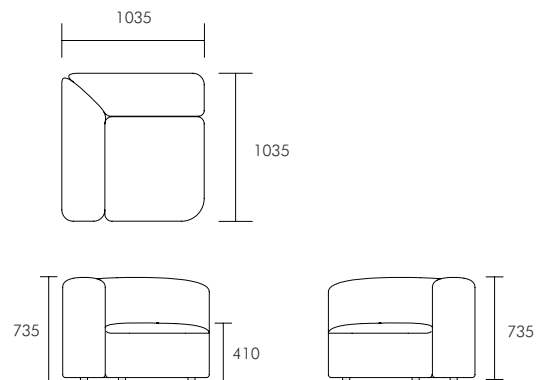

### Right Arm Facing Module (RAF) Dimensions (mm)

Overall: 1035 W x 1035 D x 735 H

Seat Width: 735

Seat Height: 410

Arm Height: 580

Weight: 25.5 kg

Boxed Dimensions:

Carton 1: 1050 W x 1050 D x 750 H

### Armless Module (A/L) Dimensions (mm)

Overall: 735 W x 1035 D x 735 H

Seat Width: 735

Seat Height: 410

Weight: 17.5 kg

Boxed Dimensions:

Carton 1: 750 W x 1050 D x 750 H

### Corner Module (CNR) Dimensions (mm)

Overall: 1035 W x 1035 D x 735 H

Seat Width: 735

Seat Height: 410

Weight: 27 kg

Boxed Dimensions:

Carton 1: 1050 W x 1050 D x 750 H

### Ottoman (OTM) Dimensions (mm)

Overall: 735 W x 735 D x 410 H

Weight: 10 kg

Boxed Dimensions:

Carton 1: 760 W x 760 D x 440 H

Please note all dimensions are approximate.