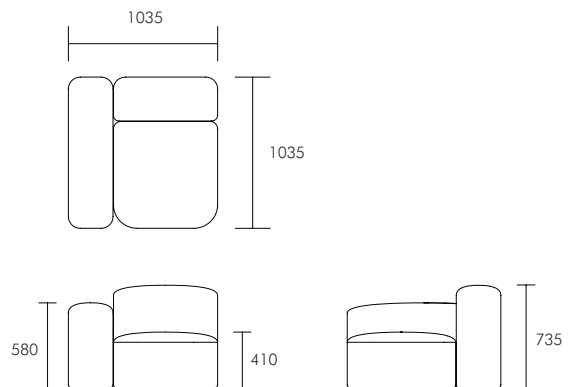

### 4 Seater Dimensions (mm)

Overall: 3530 W x 1035 D x 735 H

Seat width: 2940

LAF + A/L + A/L + RAF

Please note all dimensions are approximate.

### 5 Piece Modular Dimensions (mm)

Overall: 2800 W x 2800 D x 735 H

LAF + A/L + CNR + A/L + RAF

### Left Arm Facing Module (LAF) Dimensions (mm)

Overall: 1035 W x 1035 D x 735 H

Seat Width: 735

Seat Height: 410

Arm Height: 580

Weight: 25.5 kg

Boxed Dimensions:

Carton 1: 1050 W x 1050 D x 750 H

Please note all dimensions are approximate.