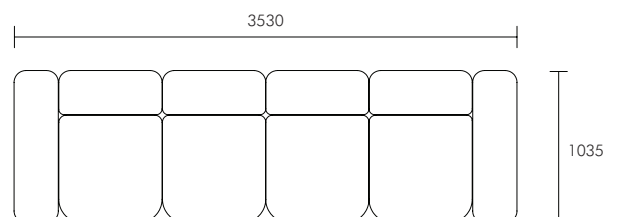

### 2 Seater Dimensions (mm)

Overall: 2070 W x 1035 D x 735 H

Seat width: 1470

LAF + RAF

### 3 Seater Dimensions (mm)

Overall: 2800 W x 1035 D x 735 H

Seat width: 2205

LAF + A/L + RAF

### 4 Seater Dimensions (mm)

Overall: 3530 W x 1035 D x 735 H

Seat width: 2940

LAF + A/L + A/L + RAF

Please note all dimensions are approximate.