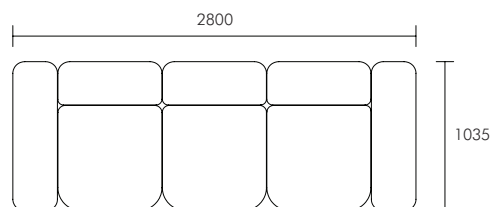

### 2 Seater Dimensions (mm)

Overall: 2070 W x 1035 D x 735 H

Seat width: 1470

LAF + RAF

### 3 Seater Dimensions (mm)

Overall: 2800 W x 1035 D x 735 H

Seat width: 2205

LAF + A/L + RAF

### 4 Seater Dimensions (mm)

Overall: 3530 W x 1035 D x 735 H

Seat width: 2940

LAF + A/L + A/L + RAF

Please note all dimensions are approximate.

### Corner Module (CNR) Dimensions (mm)

Overall: 1035 W x 1035 D x 735 H

Seat Width: 735

Seat Height: 410

Weight: 27 kg

Boxed Dimensions:

Carton 1: 1050 W x 1050 D x 750 H