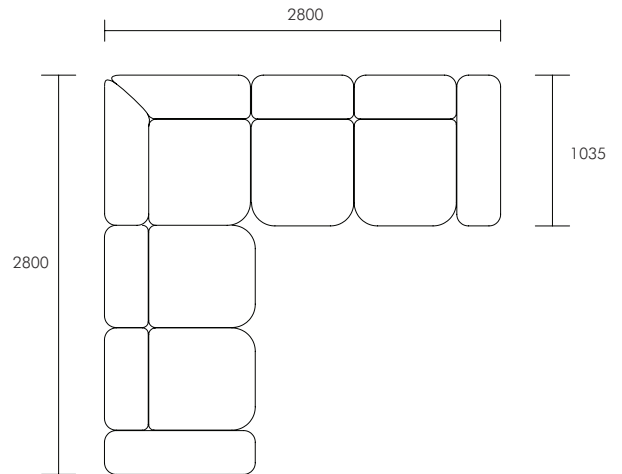

5 Piece Modular Dimensions (mm)

Overall: 2800 W x 2800 D x 735 H

LAF + A/L + CNR + A/L + RAF

Left Arm Facing Module (LAF) Dimensions (mm)

Overall: 1035 W x 1035 D x 735 H

Seat Height: 410

Arm Height: 580

Weight: 25.5 kg

Boxed Dimensions:

Carton 1: 1050 W x 1050 D x 750 H