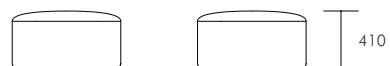

Ottoman (OTM) Dimensions (mm)

Overall: 735 W x 735 D x 410 H

Weight: 10 kg

Boxed Dimensions:

Carton 1: 760 W x 760 D x 440 H

Please note all dimensions are approximate.