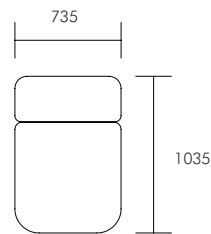

### Right Arm Facing Module (RAF) Dimensions (mm)

Overall: 1035 W x 1035 D x 735 H

Seat Height: 410

Arm Height: 580

Weight: 25.5 kg

Boxed Dimensions:

Carton 1: 1050 W x 1050 D x 750 H

### Armless Module (A/L) Dimensions (mm)

Overall: 735 W x 1035 D x 735 H

Seat Height: 410

Weight: 17.5 kg

Boxed Dimensions:

Carton 1: 750 W x 1050 D x 750 H

### Corner Module (CNR) Dimensions (mm)

Overall: 1035 W x 1035 D x 735 H

Seat Height: 410

Weight: 27 kg

Boxed Dimensions:

Carton 1: 1050 W x 1050 D x 750 H

### Ottoman (OTM) Dimensions (mm)

Overall: 735 W x 735 D x 410 H

Weight: 10 kg

Boxed Dimensions:

Carton 1: 760 W x 760 D x 440 H

Please note all dimensions are approximate.