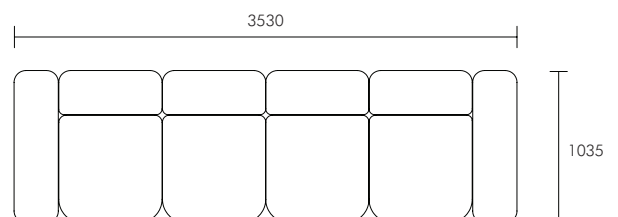

### 2 Seater Dimensions (mm)

Overall: 2070 W x 1035 D x 735 H

LAF + RAF

### 3 Seater Dimensions (mm)

Overall: 2800 W x 1035 D x 735 H

LAF + A/L + RAF

### 4 Seater Dimensions (mm)

Overall: 3530 W x 1035 D x 735 H

LAF + A/L + A/L + RAF

Please note all dimensions are approximate.