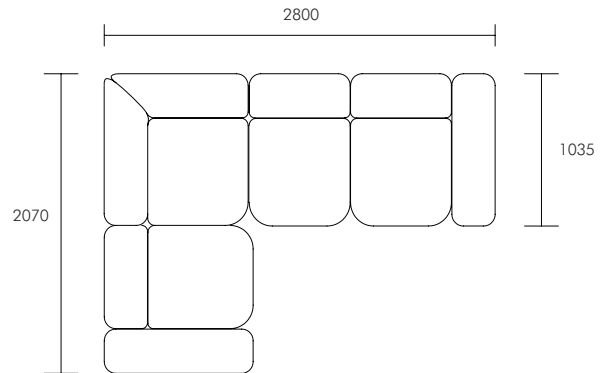

SARAH ELLISON.

MUSE MODULAR SOFA

4 Piece Modular Dimensions (mm)

Overall: 2800 W x 2070 D x 735 H

LAF + CNR + A/L + RAF