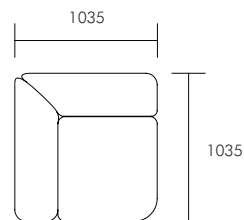

### Right Arm Facing Module (RAF) Dimensions (mm)

Overall: 1035 W x 1035 D x 735 H

Seat Height: 410

Arm Height: 580

Weight: 25.5 kg

Boxed Dimensions:

Carton 1: 1050 W x 1050 D x 750 H

### Armless Module (A/L) Dimensions (mm)

Overall: 735 W x 1035 D x 735 H

Seat Height: 410

Weight: 17.5 kg

Boxed Dimensions:

Carton 1: 750 W x 1050 D x 750 H

### Corner Module (CNR) Dimensions (mm)

Overall: 1035 W x 1035 D x 735 H

Seat Height: 410

Weight: 27 kg

Boxed Dimensions:

Carton 1: 1050 W x 1050 D x 750 H

### Ottoman (OTM) Dimensions (mm)

Overall: 735 W x 735 D x 410 H

Weight: 10 kg

Boxed Dimensions:

Carton 1: 760 W x 760 D x 440 H

Please note all dimensions are approximate.