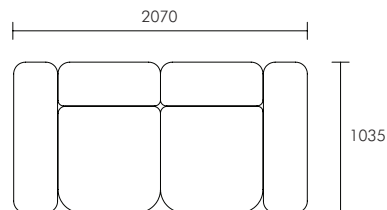

### 2 Seater Dimensions (mm)

Overall: 2070 W x 1035 D x 735 H

LAF + RAF

### 3 Seater Dimensions (mm)

Overall: 2800 W x 1035 D x 735 H

LAF + A/L + RAF

### 4 Seater Dimensions (mm)

Overall: 3530 W x 1035 D x 735 H

LAF + A/L + A/L + RAF

Please note all dimensions are approximate.

### Corner Module (CNR) Dimensions (mm)

Overall: 1035 W x 1035 D x 735 H

Seat Height: 410

Weight: 27 kg

Boxed Dimensions:

Carton 1: 1050 W x 1050 D x 750 H