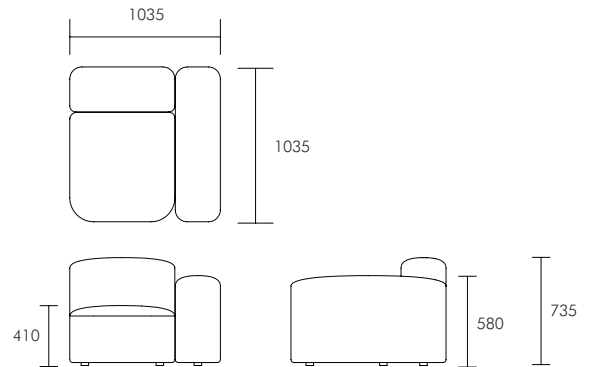

### 4 Seater Dimensions (mm)

Overall: 3530 W x 1035 D x 735 H

LAF + A/L + A/L + RAF

Please note all dimensions are approximate.

### Right Arm Facing Module (RAF) Dimensions (mm)

Overall: 1035 W x 1035 D x 735 H

Seat Height: 410

Arm Height: 580

Weight: 25.5 kg

Boxed Dimensions:

Carton 1: 1050 W x 1050 D x 750 H

### Armless Module (A/L) Dimensions (mm)

Overall: 735 W x 1035 D x 735 H

Seat Height: 410

Weight: 17.5 kg

Boxed Dimensions:

Carton 1: 750 W x 1050 D x 750 H

### Corner Module (CNR) Dimensions (mm)

Overall: 1035 W x 1035 D x 735 H

Seat Height: 410

Weight: 27 kg

Boxed Dimensions:

Carton 1: 1050 W x 1050 D x 750 H