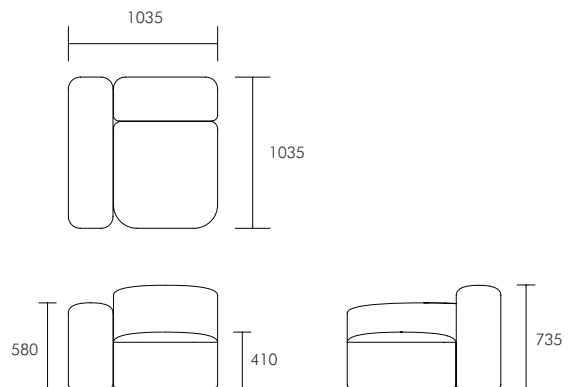

### 4 Seater Dimensions (mm)

Overall: 3530 W x 1035 D x 735 H

LAF + A/L + A/L + RAF

Please note all dimensions are approximate.

### 5 Piece Modular Dimensions (mm)

Overall: 2800 W x 2800 D x 735 H

LAF + A/L + CNR + A/L + RAF

### Left Arm Facing Module (LAF) Dimensions (mm)

Overall: 1035 W x 1035 D x 735 H

Seat Height: 410

Arm Height: 580

Weight: 25.5 kg

Boxed Dimensions:

Carton 1: 1050 W x 1050 D x 750 H

Please note all dimensions are approximate.

### Right Arm Facing Module (RAF) Dimensions (mm)

Overall: 1035 W x 1035 D x 735 H

Seat Height: 410

Arm Height: 580

Weight: 25.5 kg

Boxed Dimensions:

Carton 1: 1050 W x 1050 D x 750 H