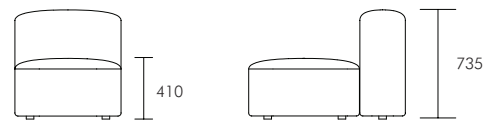

### 4 Seater Dimensions (mm)

Overall: 3530 W x 1035 D x 735 H

LAF + A/L + A/L + RAF

Please note all dimensions are approximate.

### Right Arm Facing Module (RAF) Dimensions (mm)

Overall: 1035 W x 1035 D x 735 H

Seat Height: 410

Arm Height: 580

Weight: 25.5 kg

Boxed Dimensions:

Carton 1: 1050 W x 1050 D x 750 H

### Armless Module (A/L) Dimensions (mm)

Overall: 735 W x 1035 D x 735 H

Seat Height: 410

Weight: 17.5 kg

Boxed Dimensions:

Carton 1: 750 W x 1050 D x 750 H

### Corner Module (CNR) Dimensions (mm)

Overall: 1035 W x 1035 D x 735 H

Seat Height: 410

Weight: 27 kg

Boxed Dimensions:

Carton 1: 1050 W x 1050 D x 750 H