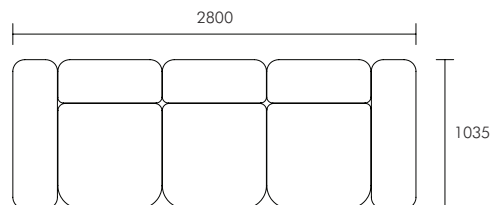

### 2 Seater Dimensions (mm)

Overall: 2070 W x 1035 D x 735 H

LAF + RAF

### 3 Seater Dimensions (mm)

Overall: 2800 W x 1035 D x 735 H

LAF + A/L + RAF

### 4 Seater Dimensions (mm)

Overall: 3530 W x 1035 D x 735 H

LAF + A/L + A/L + RAF

Please note all dimensions are approximate.

### Corner Module (CNR) Dimensions (mm)

Overall: 1035 W x 1035 D x 735 H

Seat Height: 410

Weight: 27 kg

Boxed Dimensions:

Carton 1: 1050 W x 1050 D x 750 H