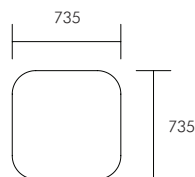

### Right Arm Facing Module (RAF) Dimensions (mm)

Overall: 1035 W x 1035 D x 735 H

Seat Height: 410

Arm Height: 580

Weight: 25.5 kg

Boxed Dimensions:

Carton 1: 1050 W x 1050 D x 750 H

### Armless Module (A/L) Dimensions (mm)

Overall: 735 W x 1035 D x 735 H

Seat Height: 410

Weight: 17.5 kg

Boxed Dimensions:

Carton 1: 750 W x 1050 D x 750 H

### Corner Module (CNR) Dimensions (mm)

Overall: 1035 W x 1035 D x 735 H

Seat Height: 410

Weight: 27 kg

Boxed Dimensions:

Carton 1: 1050 W x 1050 D x 750 H

### Ottoman (OTM) Dimensions (mm)

Overall: 735 W x 735 D x 410 H

Weight: 10 kg

Boxed Dimensions:

Carton 1: 760 W x 760 D x 440 H

Please note all dimensions are approximate.