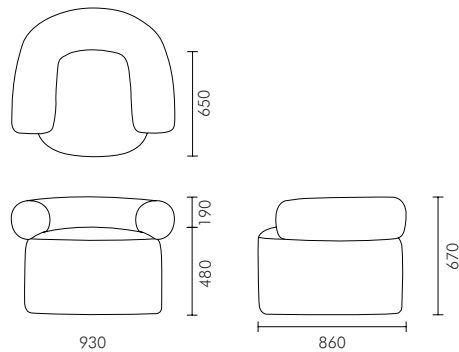

Seat Softness

Soft

Firm

Dimensions (mm)

Overall: 930 W x 860 D x 670 H

Arm Height: 670

Seat Height: 480

Seat Depth: 650

Weight: 24 kg

Boxed Dimensions:

Carton 1: 970 W x 900 D x 690 H

Please note all dimensions are approximate.