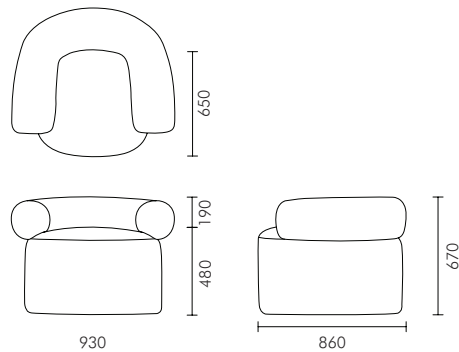

Seat Softness

Dimensions (mm)

Overall: 930 W x 860 D x 670 H

Arm Height: 670

Seat Height: 480

Seat Depth: 650

Weight: 24 kg

Boxed Dimensions:

Carton 1: 970 W x 900 D x 690 H

Please note all dimensions are approximate.