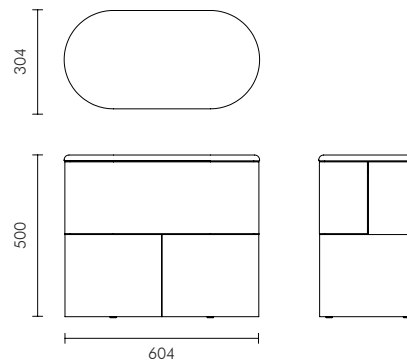

Construction

Honed Cosmos marble top. Painted finish to Oak veneer base.

Dimensions (mm)

Overall: 604W x 304D x 500H
Drawer Internal: 228W x 210D x 134H
Weight: 26 kg

Boxed Dimensions:
Carton 1: 685W x 360D x 560H

Please note all dimensions are approximate.