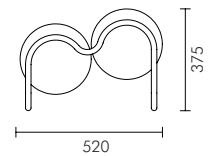

Construction

Stainless Steel frame with wrapped foam cushions.

Seat Softness

Dimensions (mm)

Overall: 645 W x 520 D x 375 H mm

Weight: 7.5 kg

Boxed Dimensions:

Carton 1: 660 W x 550 D x 410 H mm

Please note all dimensions are approximate.