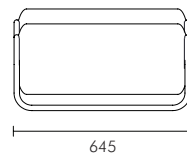

Construction

Stainless Steel frame with wrapped foam cushions.

Seat Softness

Dimensions (mm)

Overall: 645 W x 520 D x 375 H mm

Weight: 7.5 kg

Boxed Dimensions:

Carton 1: 660 W x 550 D x 410 H mm

Please note all dimensions are approximate.