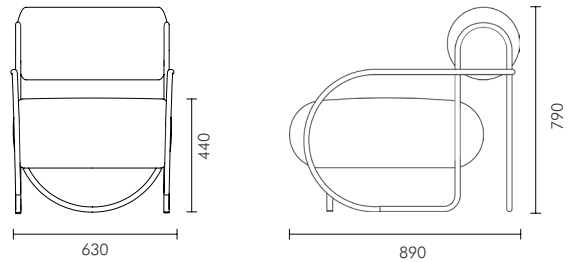

Construction

Stainless Steel frame with wrapped foam cushions.

Seat Softness

Dimensions (mm)

Overall: 630 W x 890 D x 790 H mm

Arm Height: 545 mm

Seat Height: 440 mm

Seat Depth: 585 mm

Weight: 14 kg

Boxed Dimensions:

Carton 1: 900 W x 650 D x 810 H mm

Please note all dimensions are approximate.