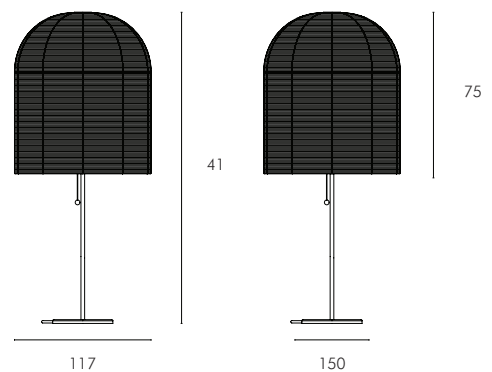

Rattan, Nickle

Table Lamp Dimensions W x D x H (cm)

Overall: 40 x 40 x 62 cm
Weight: 5 kg

Cord Length: 190 cm
Globes Required: E27 9W

Number of Cartons : 1
Carton Content: Complete Lamp

Carton 1: 44 x 44 x 65cm | 7kg

Floor Lamp Dimensions W x D x H (cm)

Overall: 53 x 53 x 160 cm
Weight: 9 kg

Cord Length: 190 cm
Globes Required: 2x E27 9W

Number of Cartons : 2
Carton Content: Shade, Lamp Base

Carton 1: 55 x 55 x 72cm | 2kg
Carton 2: 30 x 30 x 161cm | 7kg

dimensions provided are approximate only and manufacturing tolerances apply.