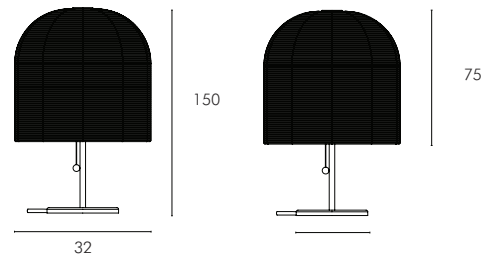

Rattan, Nickle

Table Lamp Dimensions W x D x H (cm)

Overall: 40 x 40 x 62 cm
Weight: 5 kg

Cord Length: 190 cm
Globes Required: E27 9W

Number of Cartons : 1
Carton Content: Complete Lamp

Carton 1: 44 x 44 x 65cm | 7kg

Floor Lamp Dimensions W x D x H (cm)

Overall: 53 x 53 x 160 cm
Weight: 9 kg

Cord Length: 190 cm
Globes Required: 2x E27 9W

Number of Cartons : 2
Carton Content: Shade, Lamp Base

Carton 1: 55 x 55 x 72cm | 2kg
Carton 2: 30 x 30 x 161cm | 7kg

dimensions provided are approximate only and manufacturing tolerances apply.