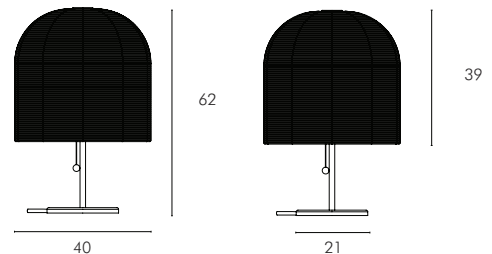

### Table Lamp Dimensions W x D x H (cm)

Overall: 40 x 40 x 62 cm  
Weight: 5 kg

Cord Length: 190 cm  
Globes Required: E27 9W

Number of Cartons : 1  
Carton Content: Complete Lamp

Carton 1: 44 x 44 x 65cm | 7kg

### Floor Lamp Dimensions W x D x H (cm)

Overall: 53 x 53 x 160 cm  
Weight: 9 kg

Cord Length: 190 cm  
Globes Required: 2x E27 9W

Number of Cartons : 2  
Carton Content: Shade, Lamp Base

Carton 1: 55 x 55 x 72cm | 2kg  
Carton 2: 30 x 30 x 161cm | 7kg