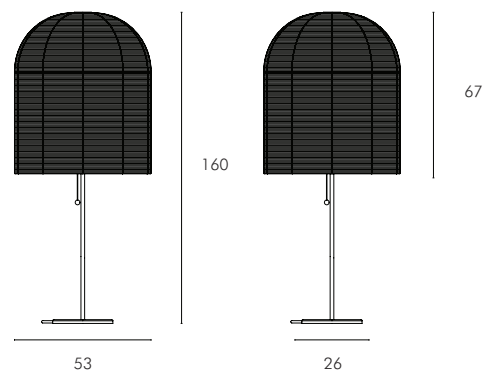

### Table Lamp Dimensions W x D x H (cm)

Overall: 40 x 40 x 62 cm  
Weight: 5 kg

Cord Length: 190 cm  
Globes Required: E27 9W

Number of Cartons : 1  
Carton Content: Complete Lamp

Carton 1: 44 x 44 x 65cm | 7kg

### Floor Lamp Dimensions W x D x H (cm)

Overall: 53 x 53 x 160 cm  
Weight: 9 kg

Cord Length: 190 cm  
Globes Required: 2x E27 9W

Number of Cartons : 2  
Carton Content: Shade, Lamp Base

Carton 1: 55 x 55 x 72cm | 2kg  
Carton 2: 30 x 30 x 161cm | 7kg