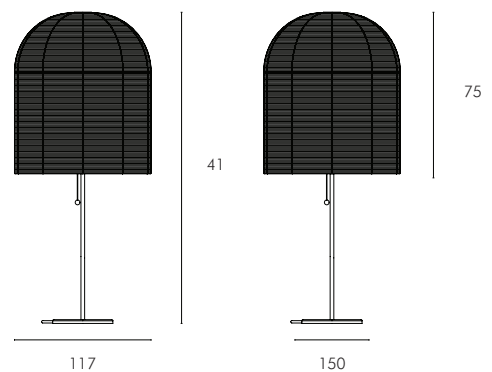

Rattan, Nickle

Table Lamp Dimensions W x D x H (cm)

Overall: 40 x 40 x 62 cm
Weight: 5 kg

Cord Length: 190 cm
Globes Required: E27 9W

Number of Cartons : 1
Carton Content: Complete Lamp

Carton 1: 44 x 44 x 65cm | 7kg

Floor Lamp Dimensions W x D x H (cm)

Overall: 53 x 53 x 160 cm
Weight: 9 kg

Cord Length: 190 cm
Globes Required: 2x E27 9W

Number of Cartons : 2
Carton Content: Shade, Lamp Base

Carton 1: 55 x 55 x 72cm | 2kg

dimensions provided are approximate only and manufacturing tolerances apply.