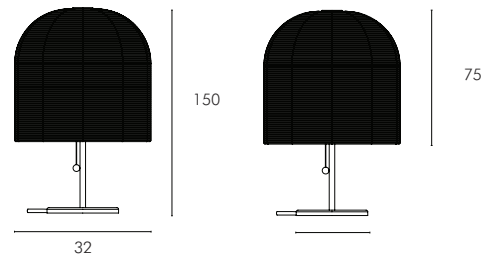

Rattan, Nickle

Table Lamp Dimensions W x D x H (cm)

Overall: 40 x 40 x 62 cm
Weight: 5 kg

Cord Length: 190 cm
Globes Required: E27 9W

Number of Cartons : 1
Carton Content: Complete Lamp

Carton 1: 44 x 44 x 65cm | 7kg

Floor Lamp Dimensions W x D x H (cm)

Overall: 53 x 53 x 160 cm
Weight: 9 kg

Cord Length: 190 cm
Globes Required: 2x E27 9W

Number of Cartons : 2
Carton Content: Shade, Lamp Base

Carton 1: 55 x 55 x 72cm | 2kg

dimensions provided are approximate only and manufacturing tolerances apply.