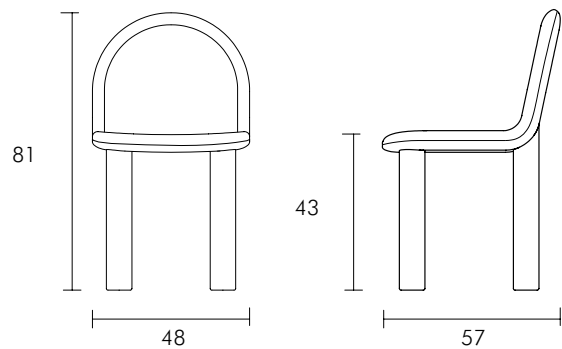

### Dimensions W x D x H (cm)

Overall: 48 x 57 x 81 cm

Seat Height: 46 cm

Seat Depth: 43 cm

Leg Height: 43 cm

Weight: 7 kg

Number of Cartons : 1

Boxed Dimensions

Carton 1: 54 x 67 x 107 cm | 18kg

Please note all dimensions are approximate.