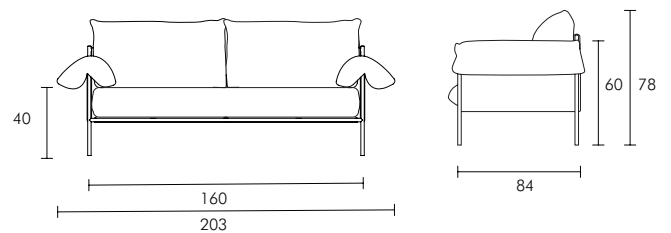

### Armchair Dimensions W x D x H (cm)

Overall: 125 x 84 x 78 cm  
Arm Height: 60 cm  
Seat Height: 40 cm  
Seat Depth: 72 cm  
Leg Height: 19.5 cm  
Weight: 15 kg

Number of Cartons : 1  
Boxed Dimensions :  
Carton 1: 87 x 86 x 72 cm | 28 kg

### 2 Seat Dimensions W x D x H (cm)

Overall: 203 x 84 x 78cm  
Arm Height: 60 cm  
Seat Height: 40 cm  
Seat Depth: 72 cm  
Leg Height: 19.5 cm  
Weight: 30 kg

Number of Cartons : 1  
Boxed Dimensions:  
Carton 1: 165 x 86 x 72 cm | 43 kg

Please note all dimensions are approximate.