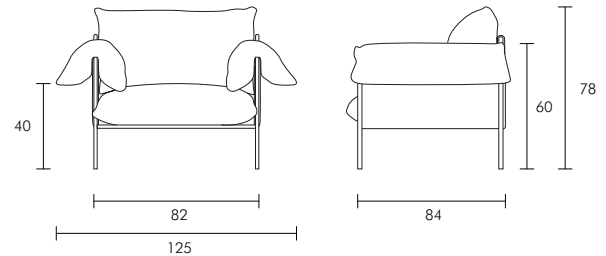

### Armchair Dimensions W x D x H (cm)

Overall: 125 x 84 x 78 cm  
Arm Height: 60 cm  
Seat Height: 40 cm  
Seat Depth: 72 cm  
Leg Height: 19.5 cm  
Weight: 15 kg

Number of Cartons : 1  
Boxed Dimensions :  
Carton 1: 87 x 86 x 72 cm | 28 kg

### 2 Seat Dimensions W x D x H (cm)

Overall: 203 x 84 x 78cm  
Arm Height: 60 cm  
Seat Height: 40 cm  
Seat Depth: 72 cm  
Leg Height: 19.5 cm  
Weight: 30 kg

Number of Cartons : 1  
Boxed Dimensions:  
Carton 1: 165 x 86 x 72 cm | 43 kg

Please note all dimensions are approximate.