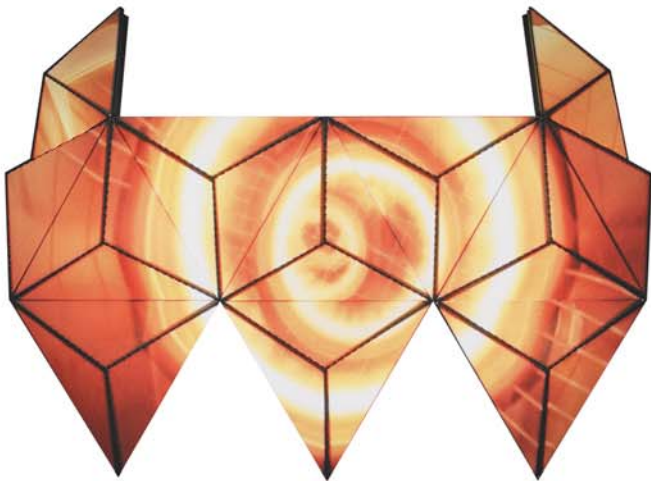

# TAURUS

## P5 DJ BOOTH

Model	TAURUS
Pixel Pitch (mm)	5
Pixel Density (Dots/m <sup>2</sup> )	40,000
LED Encapsulation	SMD
Scan Rate	16
Refresh Rate (Hz)	≥ 1,200
Viewing Distance (m)	7 - 60
Brightness (cd/m <sup>2</sup> )	≥ 1,200
Input Voltage	240V AC
Average Power (W)	1,700
Max Power (W)	2,400
Dimension (mm)	2,090 * 685 * 1,570
MTBF (hrs)	50,000 - 80,000
Bench Materials	Powder Coated Steel
Bench Size (mm)	1,320 * 500