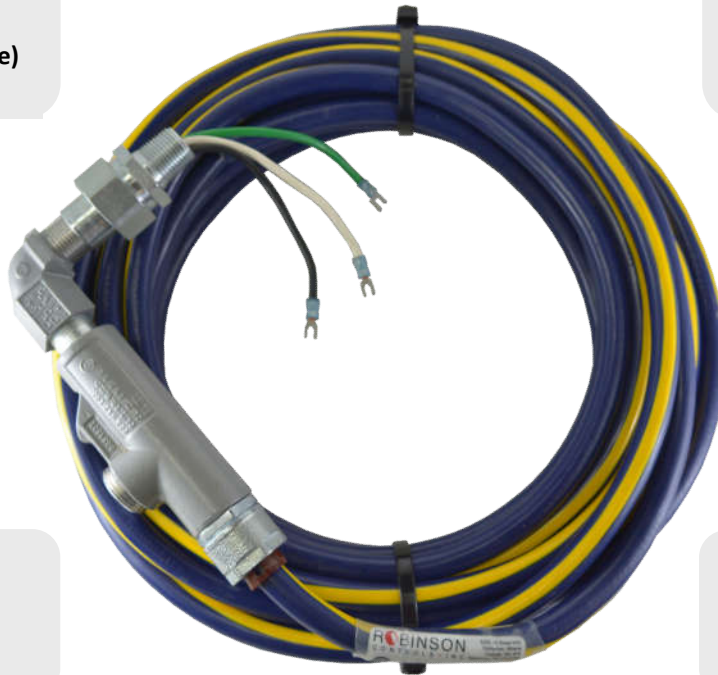

**Explosion Proof for Hazardous Locations**

**Standard Length**  
**40 feet**  
(custom lengths available)

**Meets Latest**  
**CSA Standards**

**Rated to -60°C**  
**Voltage 600v**

**Serialized and**  
**Traceable**

**Technical Specifications**

**14/3 -60°C 600 volt**  
**Ultraflex Jacket (for oil applications)**  
**Type STOW**  
**3 Wire (14 gauge)**  
**Class 1, Div 2, Group C & D**  
**CSA Approved (C22.2 No.0 & C22.2 No. 30)**  
**1/2" MNPT with 90° elbow**

**Additional Items...**

Hazardous Location Pressure Switches

- High Temperature
- Low Pressure
- Dual Circuit
- Variable Differential

Pressure Gauges

Isolation Valve