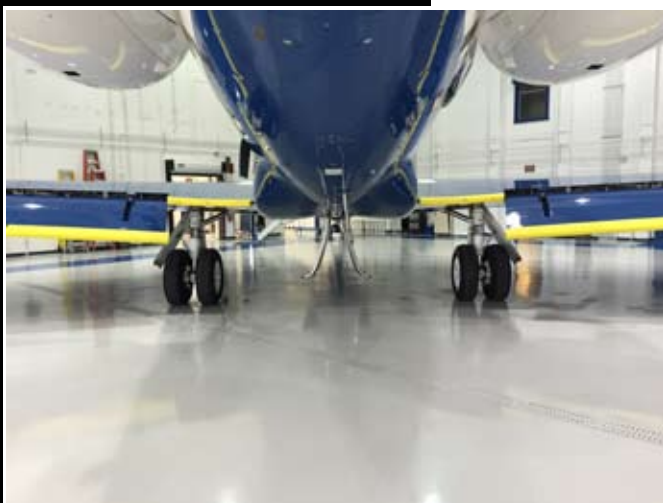

aerotape.com