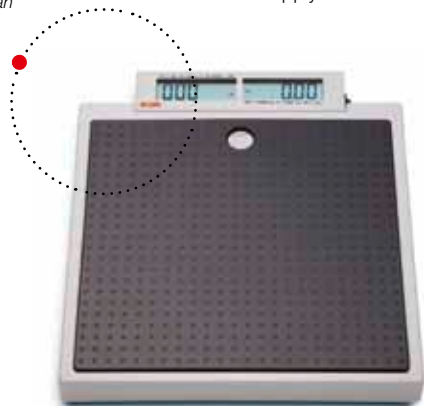

seca 874

Flat scale for mobile use

- Mother/child-function for trouble-free weighing of small children.
- Large leveling bases for increased stability.
- Low device weight and battery power for mobile use.
- Double display for readout from different positions.
- Two push buttons for effortless operation with the foot.

seca 874:

The scale that thinks of people.

The seca 874 can do everything that a scale in mobile use should do and then some. It features extremely robust construction and easy-to-use design with long-life batteries and precision unaffected by humidity levels. The scale is so simple that you need only the tip of your toes to operate it.

Great stability.

The seca 874 is very light at only 8.9 lbs, but also very tough. Reinforced by steel elements in the frame, the scale also boasts a top-quality ribbed surface, extra-strength two-component ABS plastic and Plexiglas. Small children and adults up to 440 lbs can be weighed accurately. Especially large leveling bases keep the scale stable on any type of flooring.

Both doctor and patient can see the result at the same time in the double display.

Simple operation.

When conducting one examination after the other, there's no need to bend over repeatedly, thanks to the two push buttons on the seca 874 that can be turned on and off with a toe tap. Yet another labor-saving feature is the mother/child-function that weighs a child held in its mother's arms. Transport of the scale is made easy by the integrated handle, very low device weight of 8.9 lbs and a carrier bag of feather-light nylon, which is included in the supply schedule.