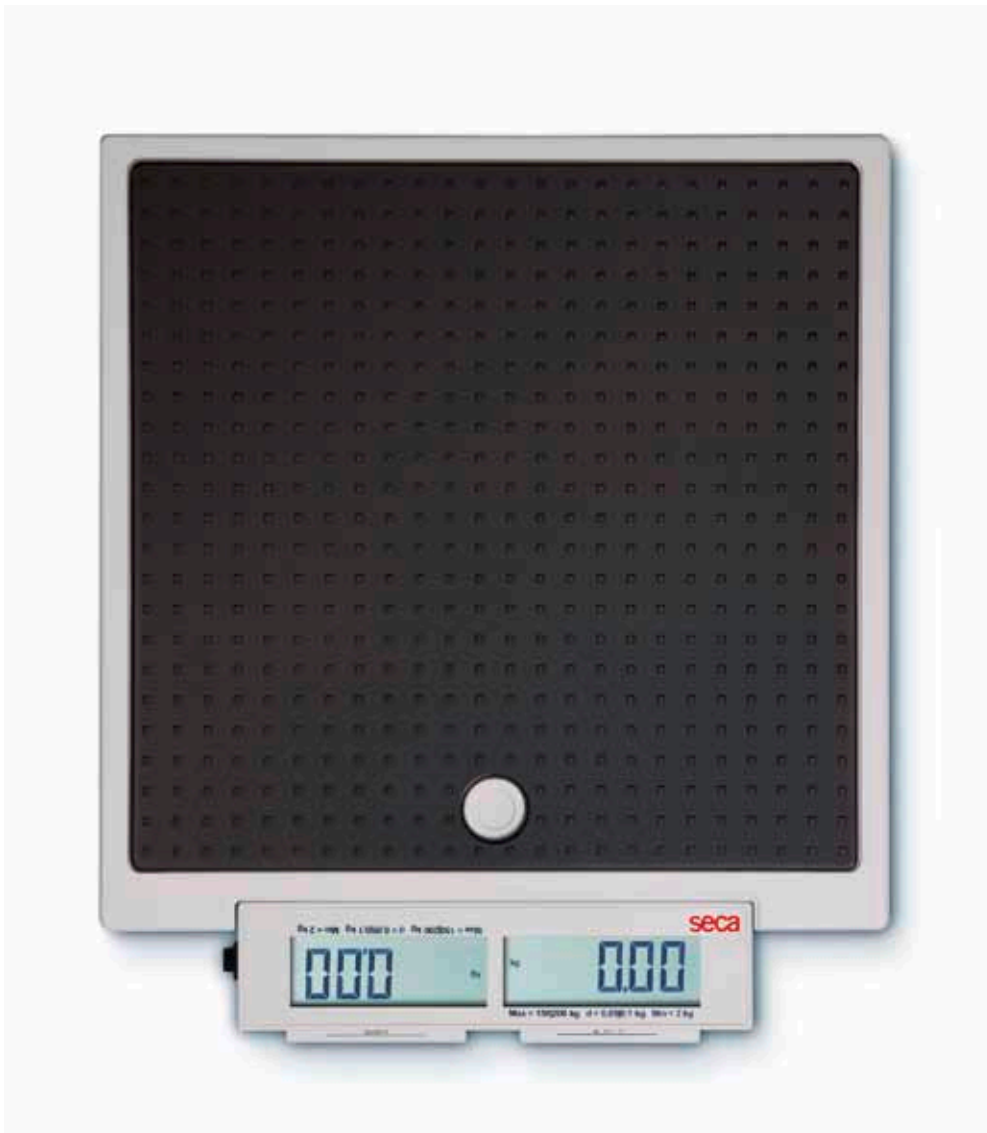

Light, but with Mother-Child function.

The scale is easy to operate even with the display and operating elements integrated in the base. Just a light tap of the toe on the scale surface turns on the scale. Infants and small children can be easily weighed while being held by the mother. All she has to do is weigh herself separately first. Then the Mother-Child function ascertains the tare of the weight.

Flat construction and slip-proof surface for a comfortable foothold.

Large leveling base on the bottom of the scale for safe placement.

Large display for easy reading.

Tip-on automatic.

seca 876

Technical Data

- Weight capacity: 250 kg
- Scale division: 100g < 150 kg > 200 g
- Scale dimensions (WxHxD): 313 x 58 x 315 mm
- Weight of scale: 3.6 kg
- Power: batteries
- Functions: 2 in 1 (Mother-Child function), Auto-HOLD, Tip-on automatic for switching ON and OFF. kg/lbs/sts switch-over

seca 874

Flat scale for mobile use

- Mother/child-function for trouble-free weighing of small children.
- Large leveling bases for increased stability.
- Low device weight and battery power for mobile use.
- Double display for readout from different positions.
- Two push buttons for effortless operation with the foot.