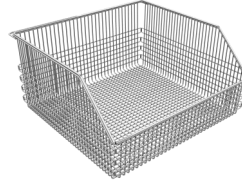

## Nimble Wire Baskets & Wall Panels

Designed using fine mesh to ensure even small items can be stored, the Nimble wire baskets also include reinforced bars for extra strength, a clever lever system and a unique stacker that maximises space. The Nimble wire baskets come in a range of sizes and are perfect for use with wire shelving systems as well as wall mount applications in nickel chrome and stainless steel.

Small Wire Basket

Medium Wire Basket

Large Wire Basket

Extra Large Wire Basket

Wire Wall Panel

The wall panels have been designed to allow each unit to sit flush against each other so you can connect as many panels together as you like.

Divider

No more bent or hard to remove dividers. Ours have been designed to be easily added and removed to baskets with a simple lever system.

Stacker

Nimble's stackable baskets eliminate wasted space by storing baskets on top of each other, on a desk, workstation, or shelving.