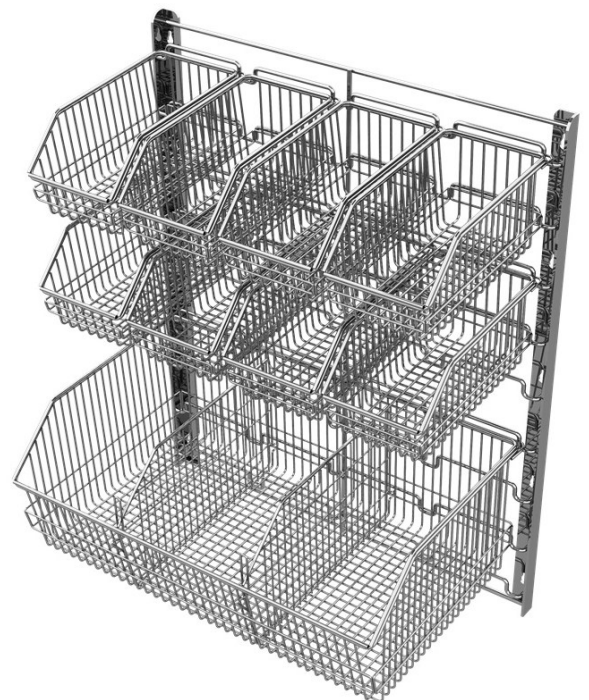

Not all wire baskets are made equal...