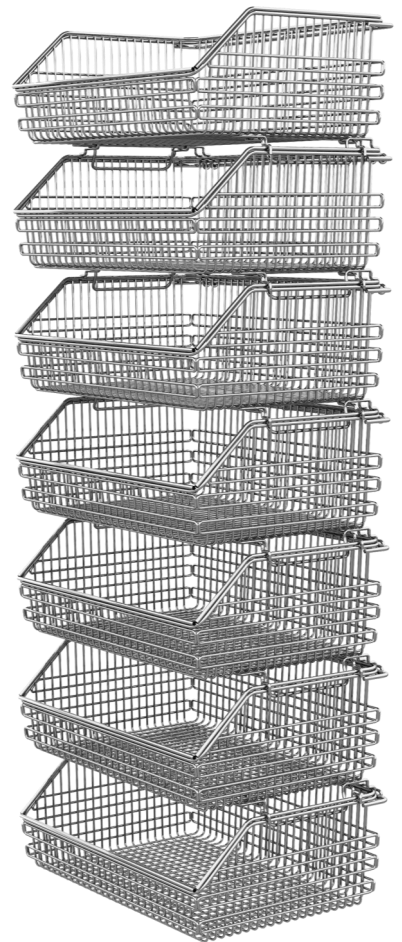

Nimble

Innovate the ordinary

A: 38 Hector Street OSBORNE PARK WA 6017

T: 08 9361 0843 | **F:** 08 9470 3647

E: medsales@medsales.com.au | **W:** www.medsales.com.au

Nimble Wire Baskets & Wall Panels