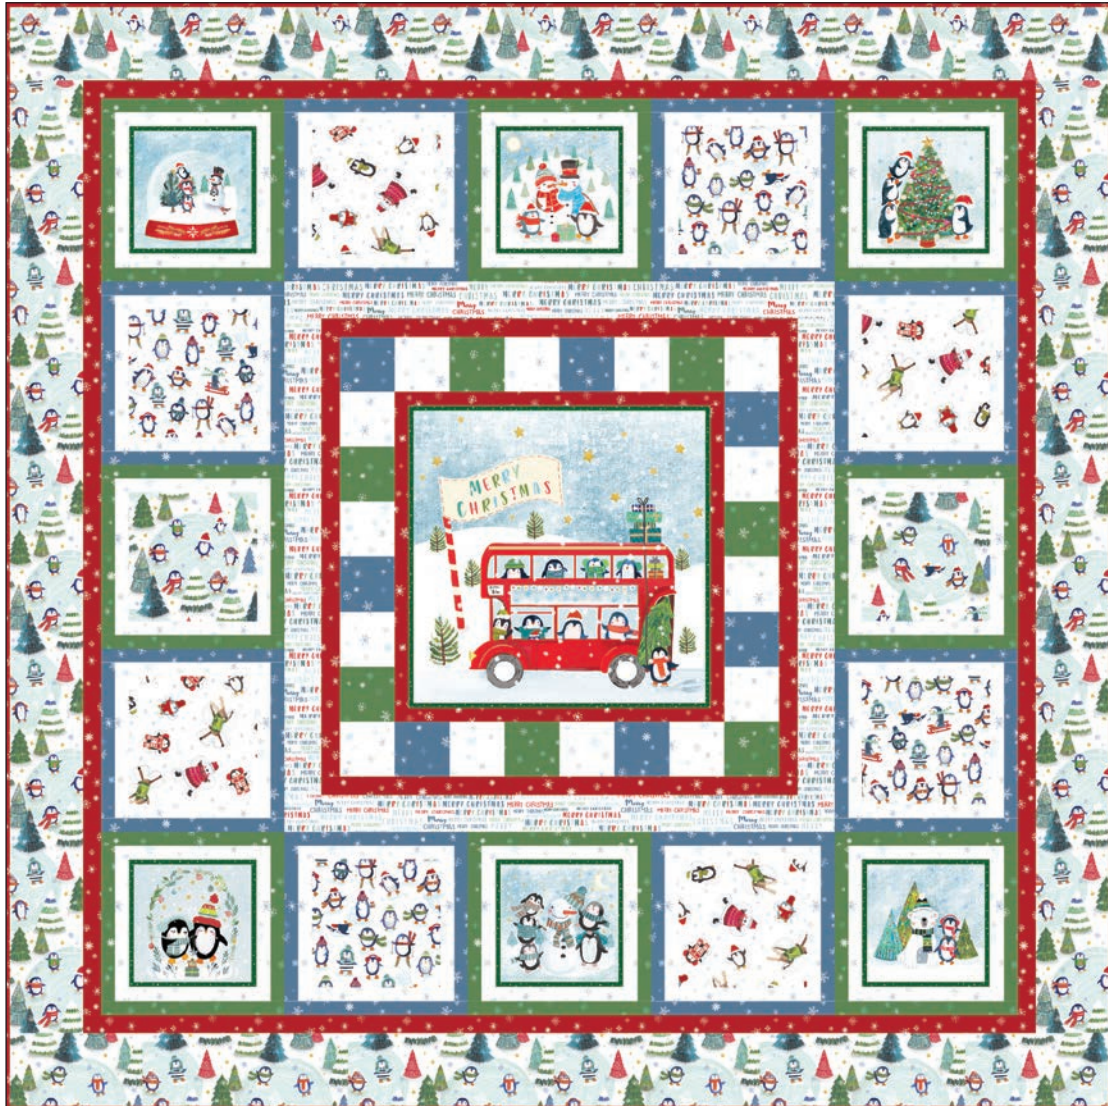

Winter Waddles

by Sally Darby

Style #WWAD

Pattern #5422 PA

Reduced; small block 7" square 1/4" border; large block 16 1/2" square 1/4" border; 10 yards = 15 panels

Style #WWAD
Pattern #5422 PA
100%

Style #WWAD
Pattern #5423 MU
100%

JEWE 5358 G

CSTO 5226 LBG

SUE7 303 BG

CSTO 5226 BG

100% cotton ♦ Cold wash & dry ♦ 44"/45" ♦ Colors may vary due to printing process

Not Intended for Children's Sleepwear

PRECUTS AVAILABLE!

Fat Quarter Bundle (1 panel + 12 skus).....	3 Minimum Order
5" x 5" (42 skus)	6 Minimum Order
10" x 10" (42 skus).....	3 Minimum Order
2 1/2" strips (40 skus).....	3 Minimum Order

Fat Quarter Bundle

Other Bundles

Quilt size approximately: 60" x 60"

Winter Waddles quilt design by The Whimsical Workshop

Pattern available at:
www.pbtex.com when the fabric ships.

FABRIC REQUIREMENTS*

WWAD 5422 PA.....1 panel	WWAD 5425 W.....1/3 yard
WWAD 5429 R†1 1/8 yards	WWAD 5423 MU1 5/8 yards
WWAD 5429 B.....1/2 yard	WWAD 5428 W.....1 yard
WWAD 5429 W.....1 yard	
WWAD 5429 G1/2 yard	Total yardage7 1/8 yards
WWAD 5424 W1/3 yard	