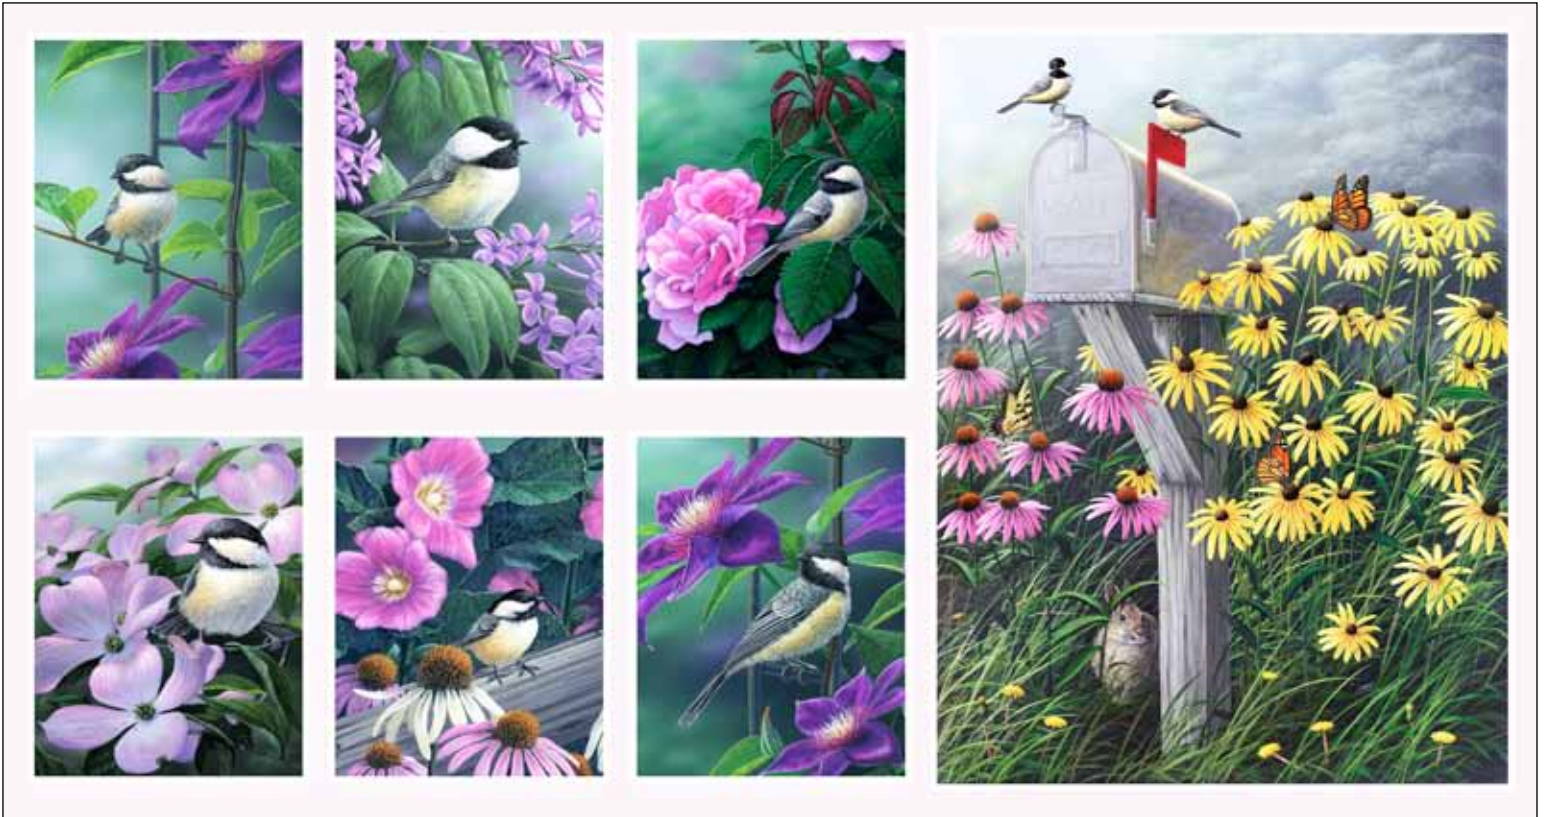

Chickadee Songs

by Russ Duerksen Art

Quilt by Wendy Sheppard
Quilt approximately 78 1/2" x 88 1/2"

A PDF of yardage requirements* is AVAILABLE NOW to
download at www.pbtex.com/freepatterns

Fabric is expected to ship July 2021.