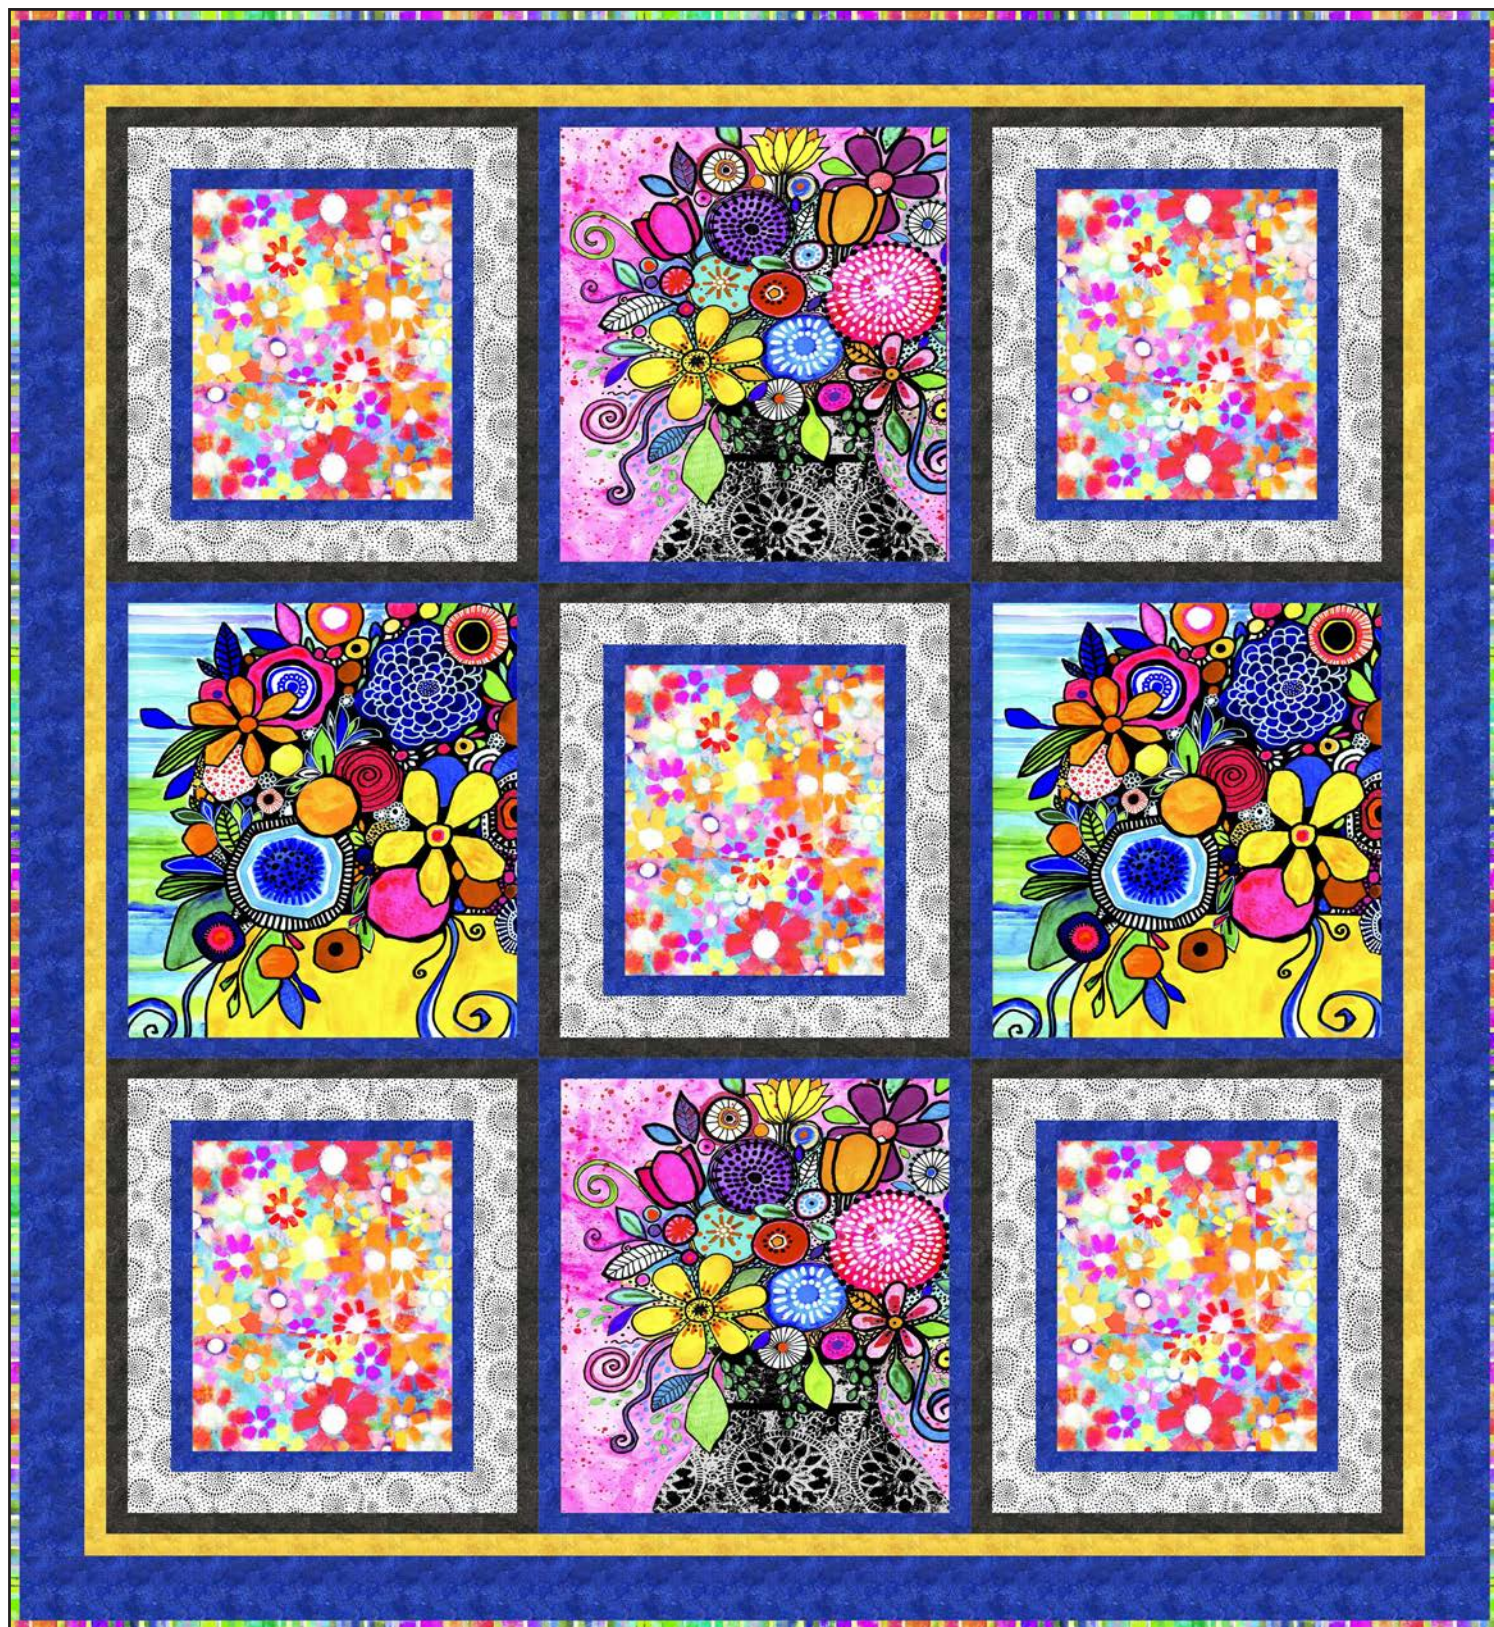

GDEL 4489 B

GDEL 4489 C

FRAC 4123 BT NEW Fracture color!

Fresh Cut

by Robin Mead

Quilt by Cyndi Hershey
Quilt approximately 68" x 74"

A PDF of yardage requirements* is AVAILABLE NOW to
download at www.pbtex.com/freepatterns