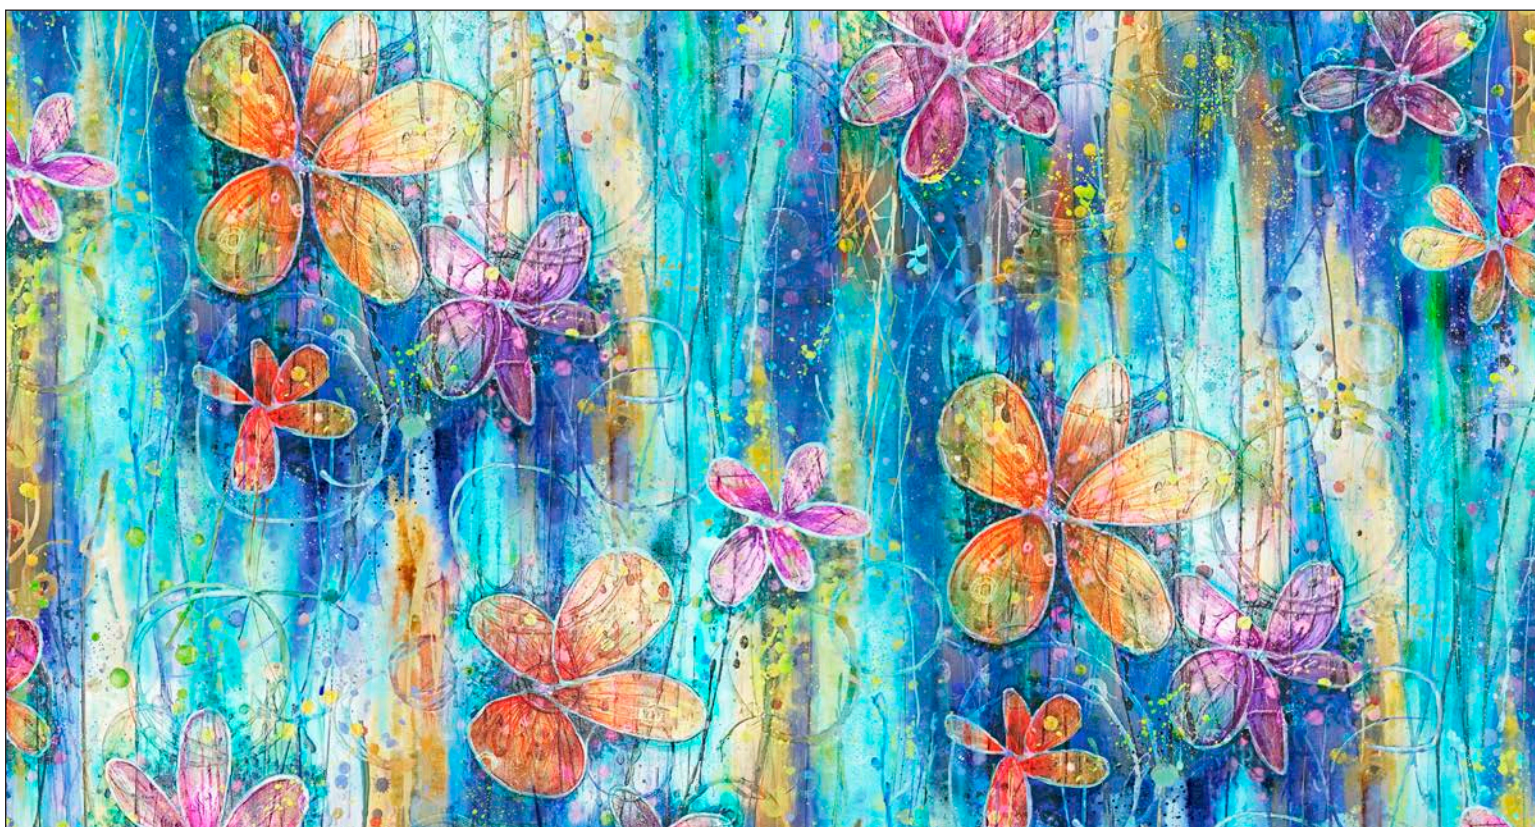

by Larisa Martino of Larisa-Designs.com Fabric is expected to ship June 2021.

AMSU 4479 B

AMSU 4479 R

Floral Dance 108"

by Larisa Martino of Larisa-Designs.com

Fabric is expected to ship June 2021.

FDAN 4480 F