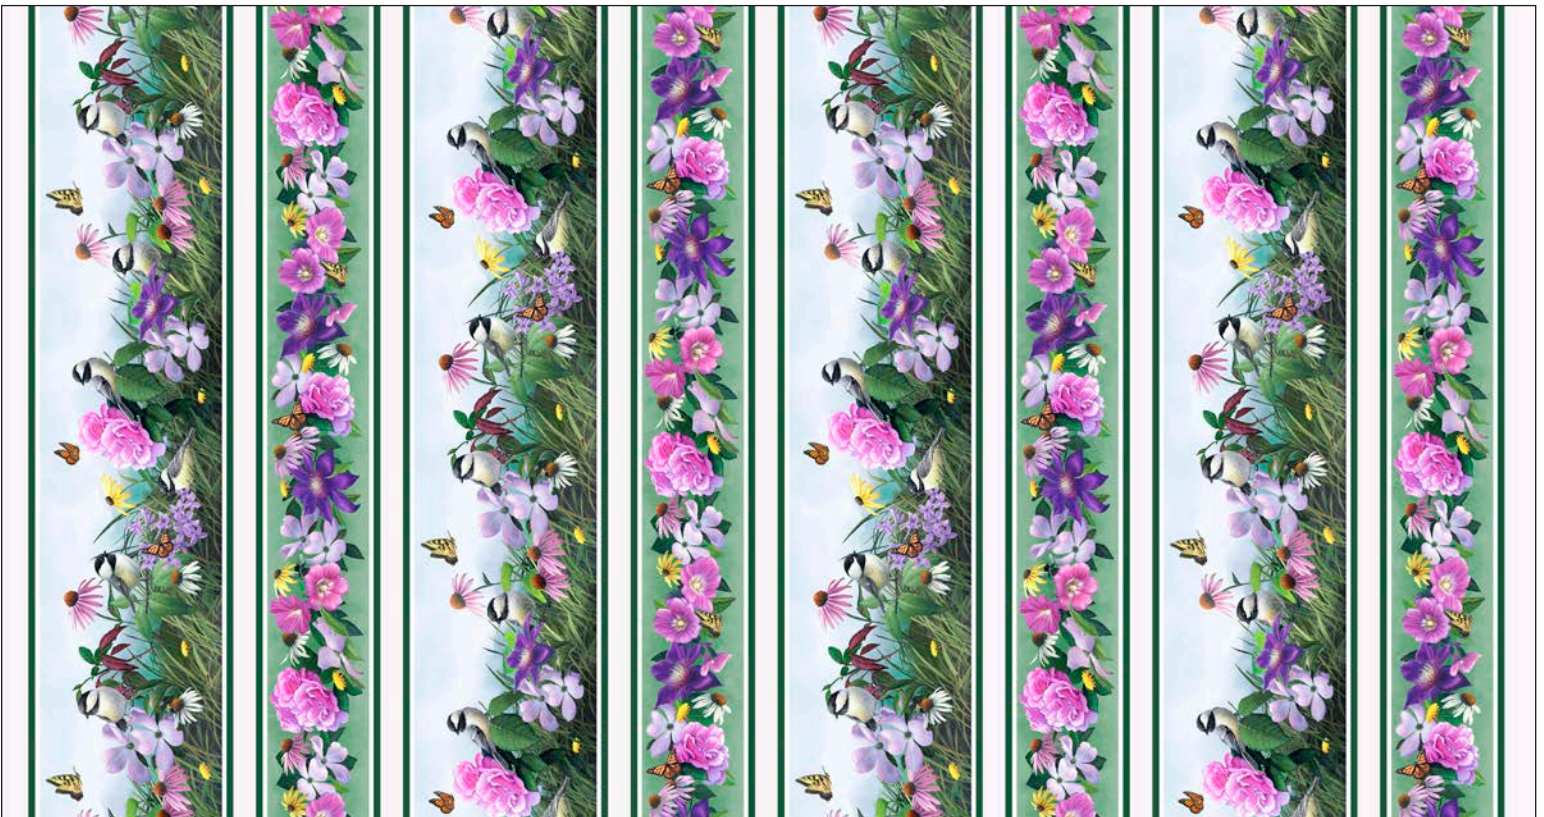

CSON 4494 MU

Four repeats across the width; border approx. 5 3/4" including green border, 3/4" gray, 3 1/2" including green border.