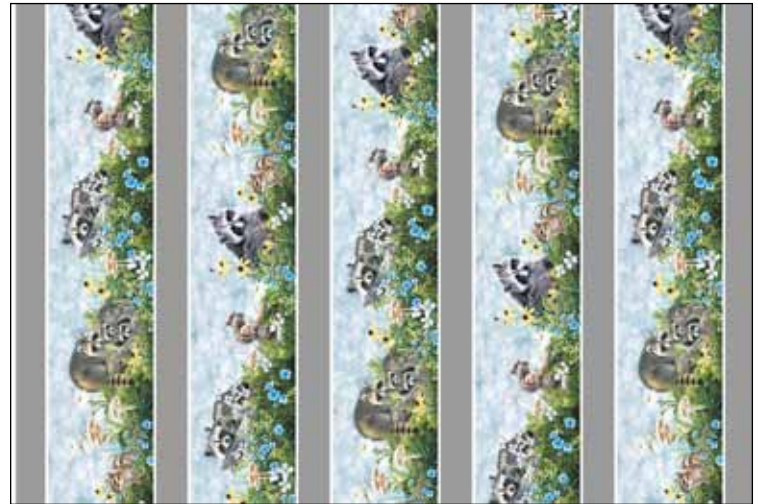

Forest Friends

by Abraham Hunter Art, Inc. Fabric is expected to ship Sept/Oct 2020.

FORF 4324 PA

FORF 4325 MU

FORF 4326 SS

FORF 4327 B

FORF 4328 MU

Quilt by Denise Russell
of Pieced Brain