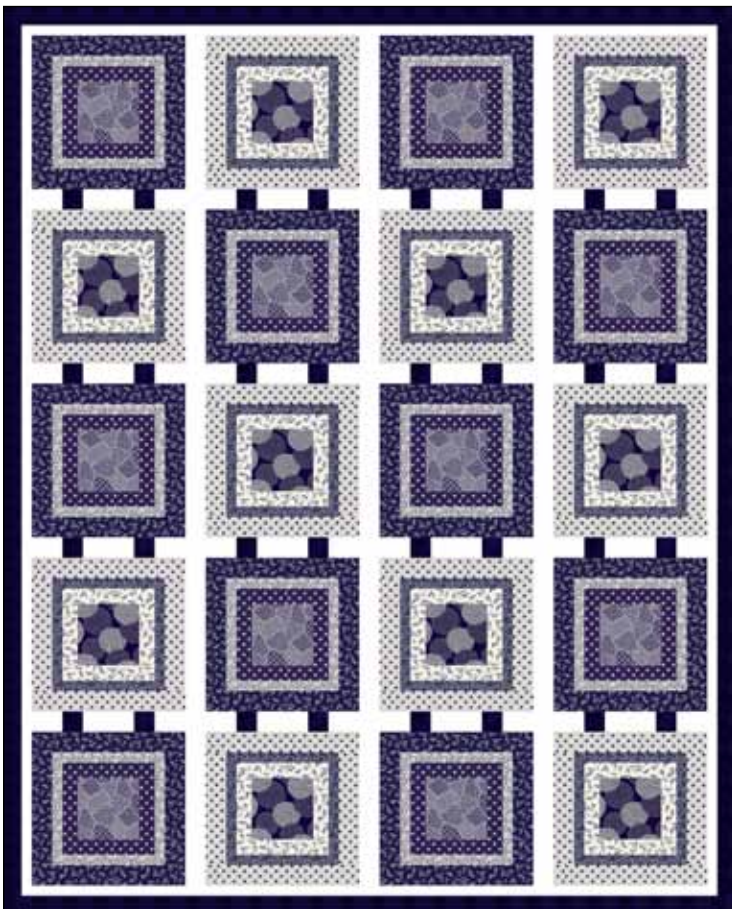

Flair by Pela Studio

Fabric is expected to ship Aug/Sept 2020.

FLAI 4312 NN

FLAI 4312 WB

FLAI 4313 NN

FLAI 4316 NN

FLAI 4316 WB

FLAI 4317 NN