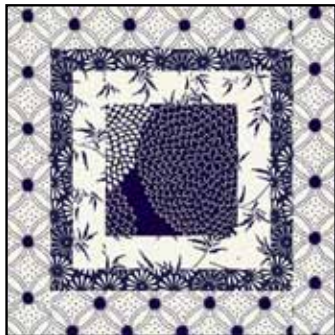

FREE quilt projects will be available
to download at www.pbtex.com
when the fabric ships.