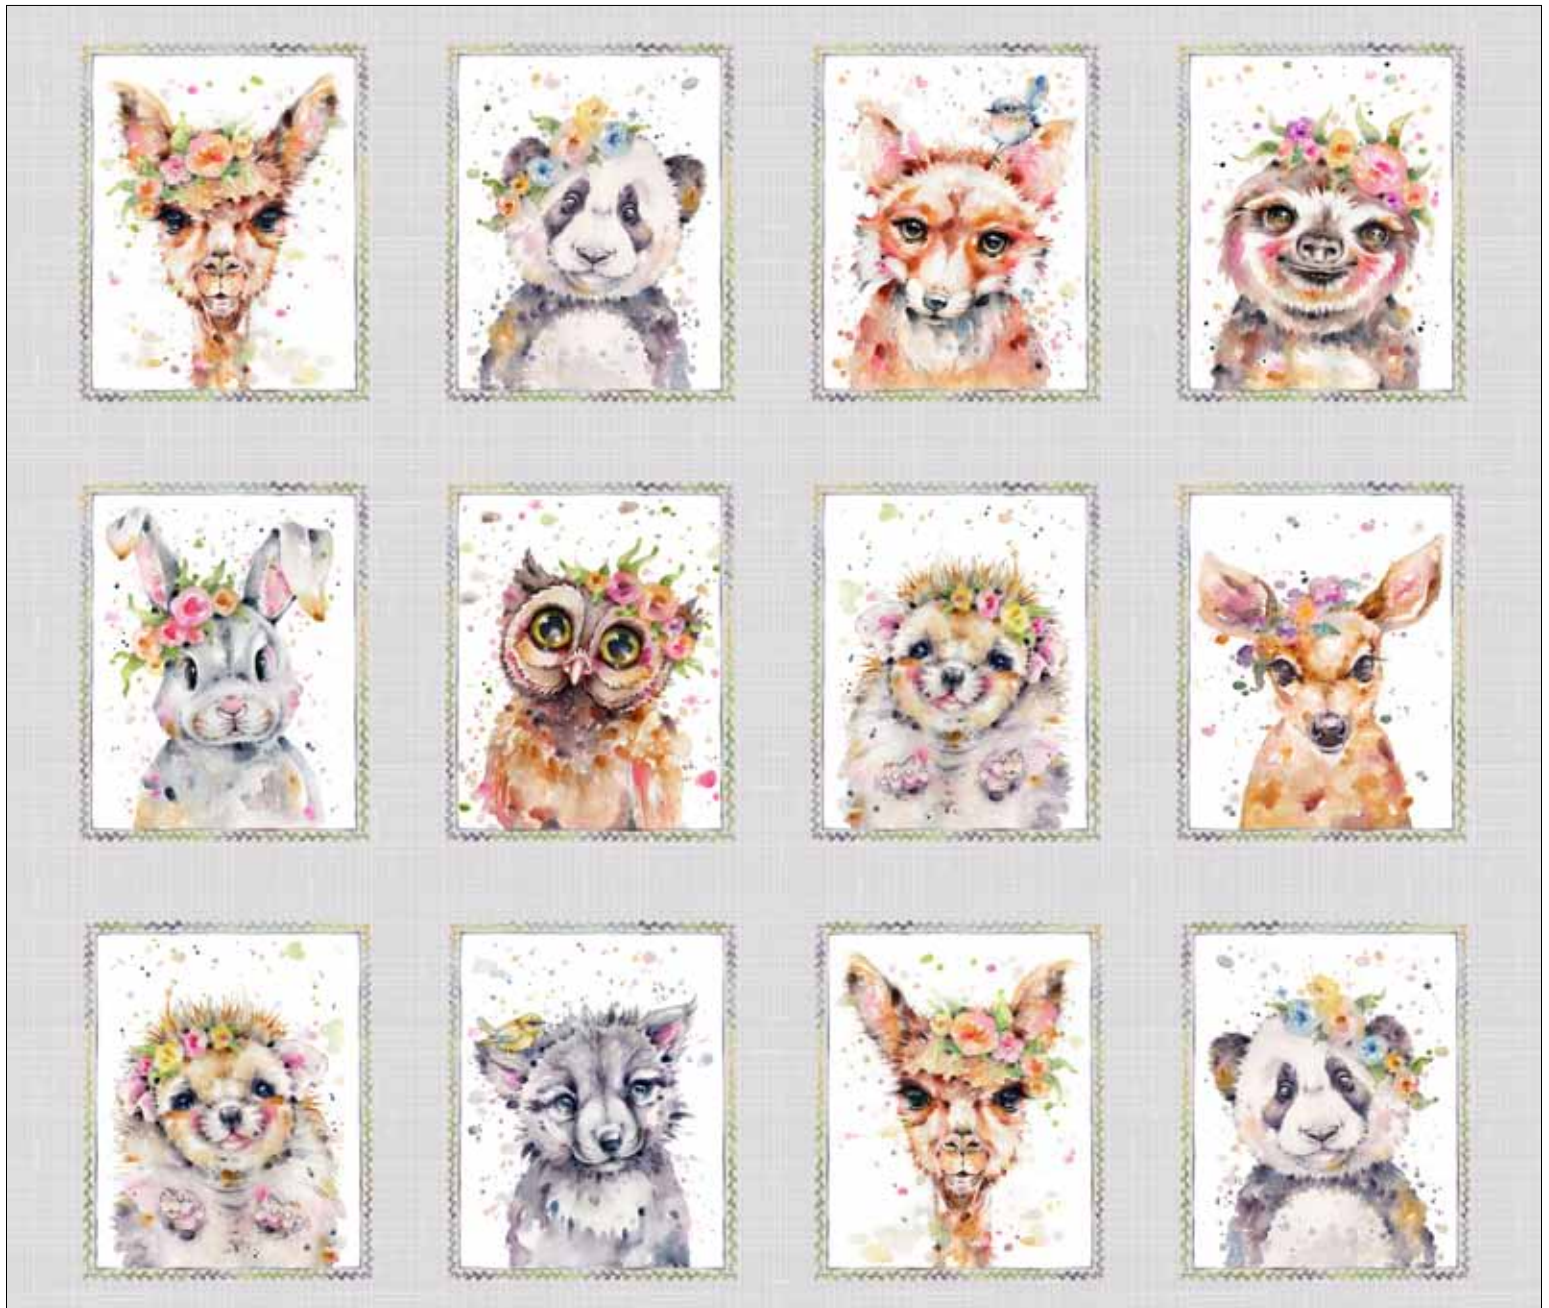

Little Darlings Woodland

by Sillier than Sally Designs

Fabric is expected to ship Oct/Nov 2020.

LIDW 4341 PA