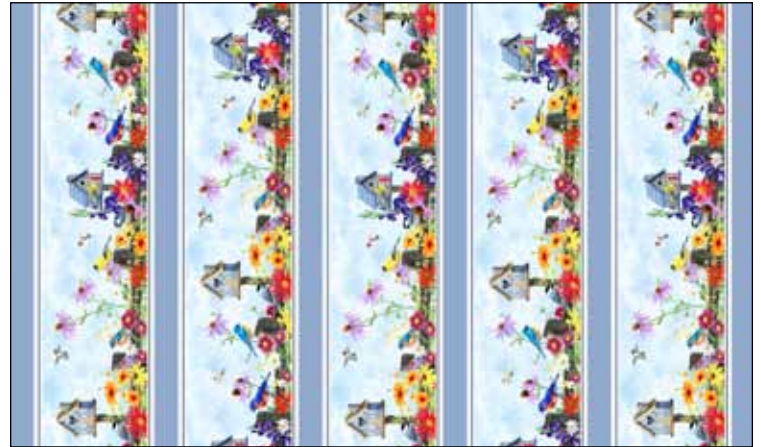

Song Birds

by Abraham Hunter Art, Inc.

Fabric is expected to ship Sept/Oct 2020.

Quilt by Denise Russell
of Pieced Brain

Quilt approximately: 70" x 75"

A PDF of yardage requirements*
is AVAILABLE NOW to download at
www.pbtex.com/freepatterns

FREE quilt project will be available to
download at www.pbtex.com
when the fabric ships.