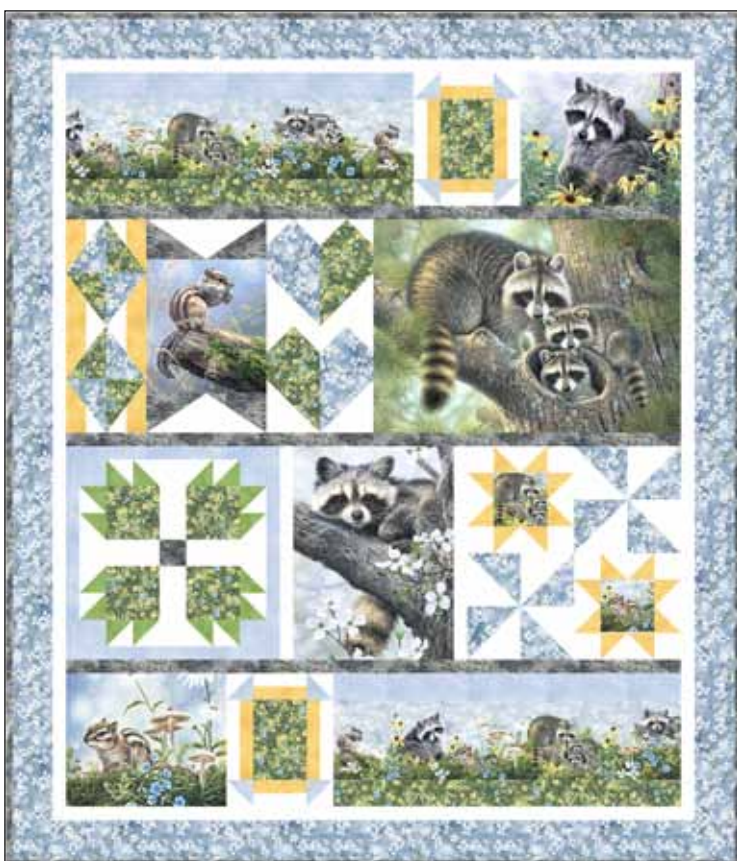

Forest Friends

by Abraham Hunter Art, Inc. Fabric is expected to ship Sept/Oct 2020.

FORF 4324 PA

FORF 4325 MU

FORF 4326 SS

FORF 4327 B

FORF 4328 MU

Quilt by Denise Russell
of Pieced Brain