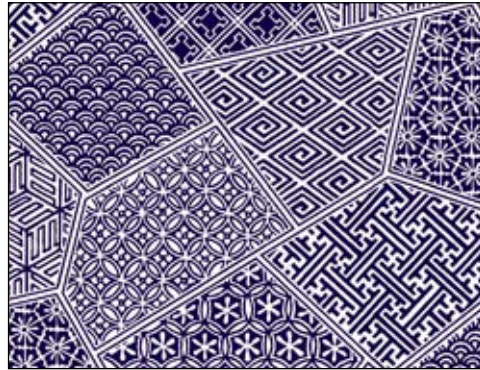

FLAI 4314 NN