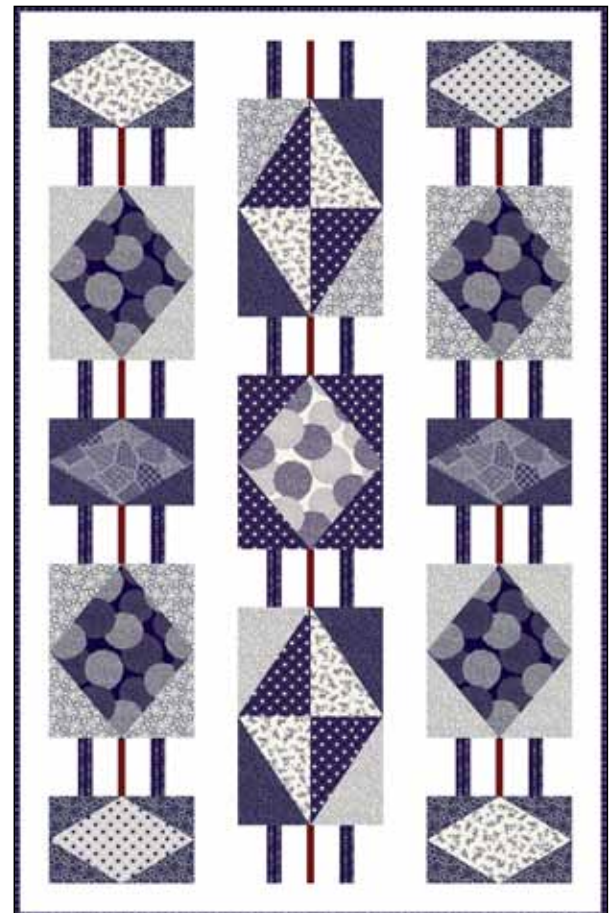

FREE quilt projects will be available
to download at www.pbtex.com
when the fabric ships.