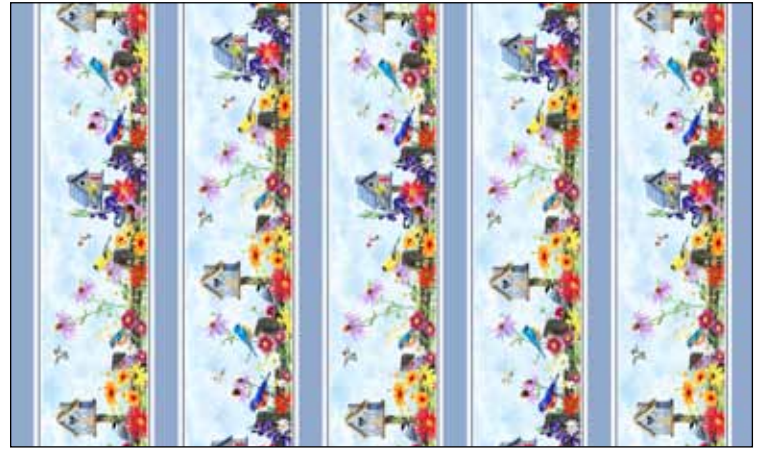

Song Birds by Abraham Hunter Art, Inc.

Fabric is expected to ship Sept/Oct 2020.

*Quilt by Denise Russell
of Pieced Brain*

Quilt approximately: 70" x 75"

A PDF of yardage requirements*
is AVAILABLE NOW to download at
www.pbtex.com/freepatterns

FREE quilt project will be available to
download at www.pbtex.com
when the fabric ships.

*Blocks approximately: large 14 1/4" x 11 1/4" including 1/8" white border; small 9 1/4" x 6 7/8" including 1/8" white border; 1 1/2"-1 5/8" inbetween blocks