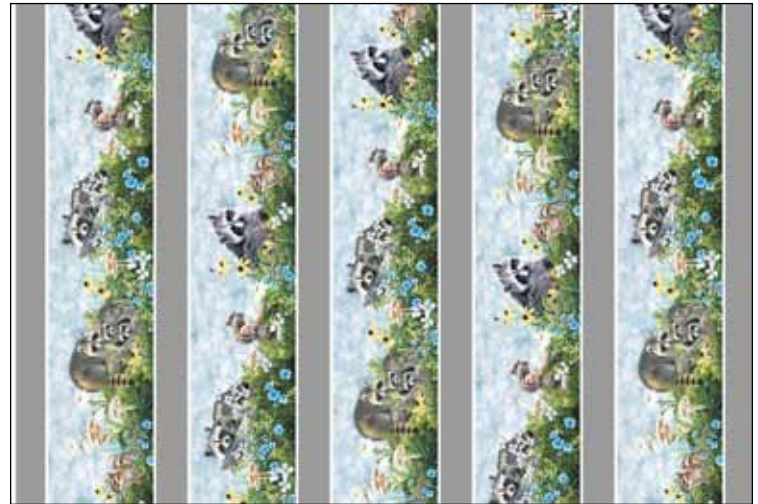

FORF 4325 MU 5 repeats; approx 6 3/16" including 3/16" white on either end; grey 1 7/8"