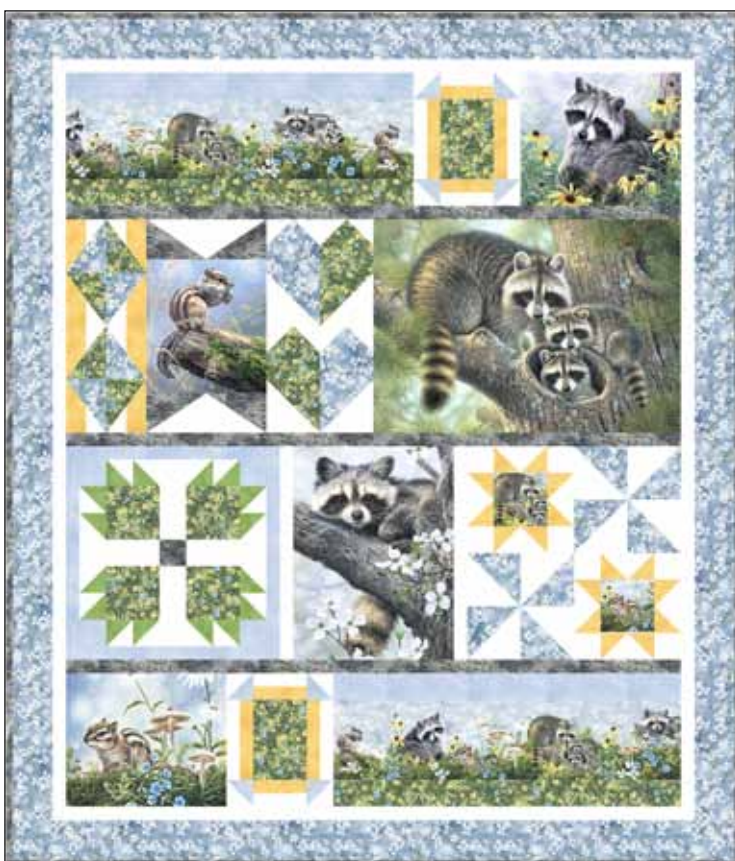

FORF 4324 PAT†

FORF 4325 MU 5 repeats; approx 6 3/16" including 3/16" white on either end; grey 1 7/8"

FORF 4326 SS

FORF 4327 B

FORF 4328 MU

Quilt by Denise Russell
of Pieced Brain

Quilt approximately: 54" x 63"

A PDF of yardage requirements*
is AVAILABLE NOW to download at
www.pbtex.com/freepatterns

FREE quilt project will be available to
download at www.pbtex.com
when the fabric ships.

†Blocks approximately: large horizontal 24 3/16" x 18 3/16" including 3/8" white border; large vertical 14 3/16" x 19 3/16" including 3/16" white border; small horizontal (2) 14 3/16" x 11 3/16" including 3/16" white border; small vertical 10 3/16" x 12 3/16" including 3/16" white border; 1 1/16"-1 5/16" inbetween blocks