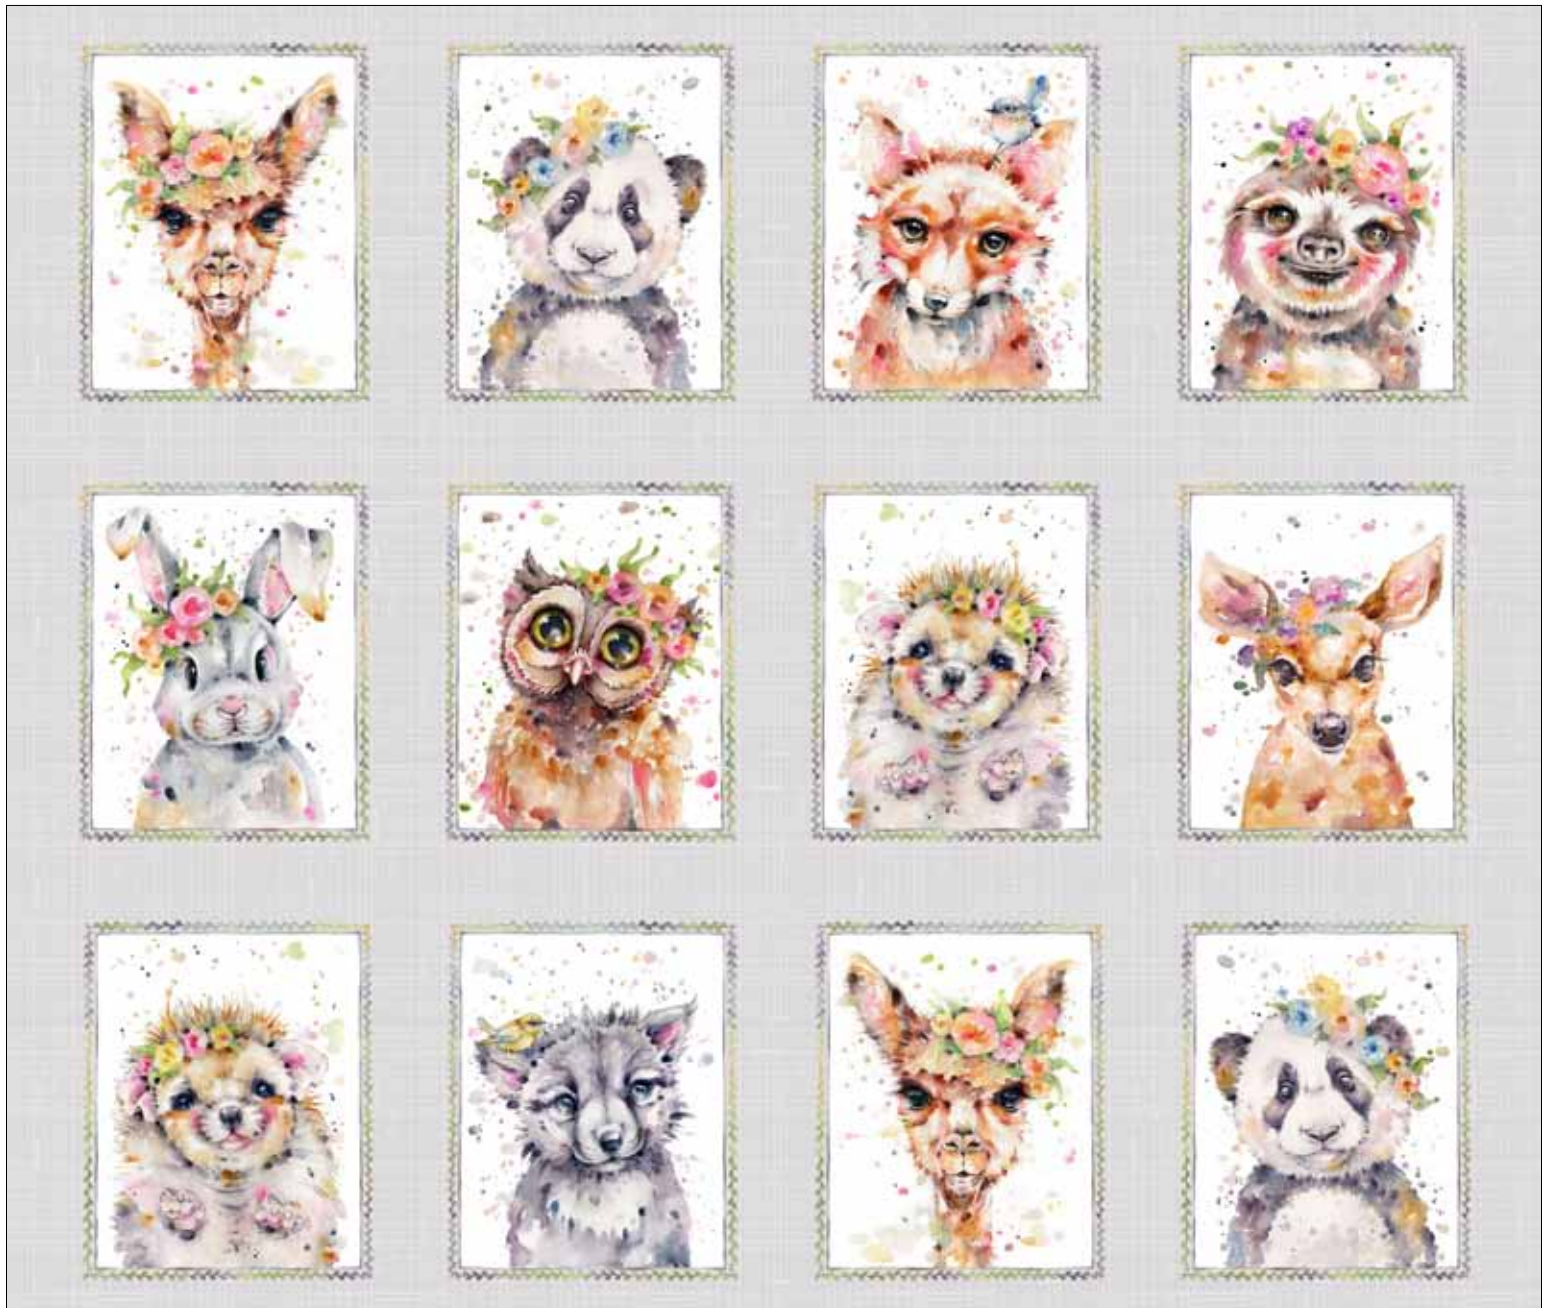

Little Darlings Woodland

by Sillier than Sally Designs

Fabric is expected to ship Oct/Nov 2020.

LIDW 4341 PA Block with leaf border approximately 8" x 9 78"; 2" between blocks; 1" top and bottom.